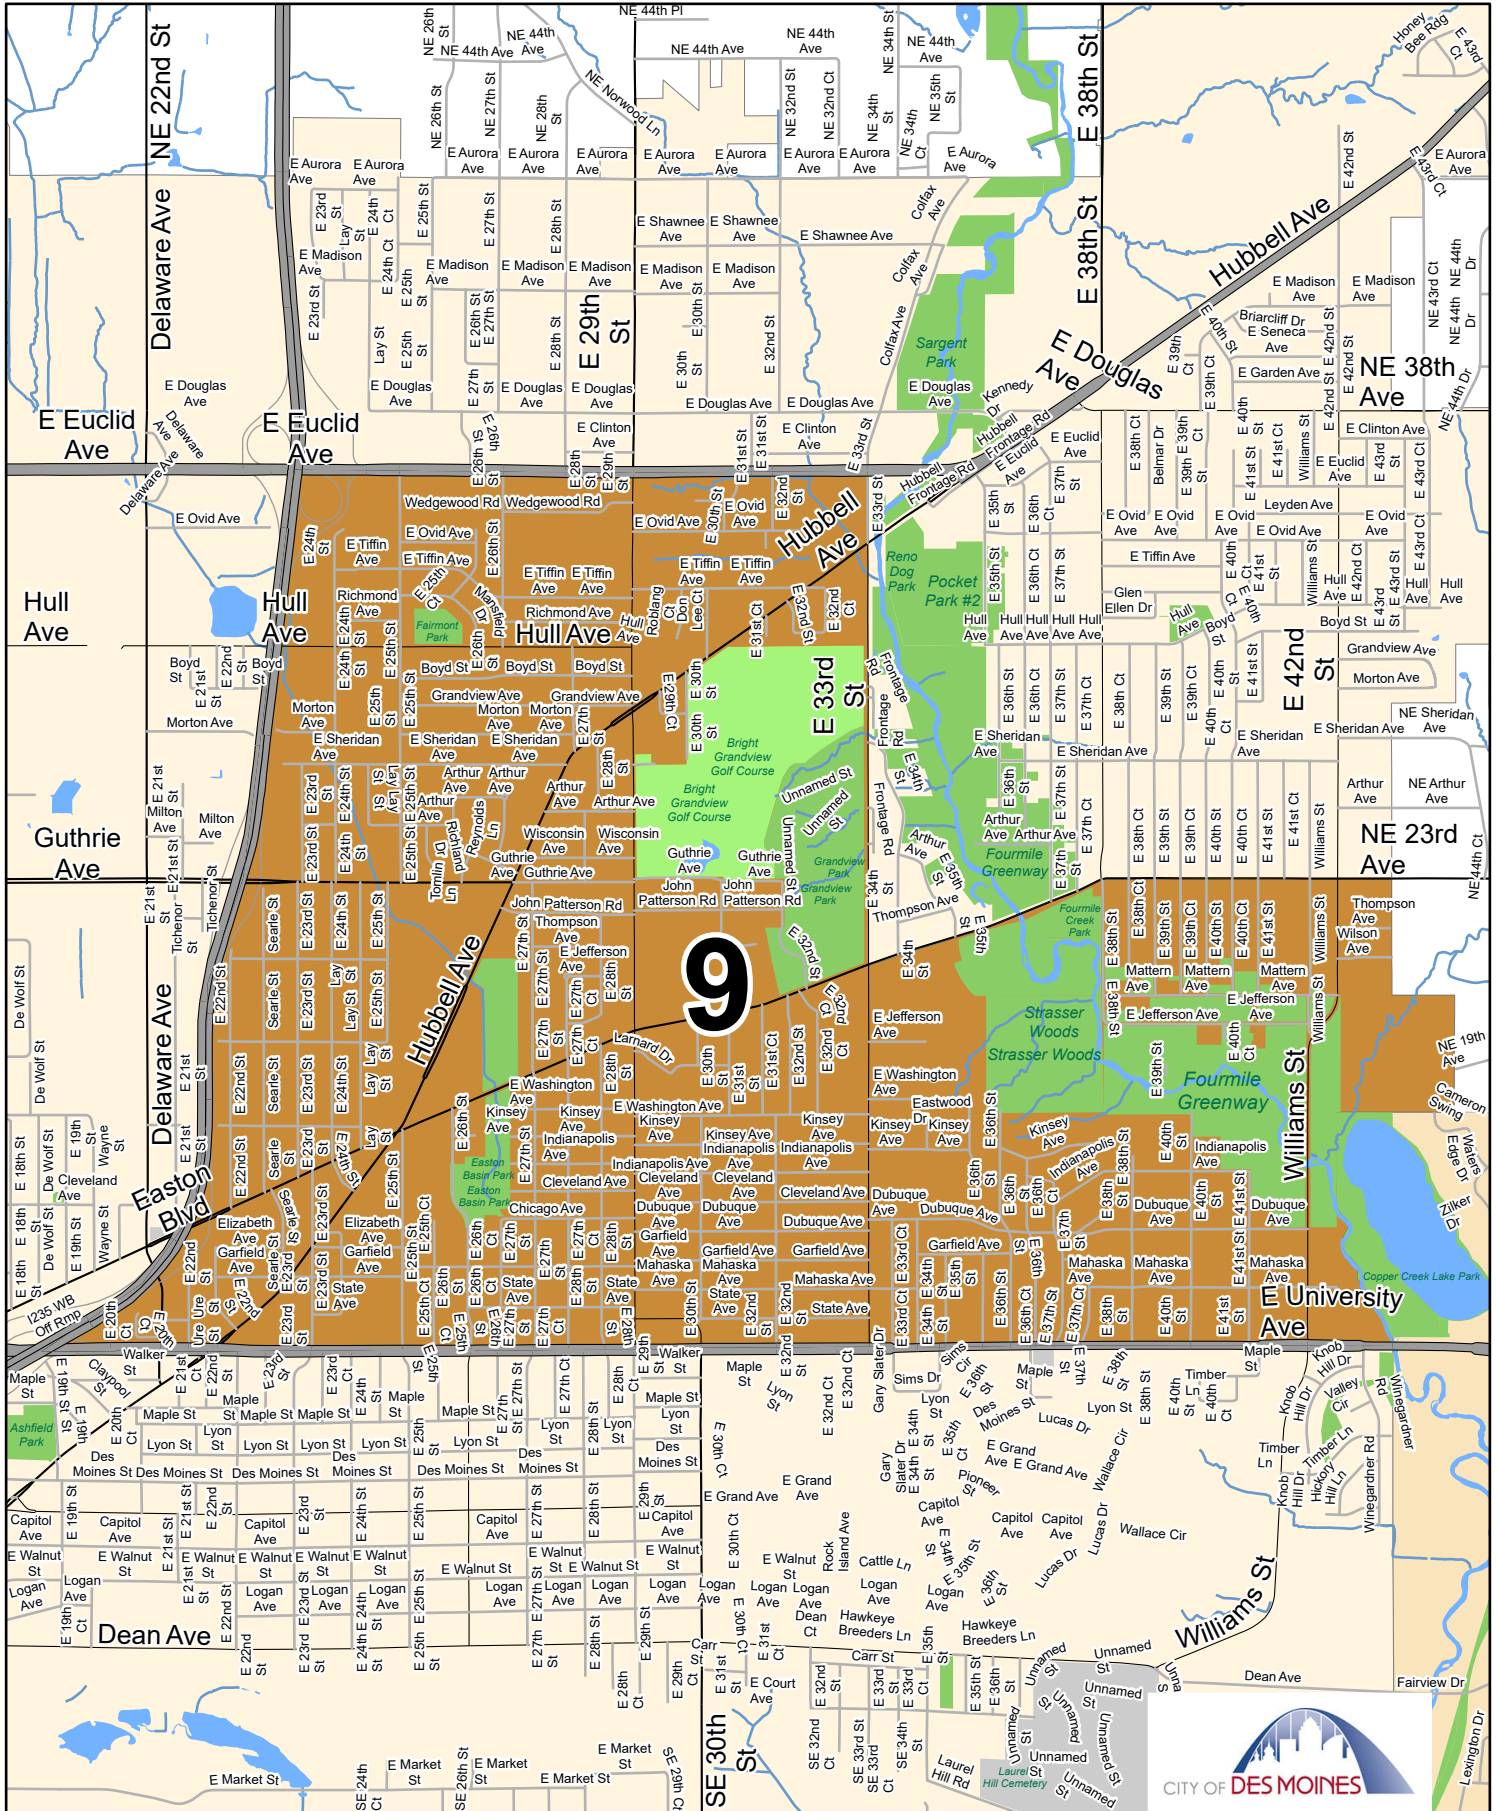

NID Inspection Area 9

Matt Stock

WPhone:515-283-4118

E Mail: MWStock@dmgov.org