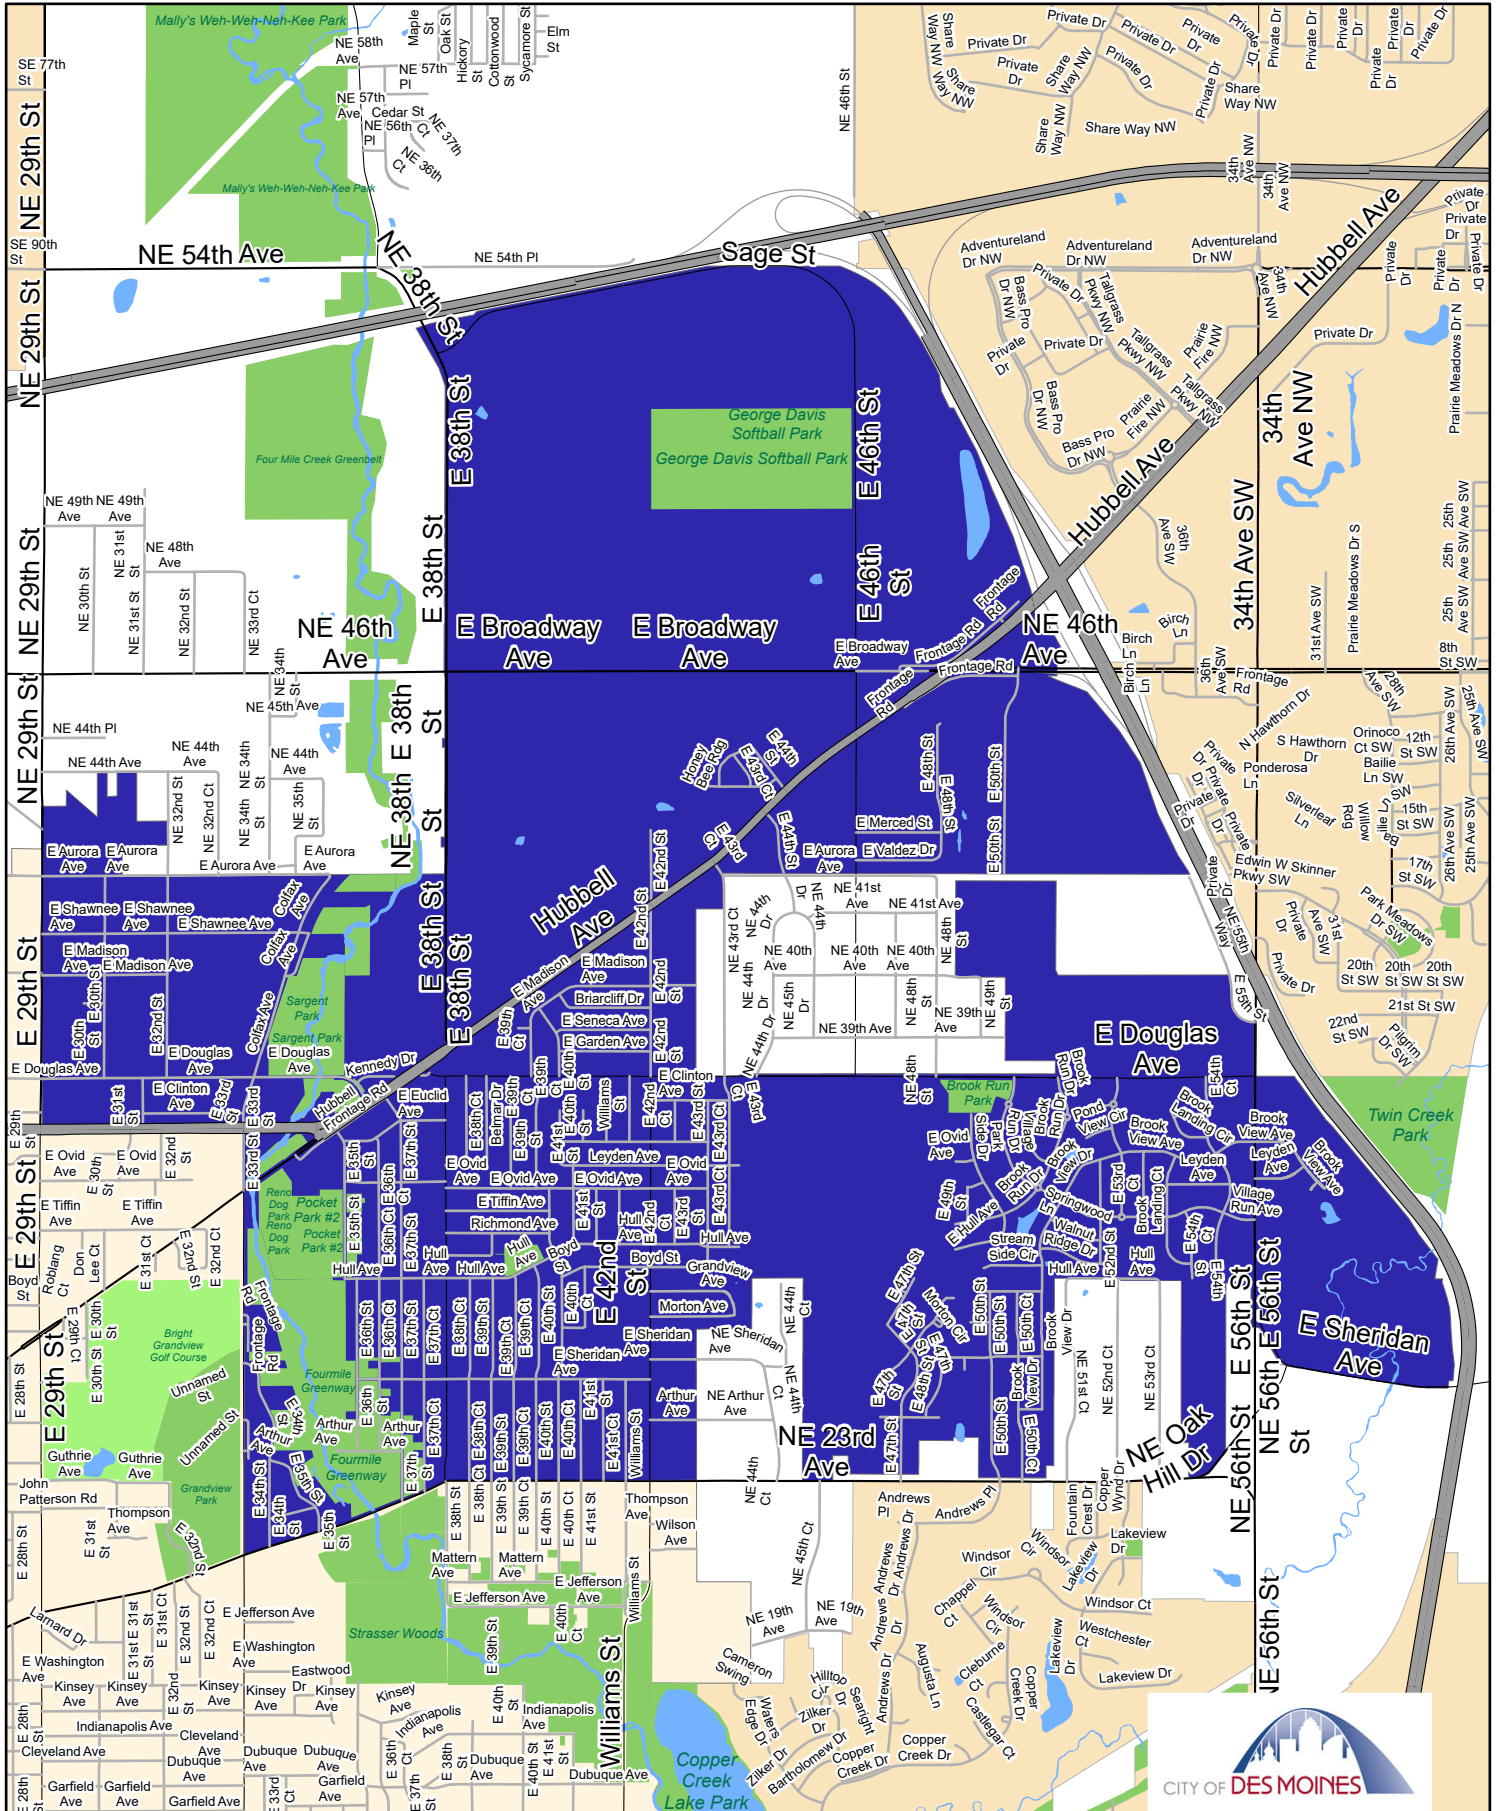

NID Inspection Area 10

Daniel Adams

WPhone:515-237-1612

Email: DDAdams@dmgov.org