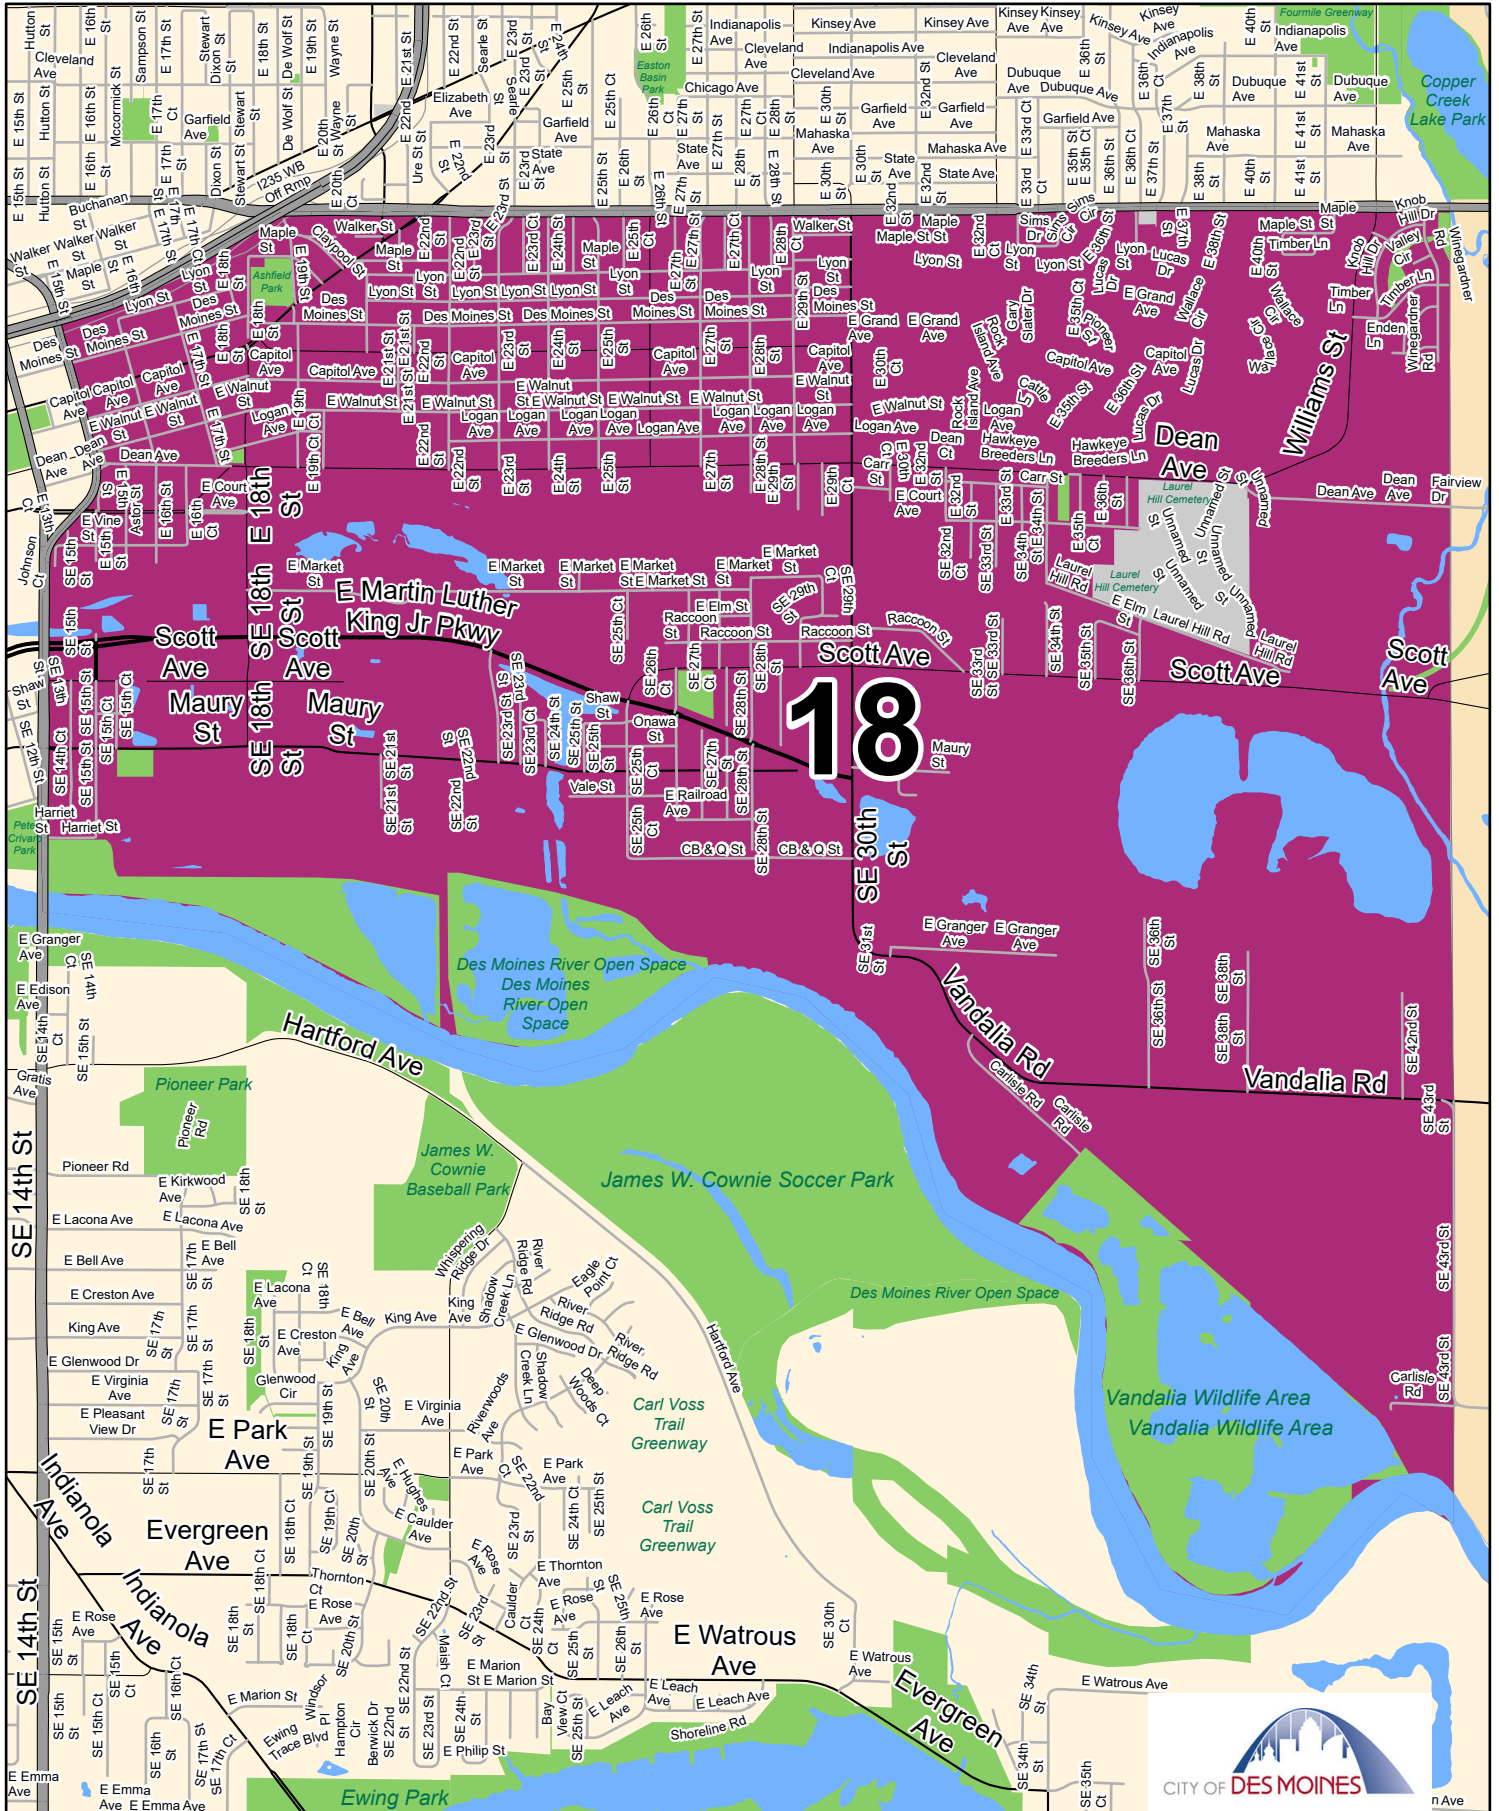

NID Inspection Area 18

Sean Purdy

WPhone:515-283-4797

E Mail: SPPurdy@dmgov.org