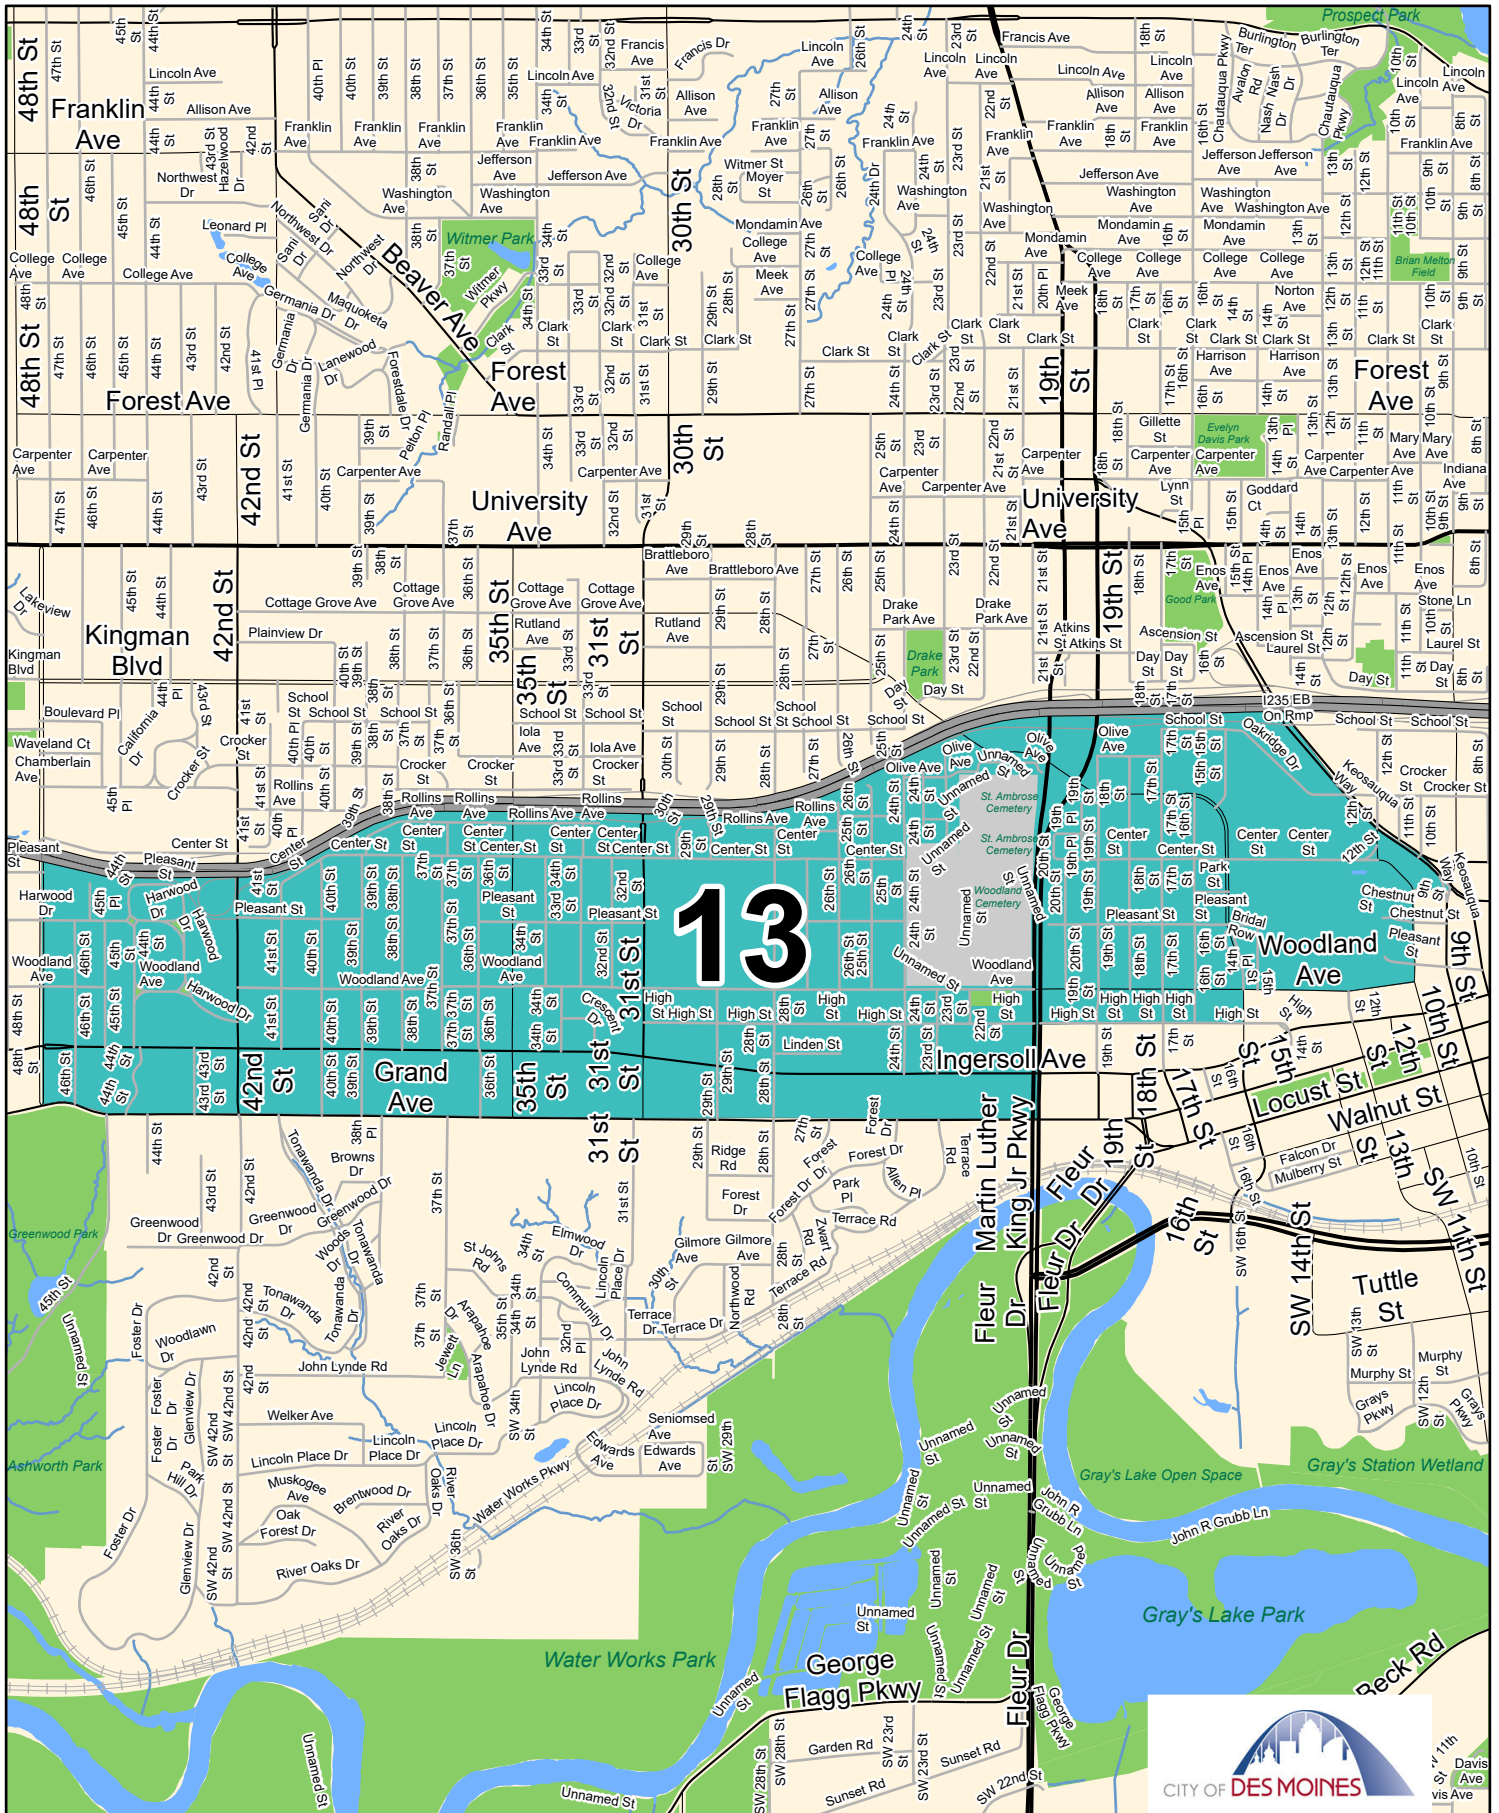

NID Inspection Area 13

Keith Brincks

WPhone:515-283-4245

EEmail: KMBrincks@dmgov.org