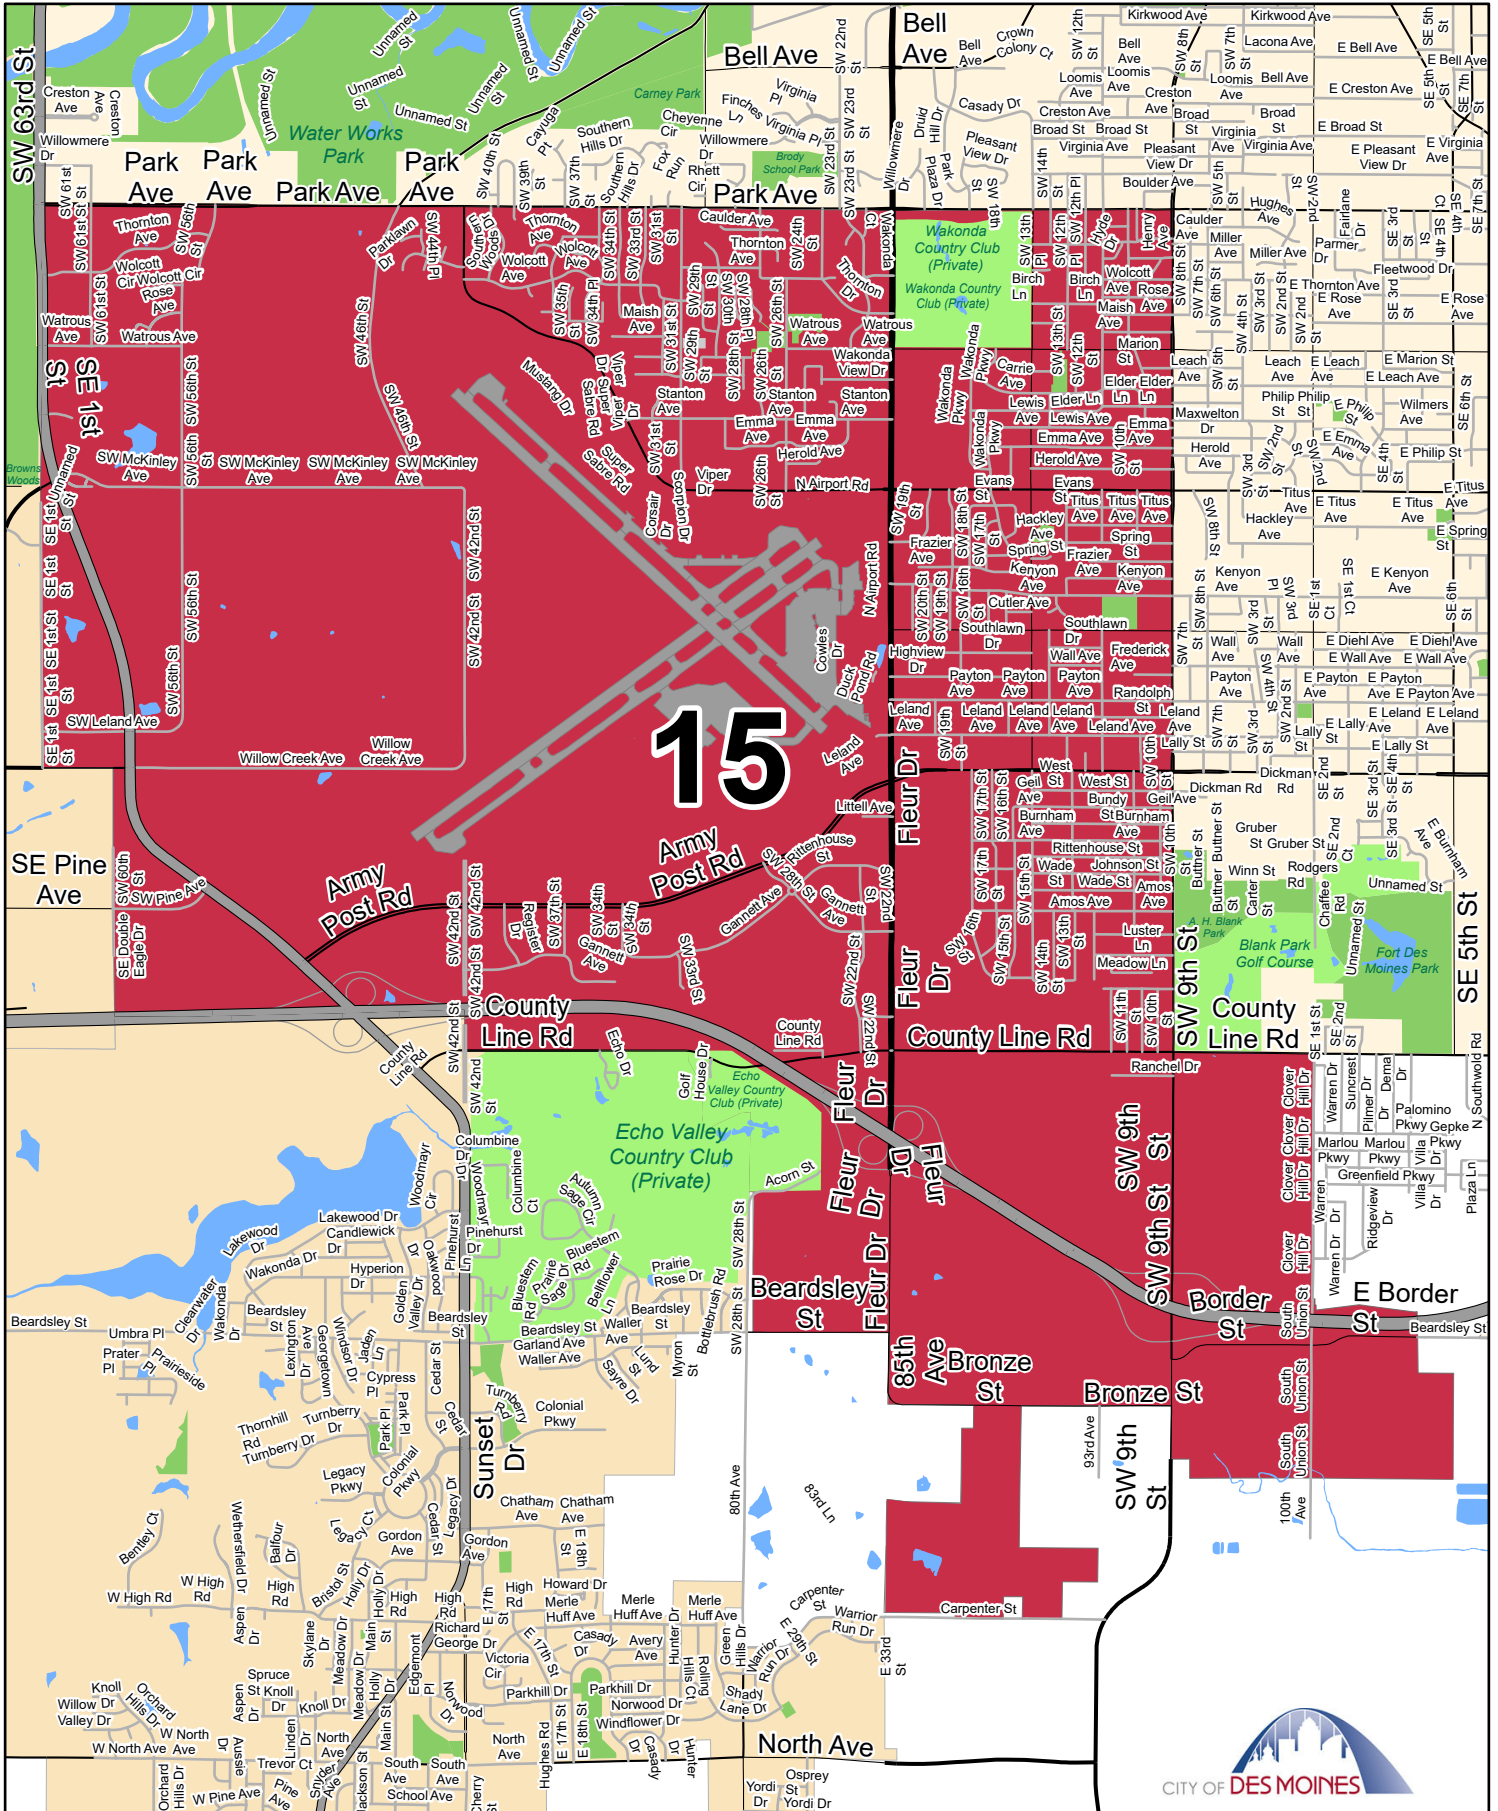

NID Inspection Area 15

Kevin King

WPhone:515-283-4559

E Mail: KLKing@dmgov.org