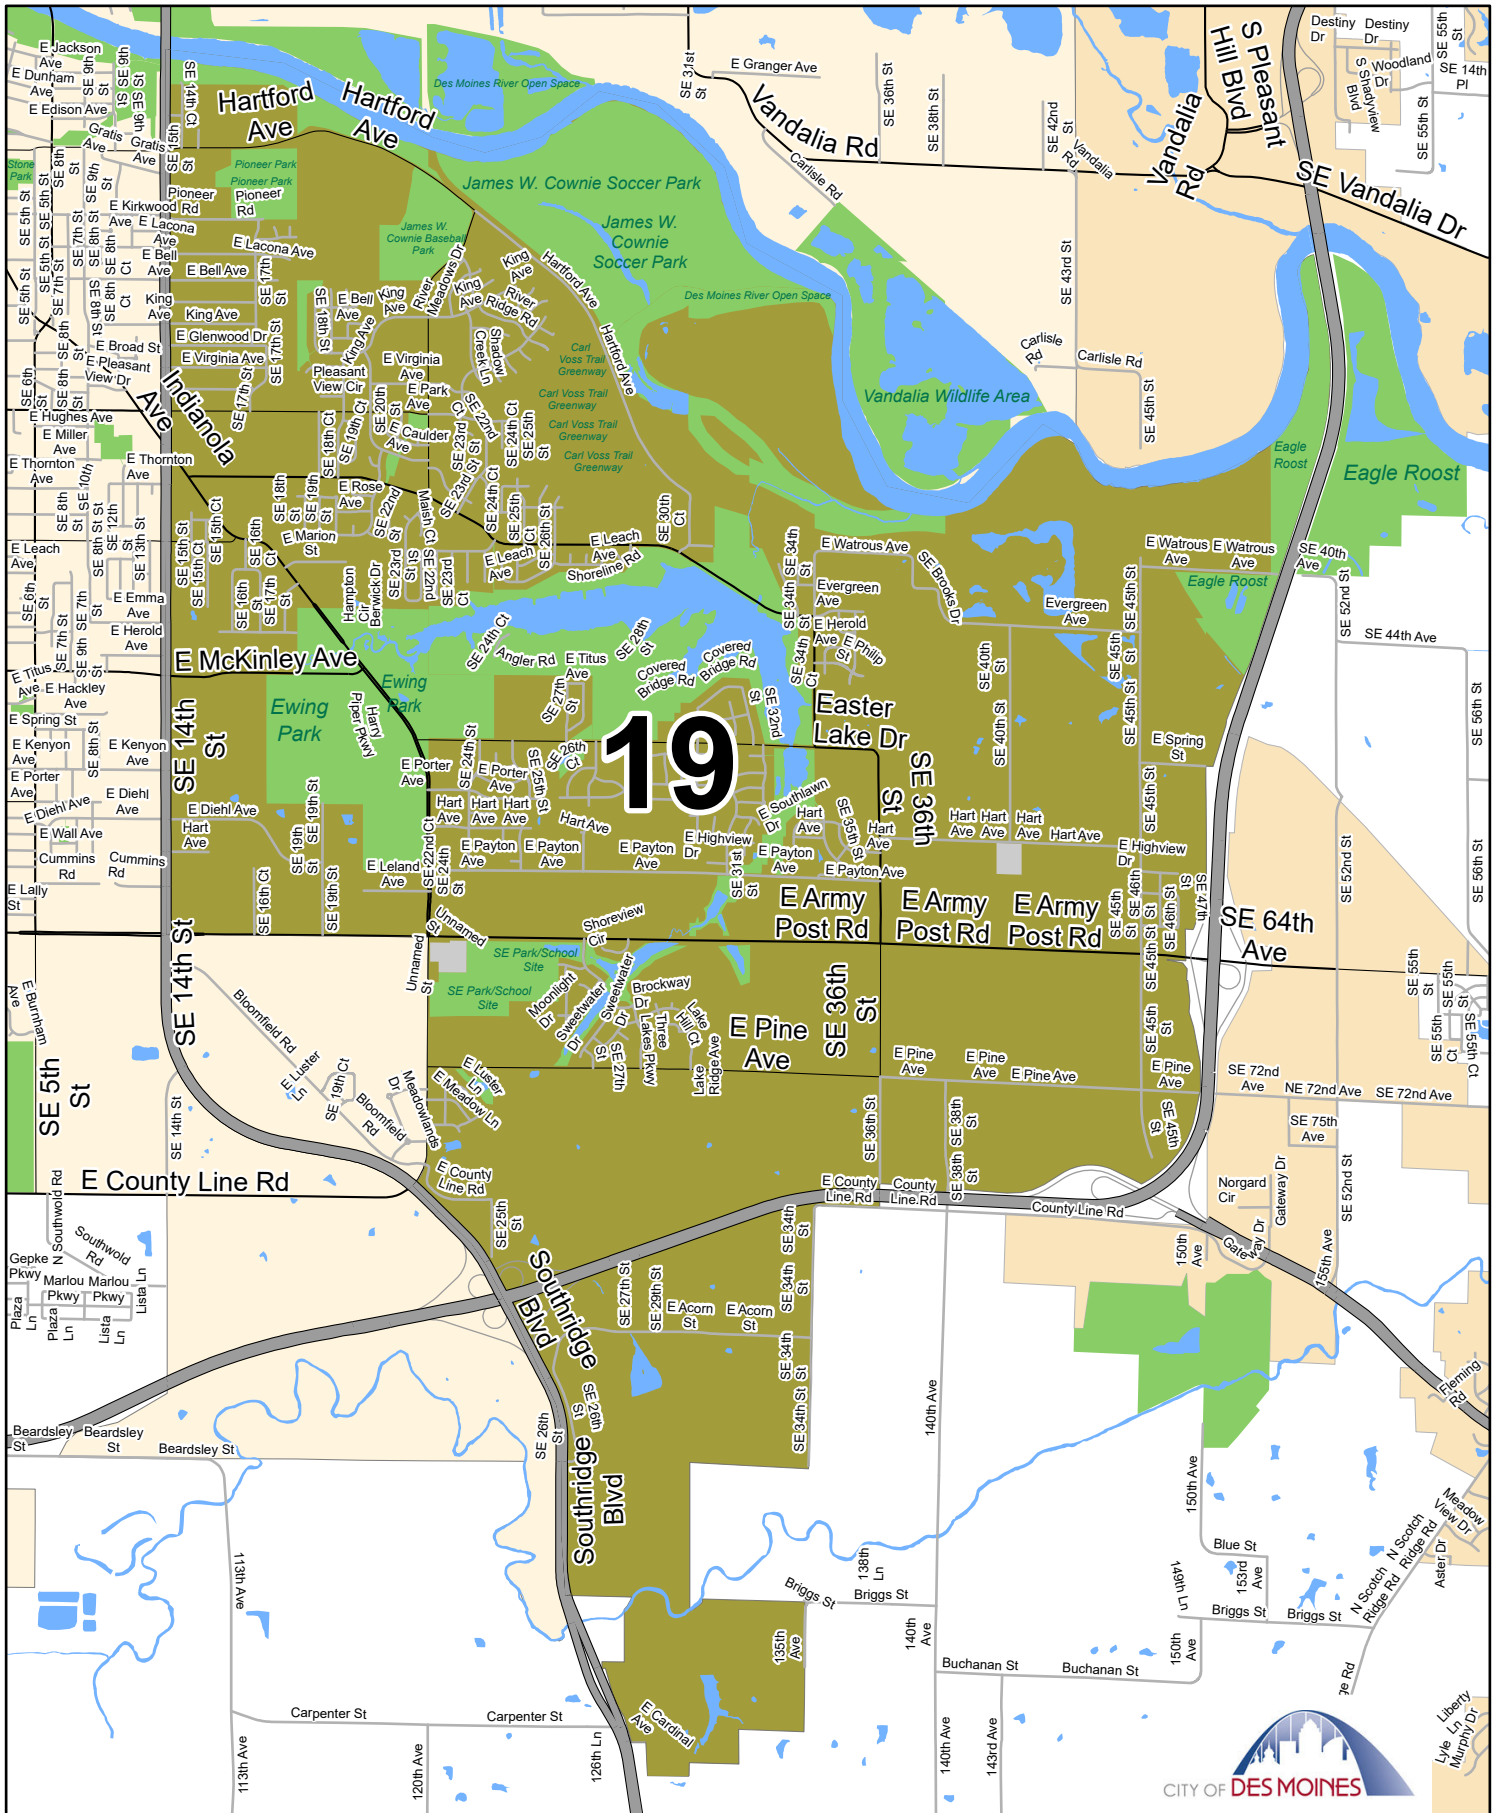

NID Inspection Area 19

Sharon Hudson

WPhone:515-237-1412

E Mail: SRHudson@dmgov.org