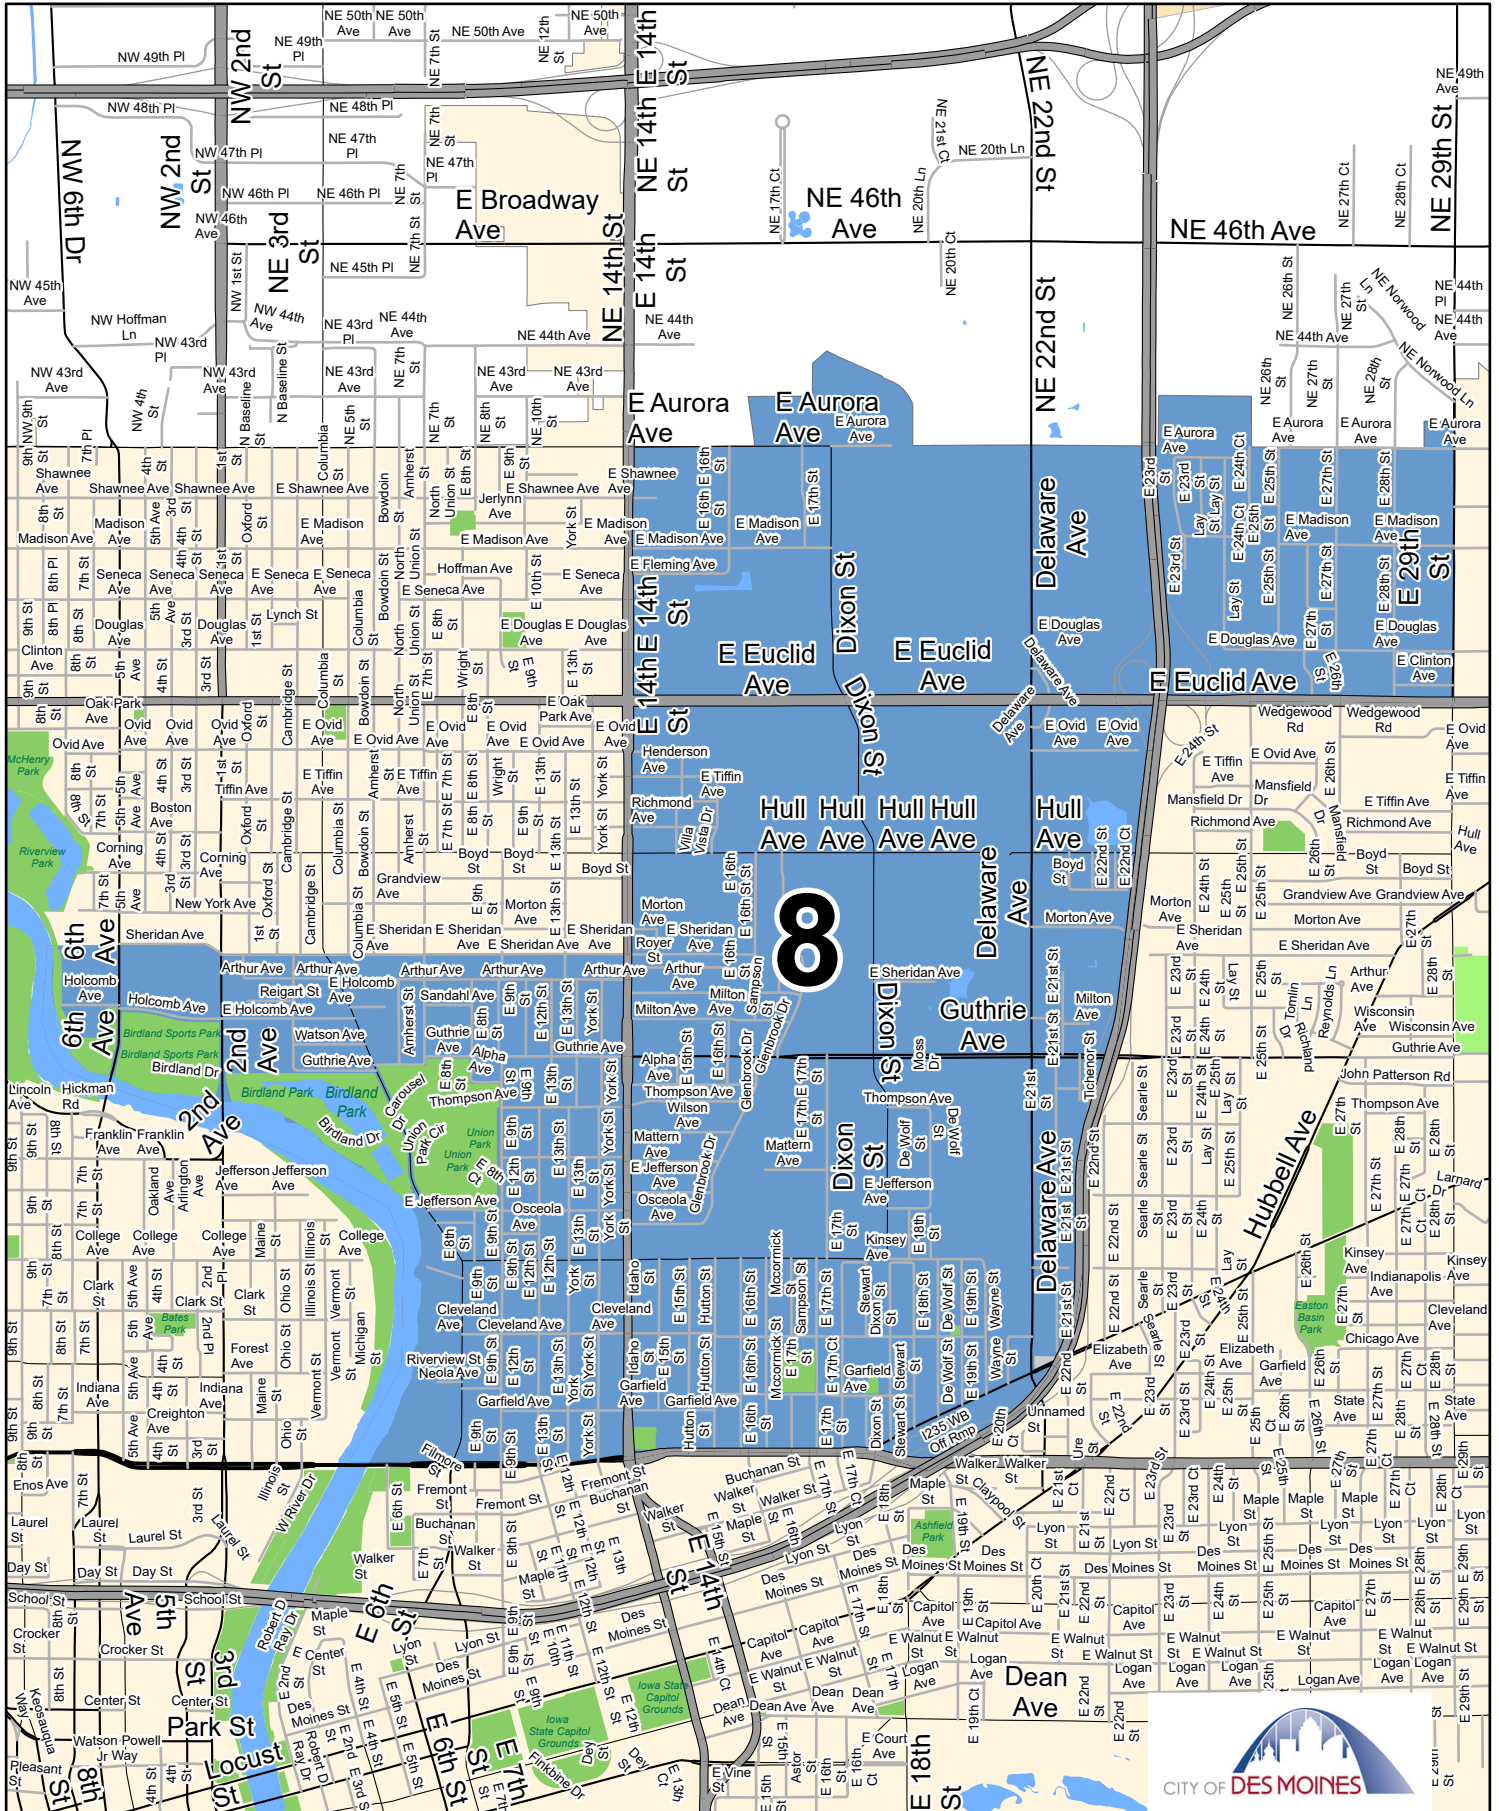

NID Inspection Area 8

Gary Davis

WPhone: 515-283-4235

E Mail: GEDavis@dmgov.org