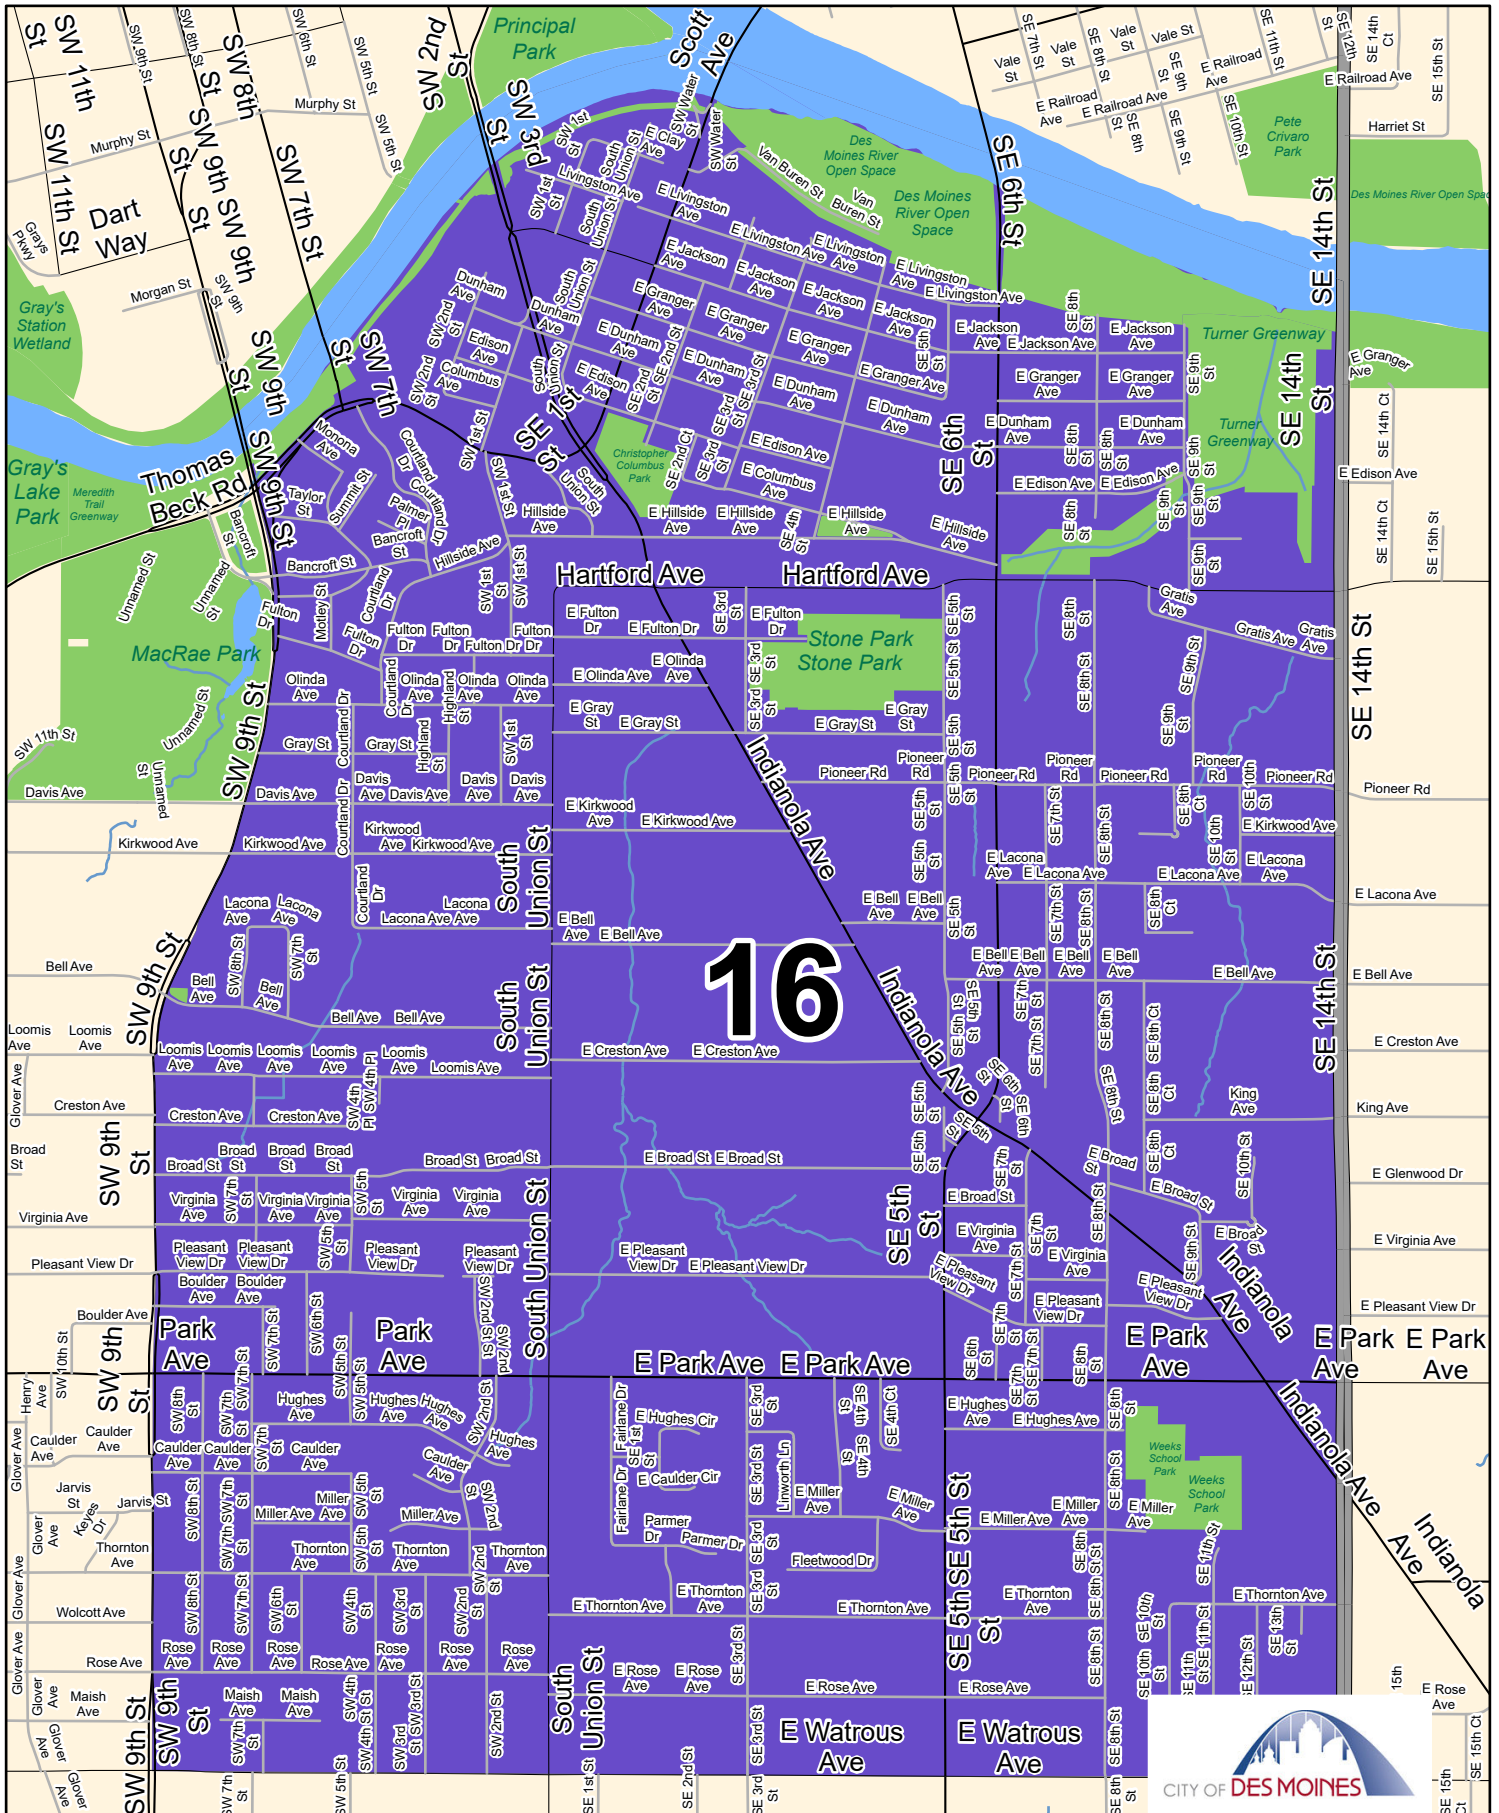

NID Inspection Area 16

Eric Barker WPhone:515-283-4980 EMail: EJBarker@dmgov.org