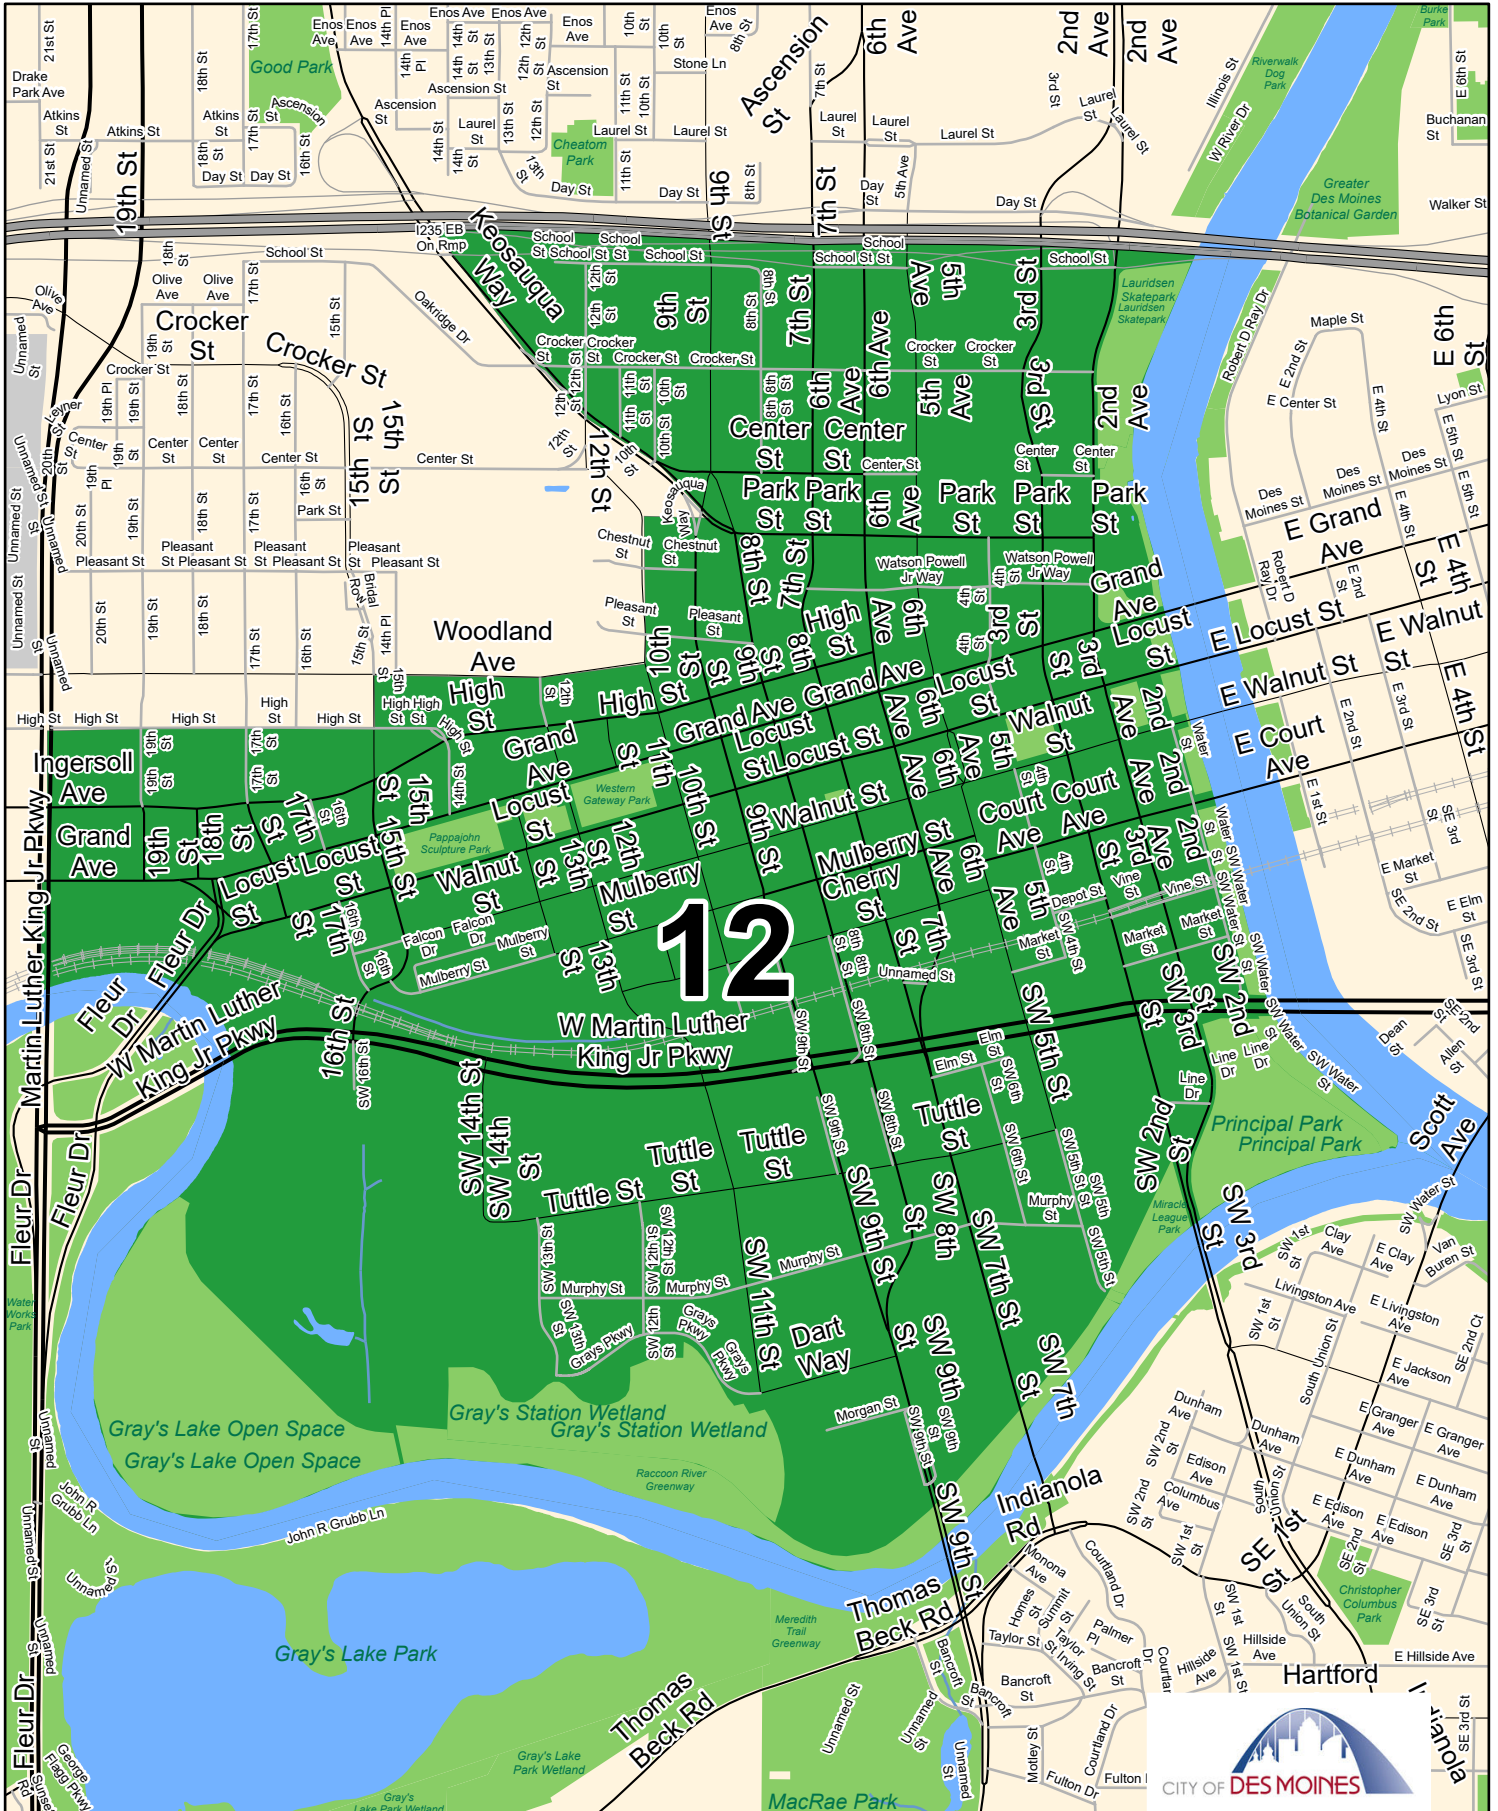

NID Inspection Area 12

Mike Lehman

WPhone:515-283-4299

E Mail: MFLehman@dmgov.org