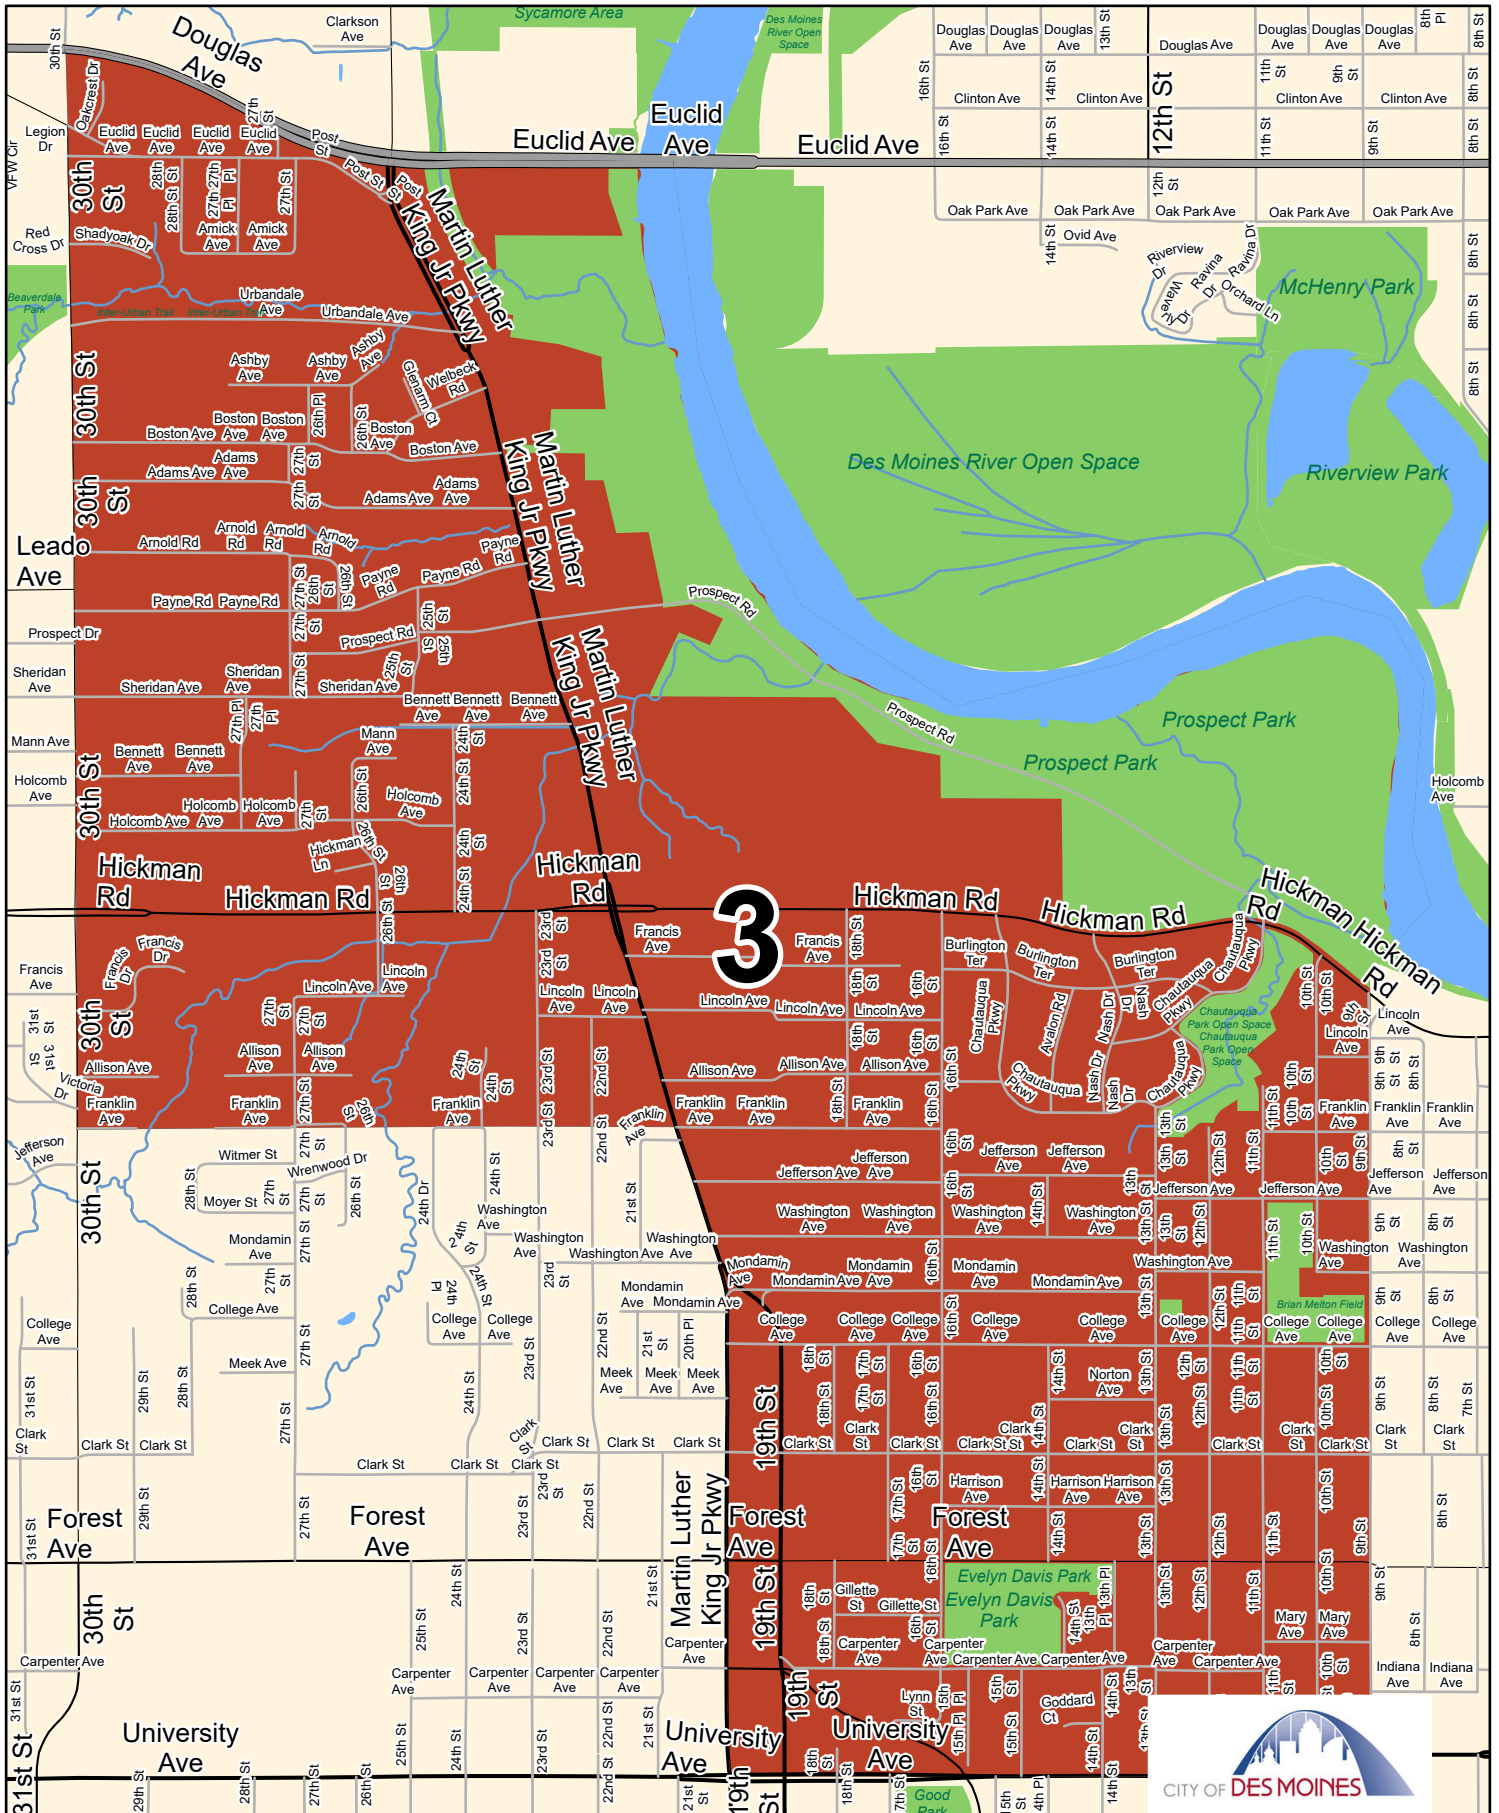

NID Inspection Area 3

Steve Landwehr

WPhone:515-283-4008

EEmail: SWLandwehr@dmgov.org