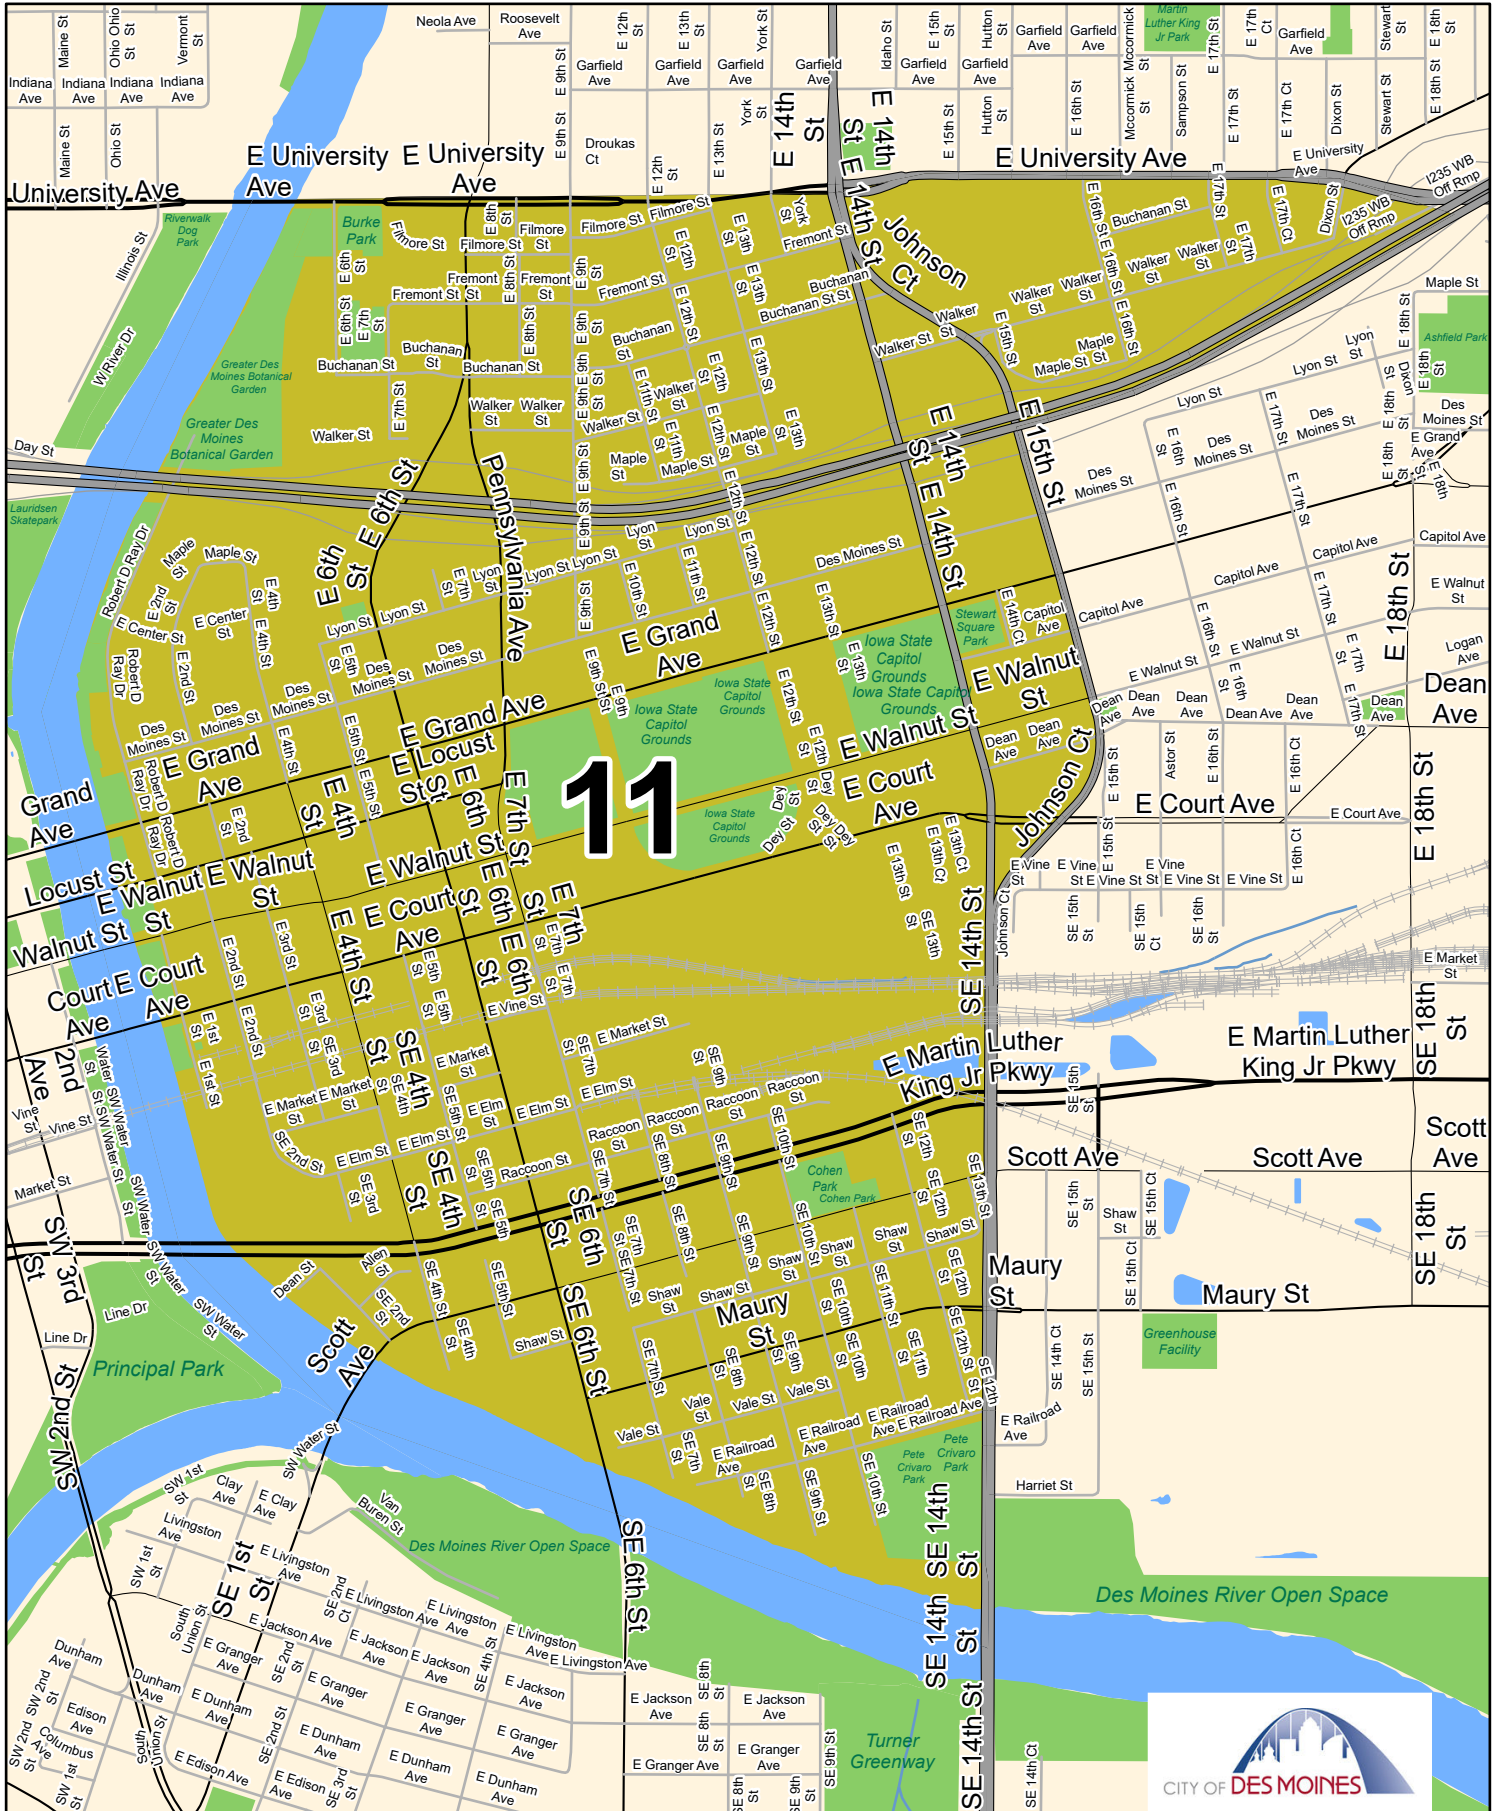

NID Inspection Area 11

Robert Reynolds

WPhone: 515-283-4128

Email: RReynolds@dmgov.org