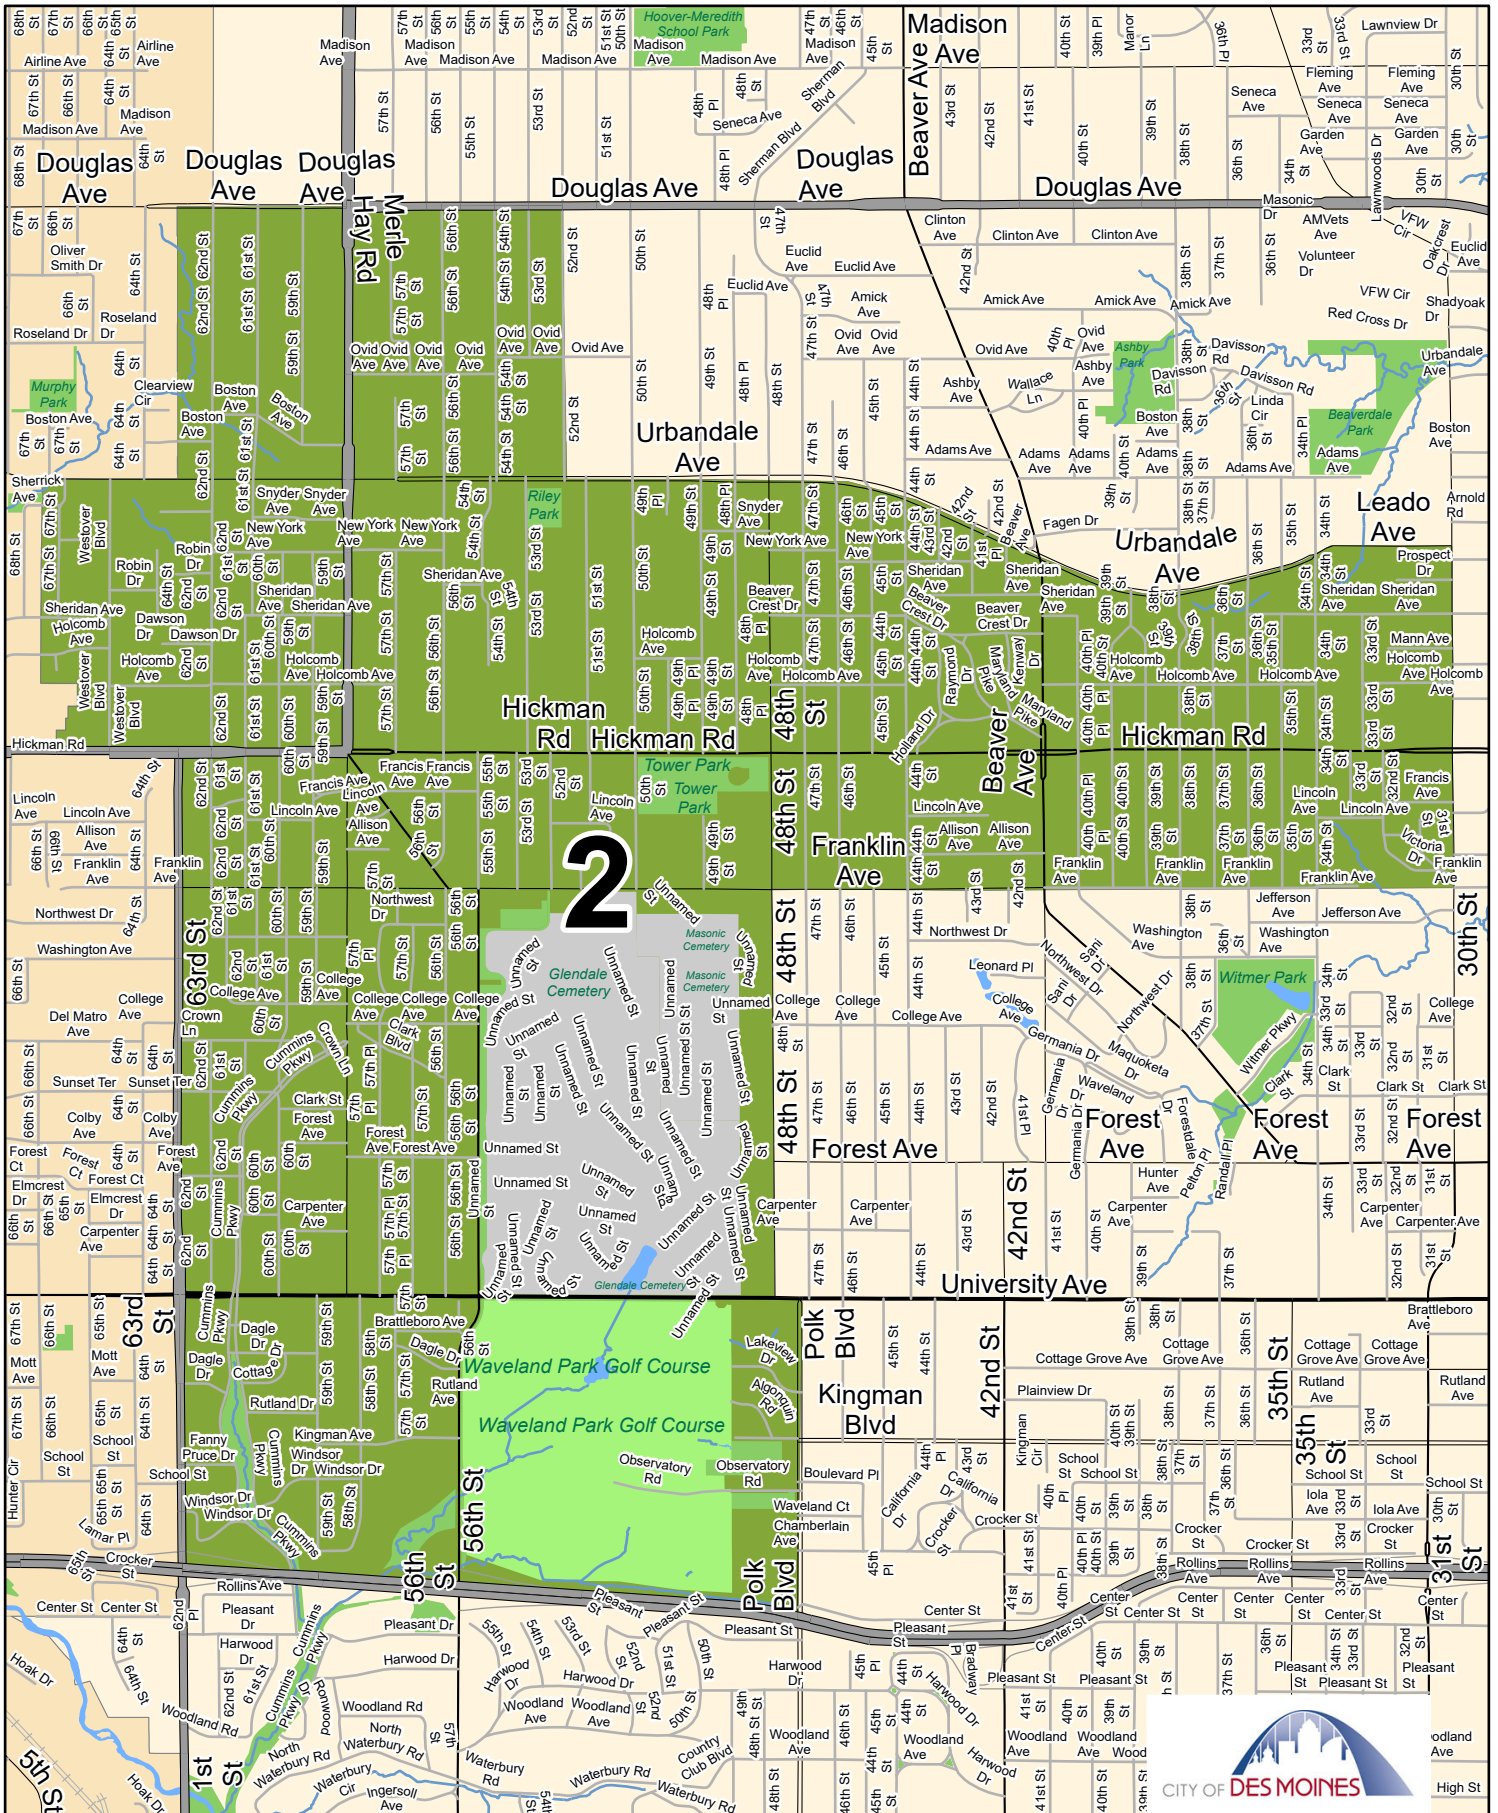

NID Inspection Area 2

Justin Denning

WPhone:515-237-1484

EEmail: JSDenning@dmgov.org