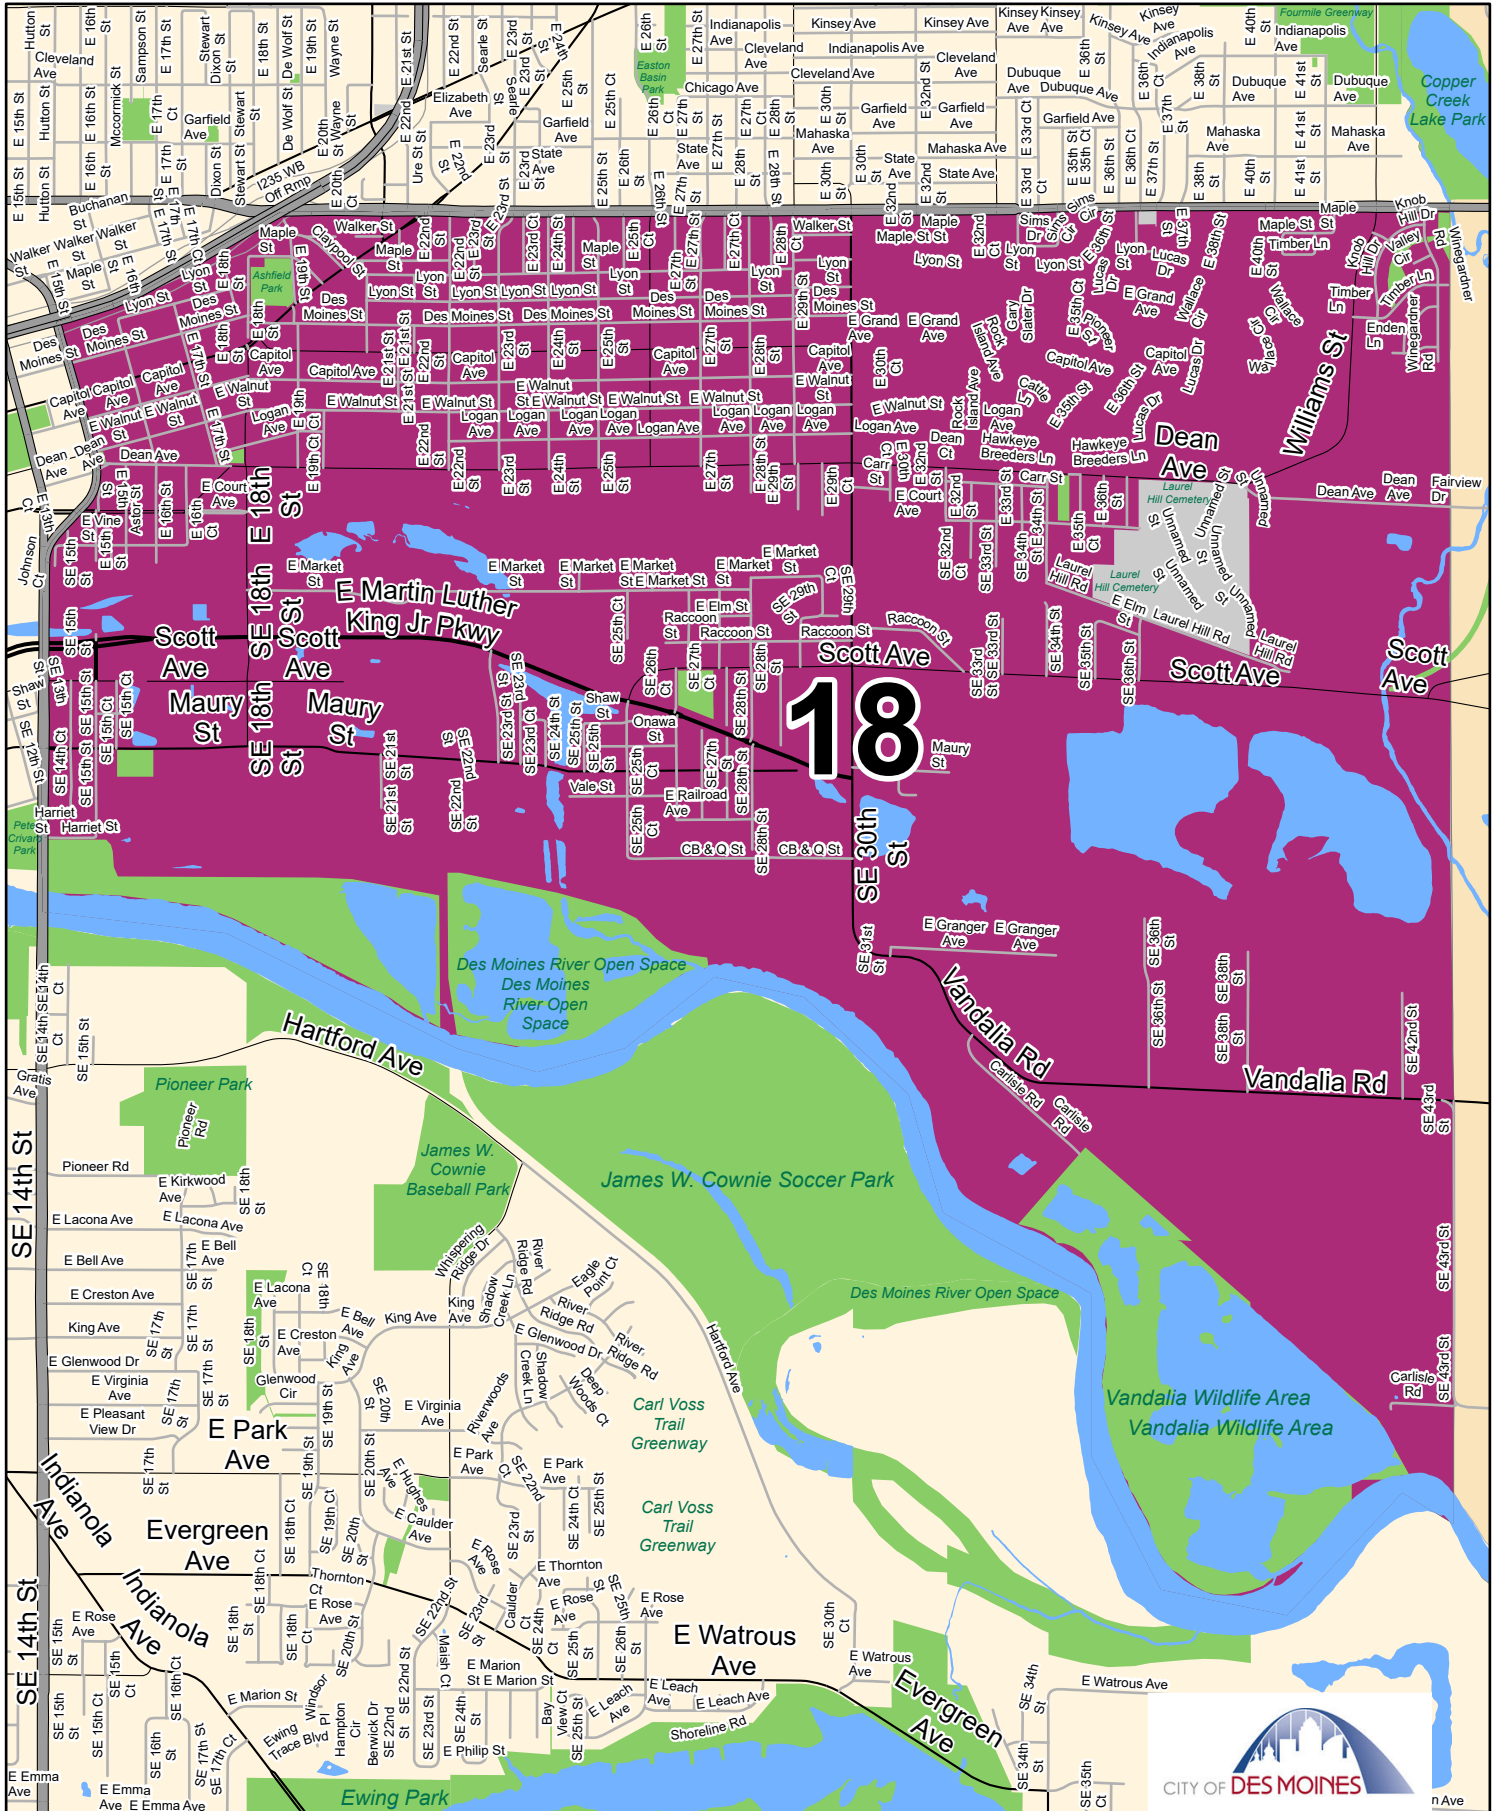

NID Inspection Area 18

Sean Purdy

WPhone:515-283-4797

E Mail: SPPurdy@dmgov.org