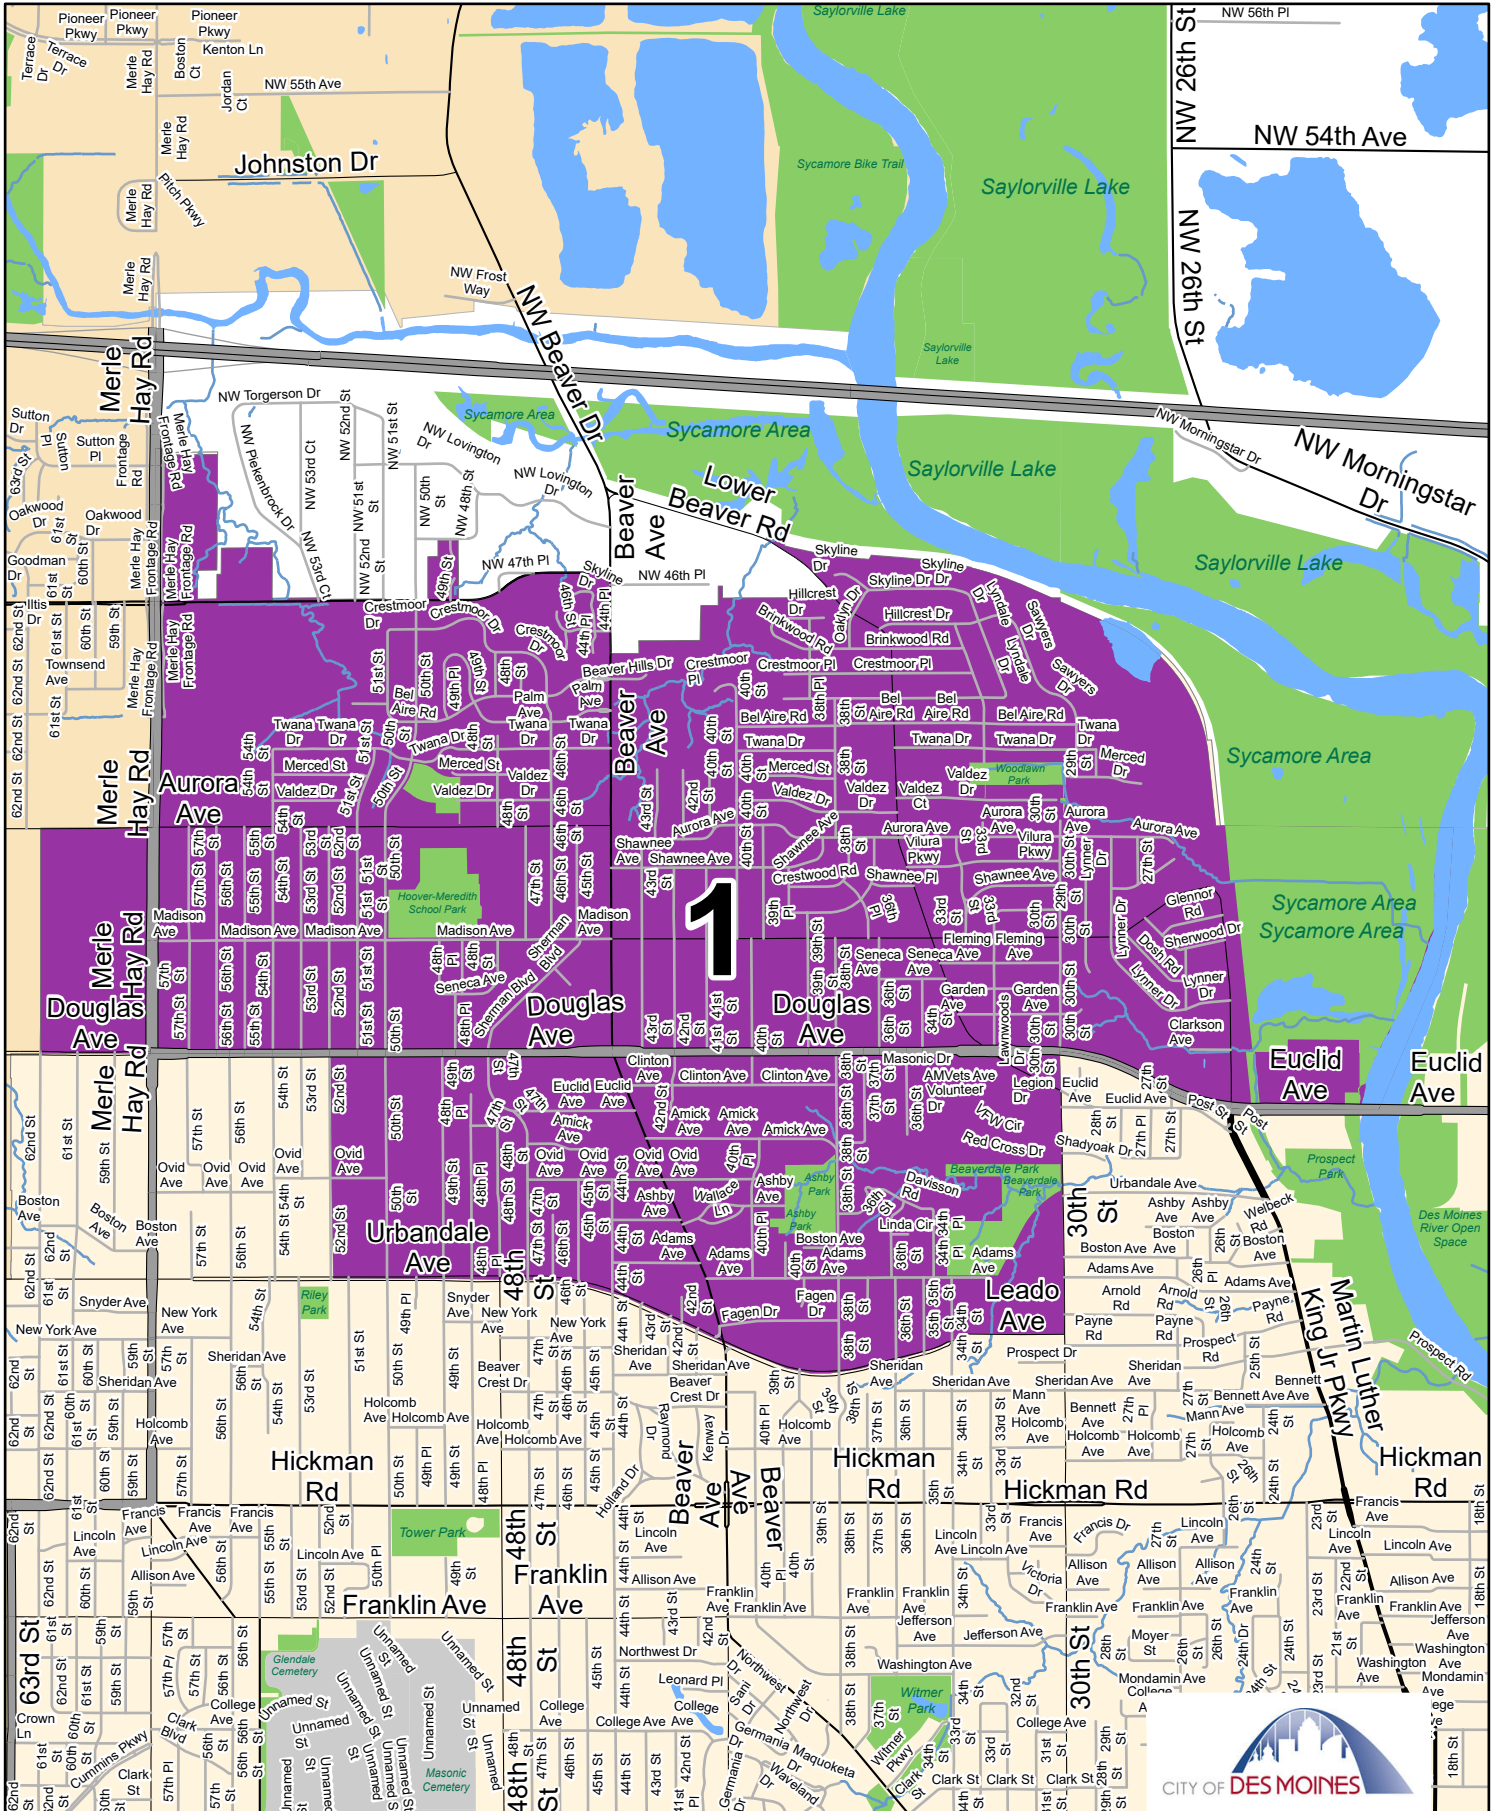

NID Inspection Area 1

Mike Spencer

WPhone: 515-283-4011

E-Mail: MJSpencer@dmgov.org