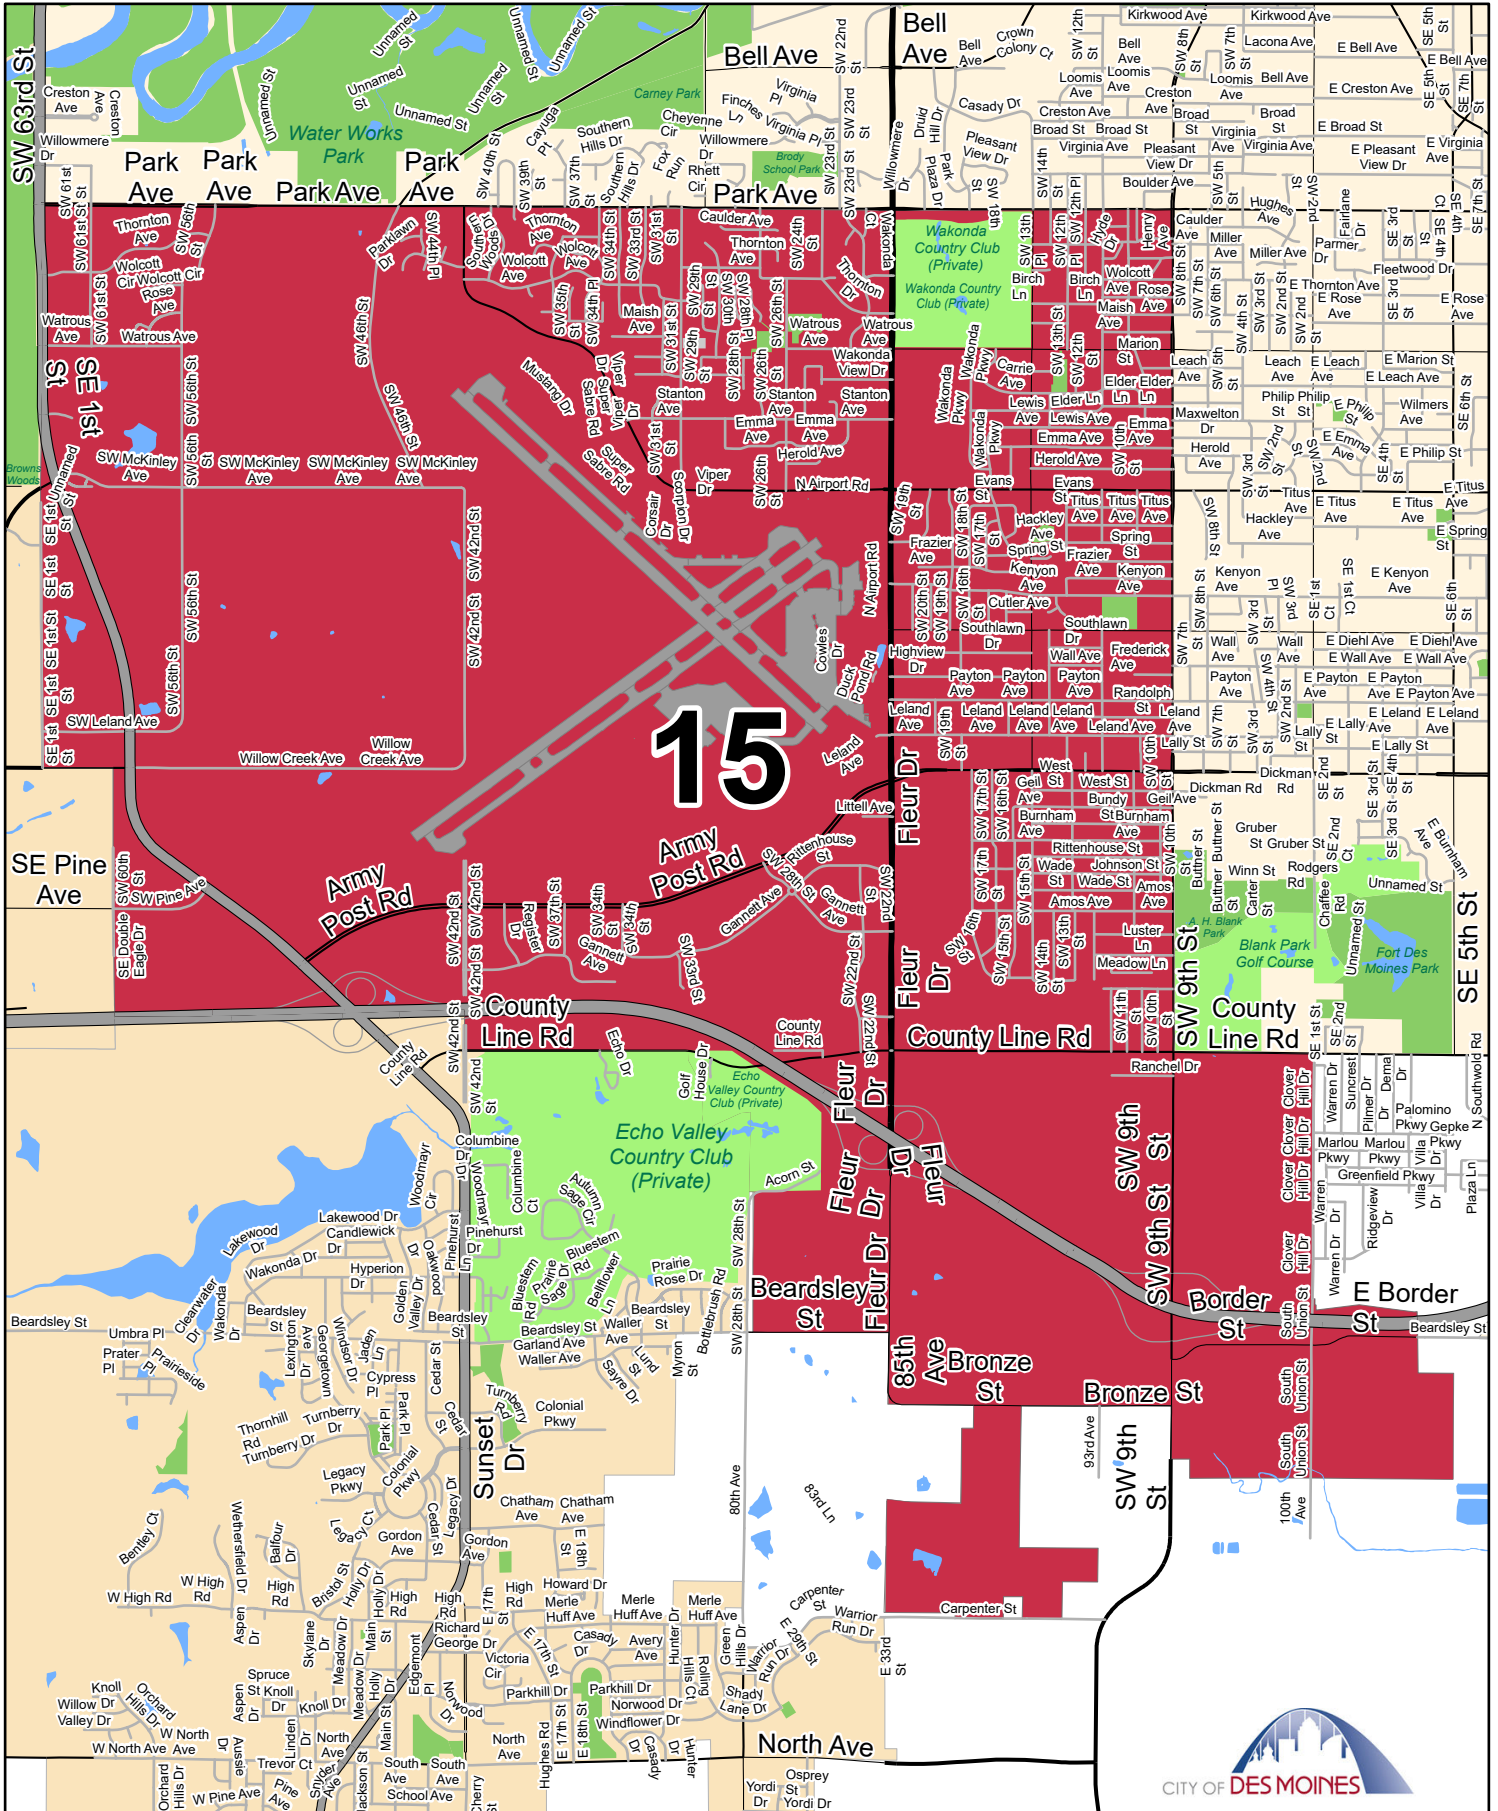

NID Inspection Area 15

Kevin King

WPhone:515-283-4559

E Mail: KLKing@dmgov.org