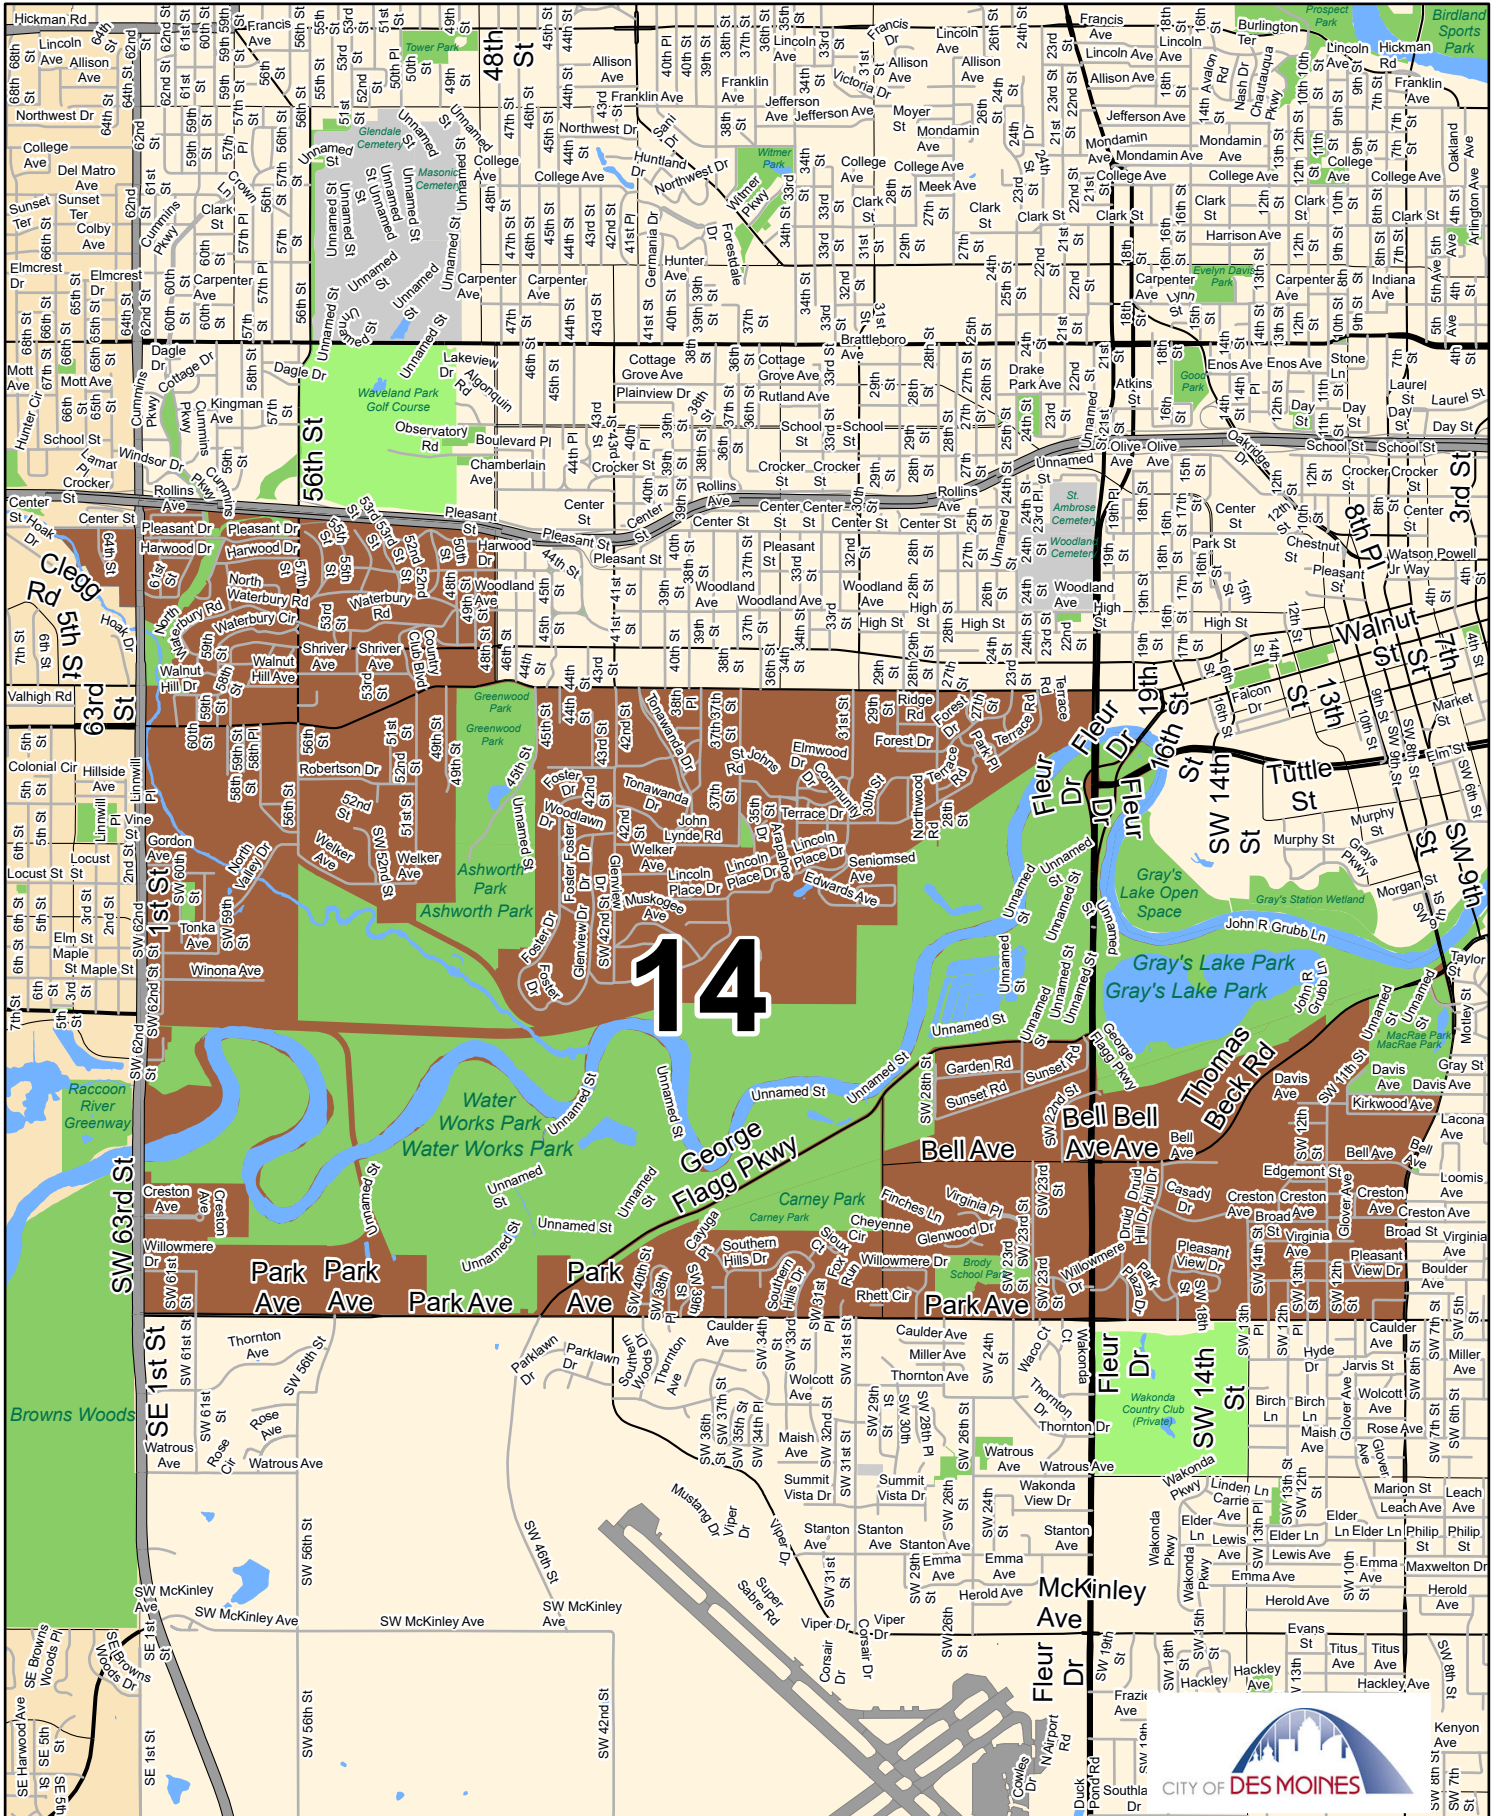

NID Inspection Area 14

Steve Beeman

WPhone:515-283-4114

EEmail: SMBeeman@dmgov.org