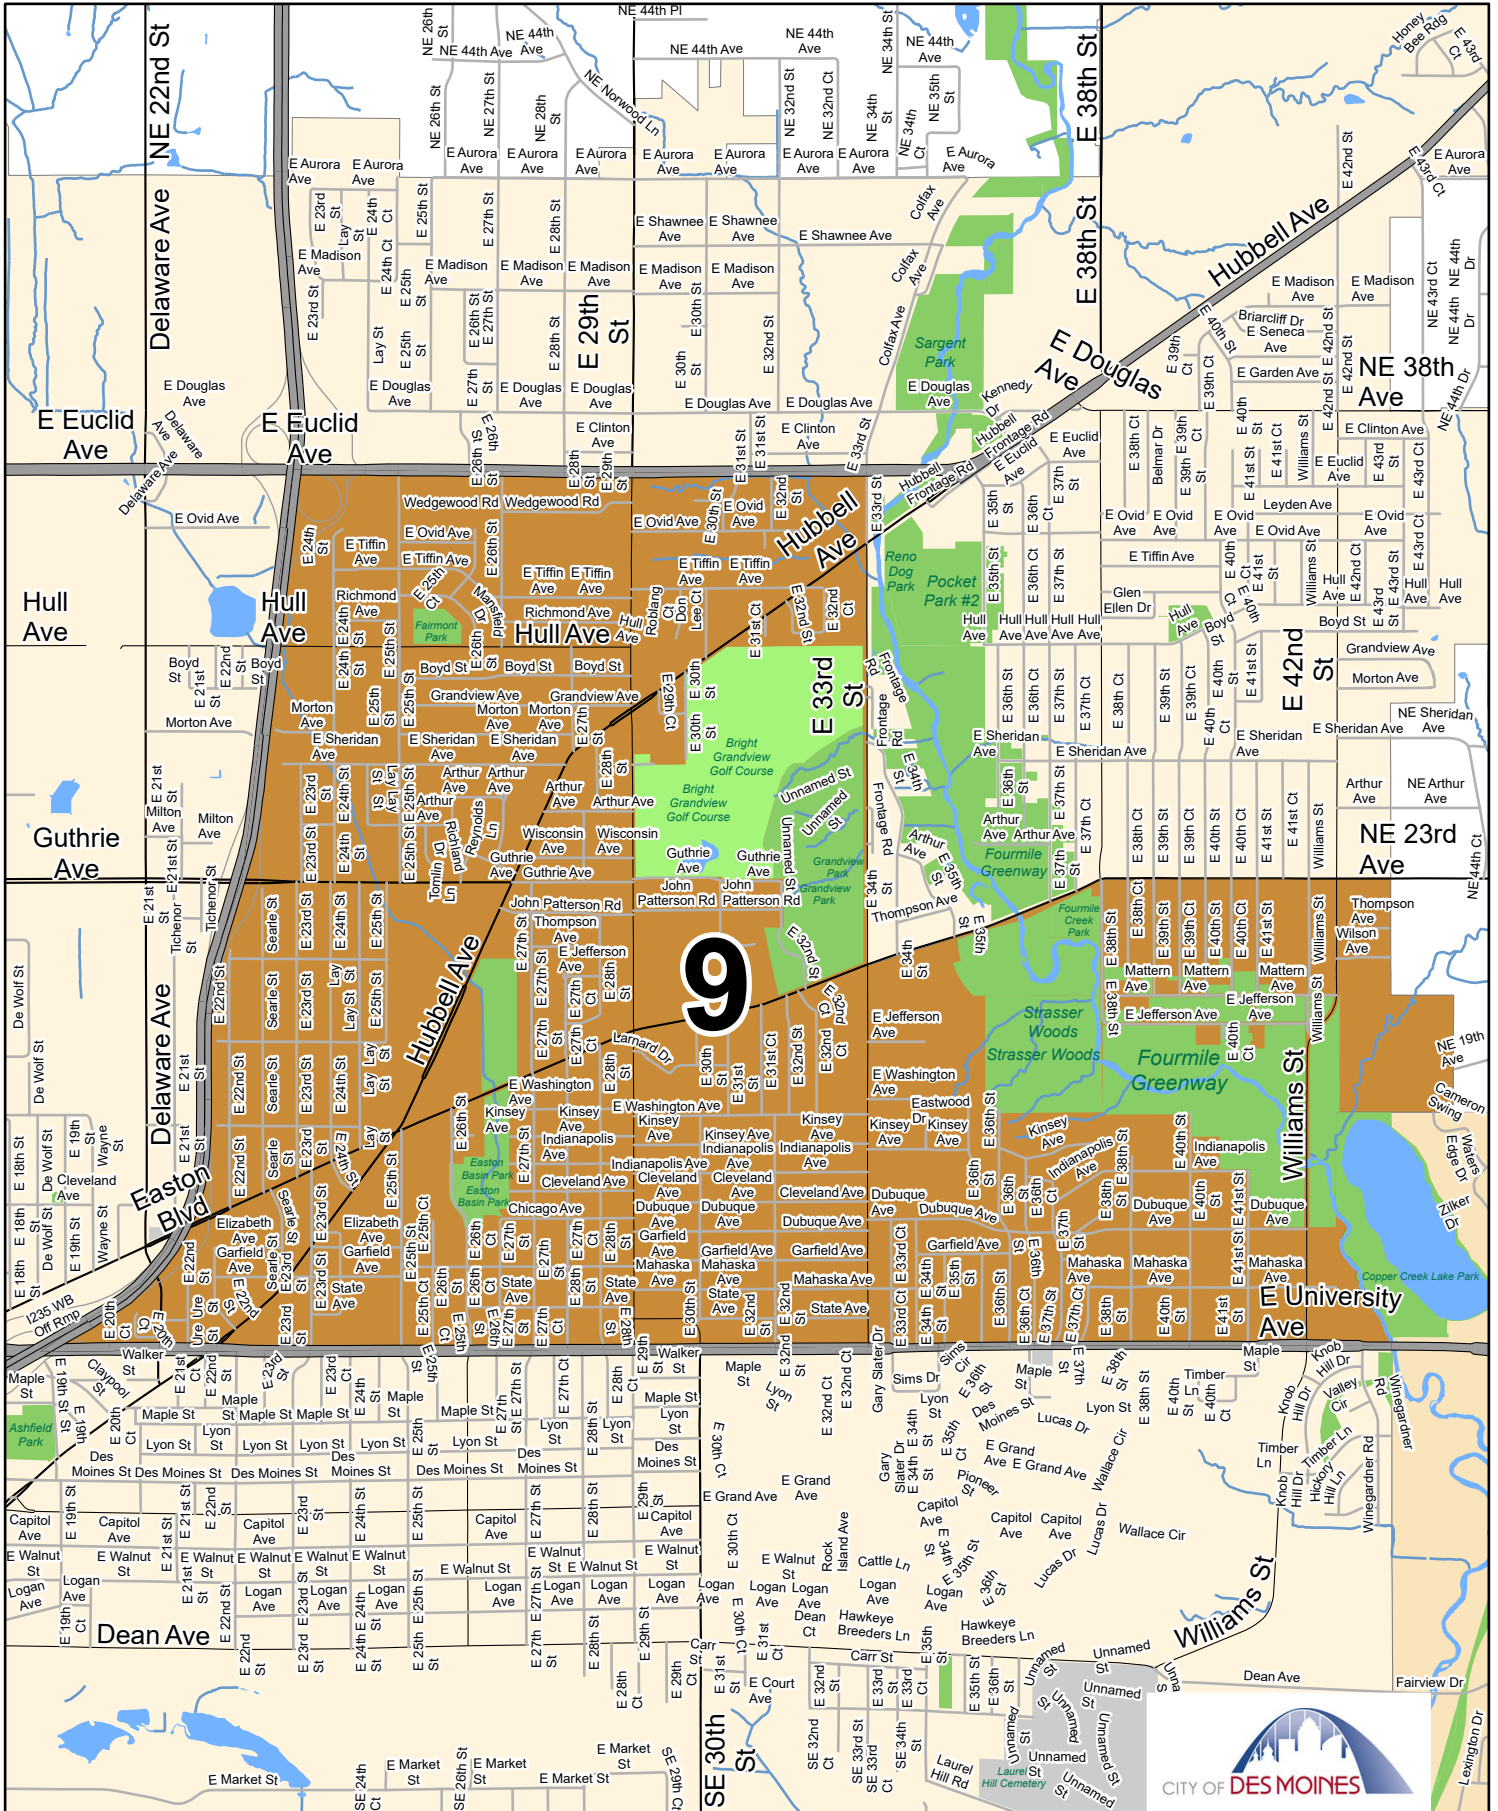

NID Inspection Area 9

Matt Stock

WPhone:515-283-4118

E Mail: MWStock@dmgov.org