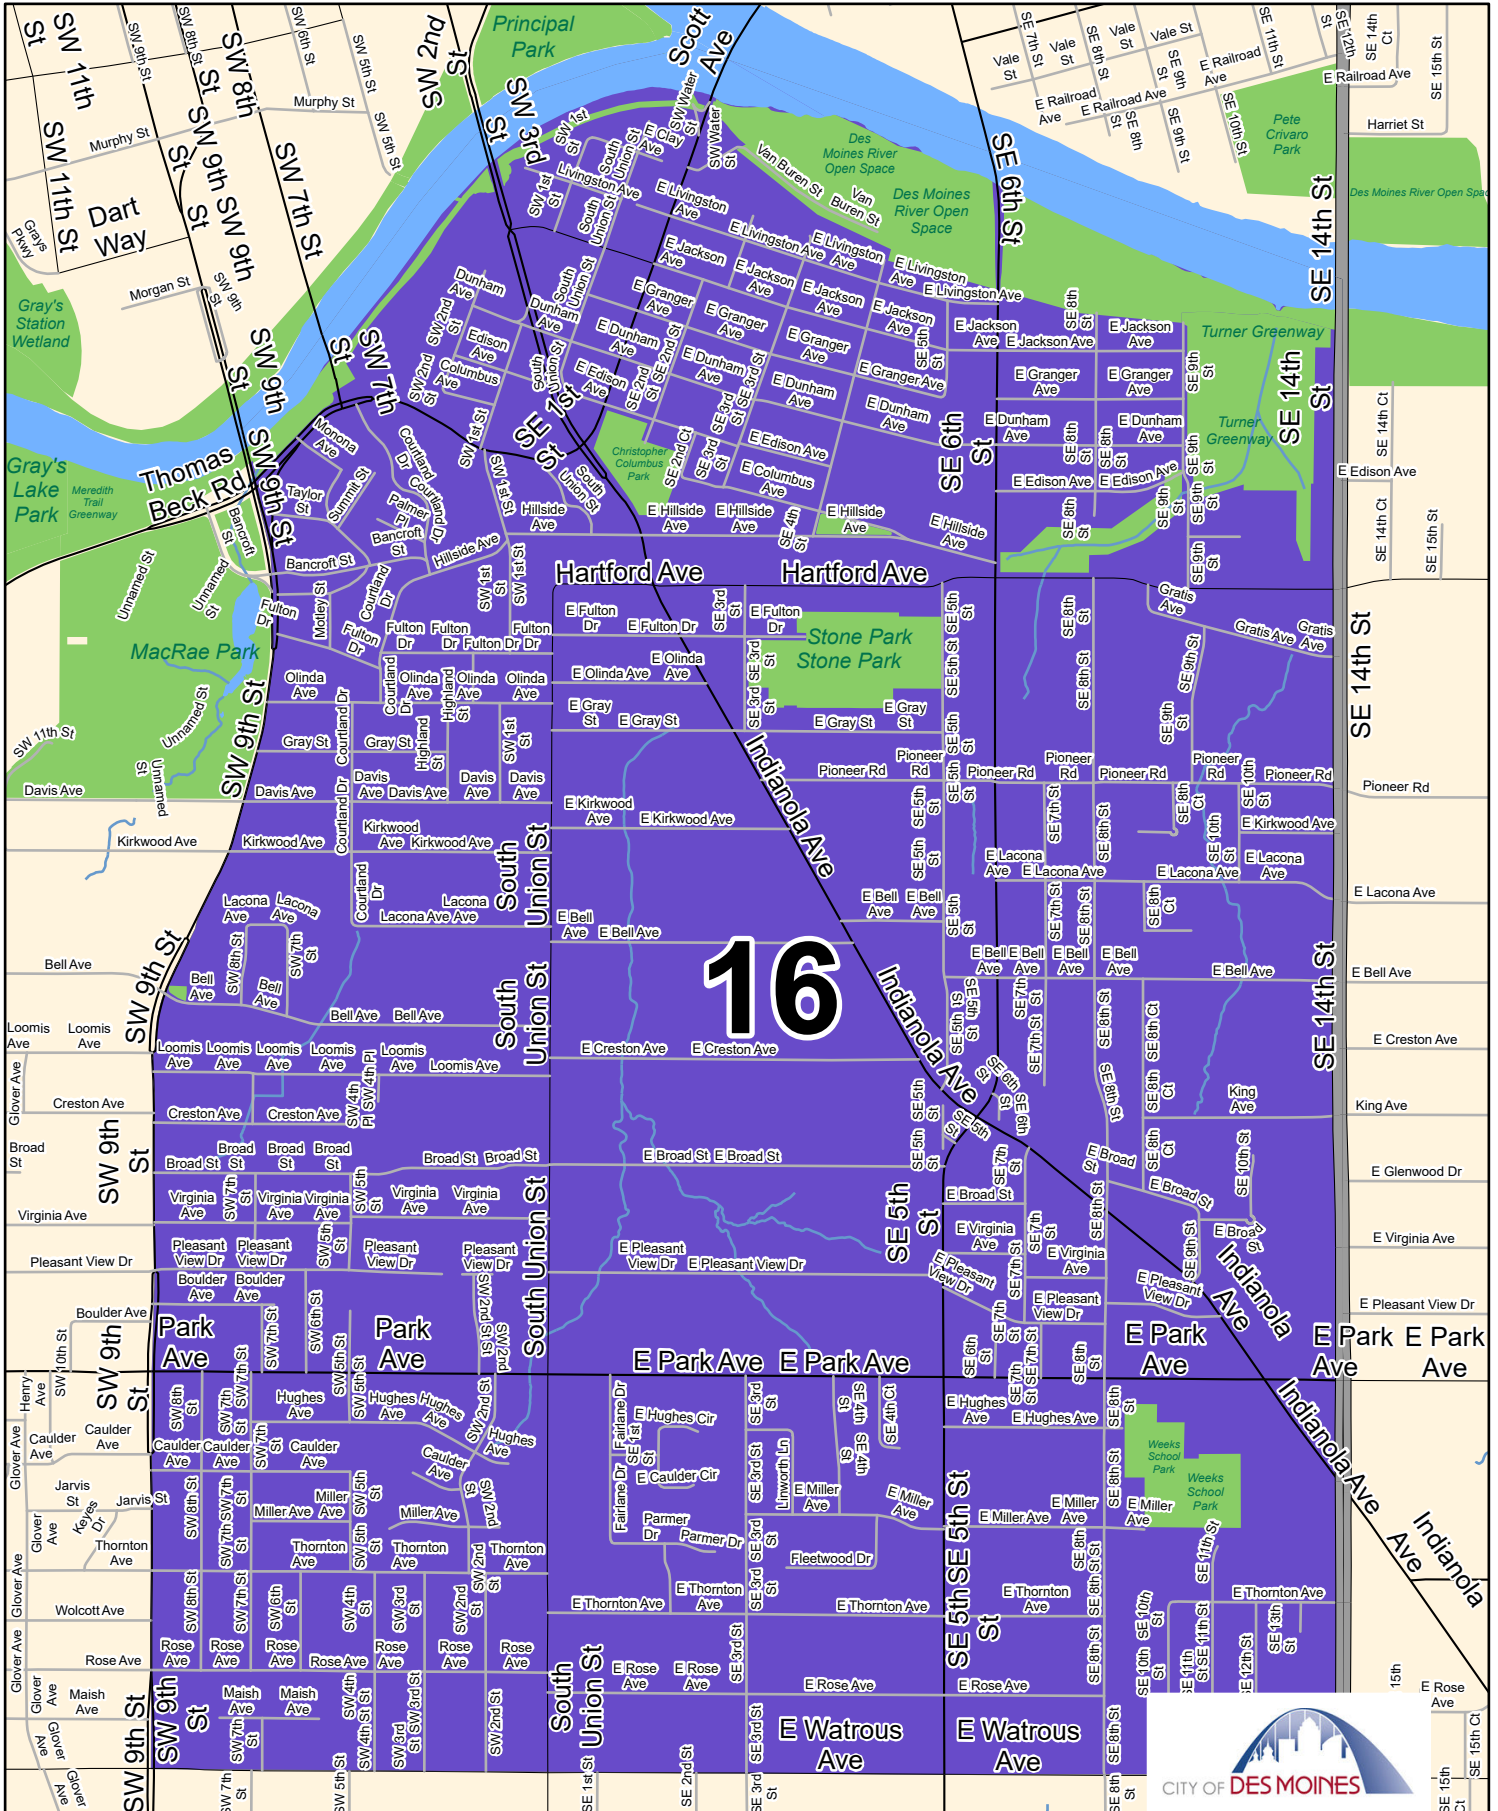

NID Inspection Area 16

Eric Barker

WPhone: 515-283-4980

E Mail: EJBarker@dmgov.org