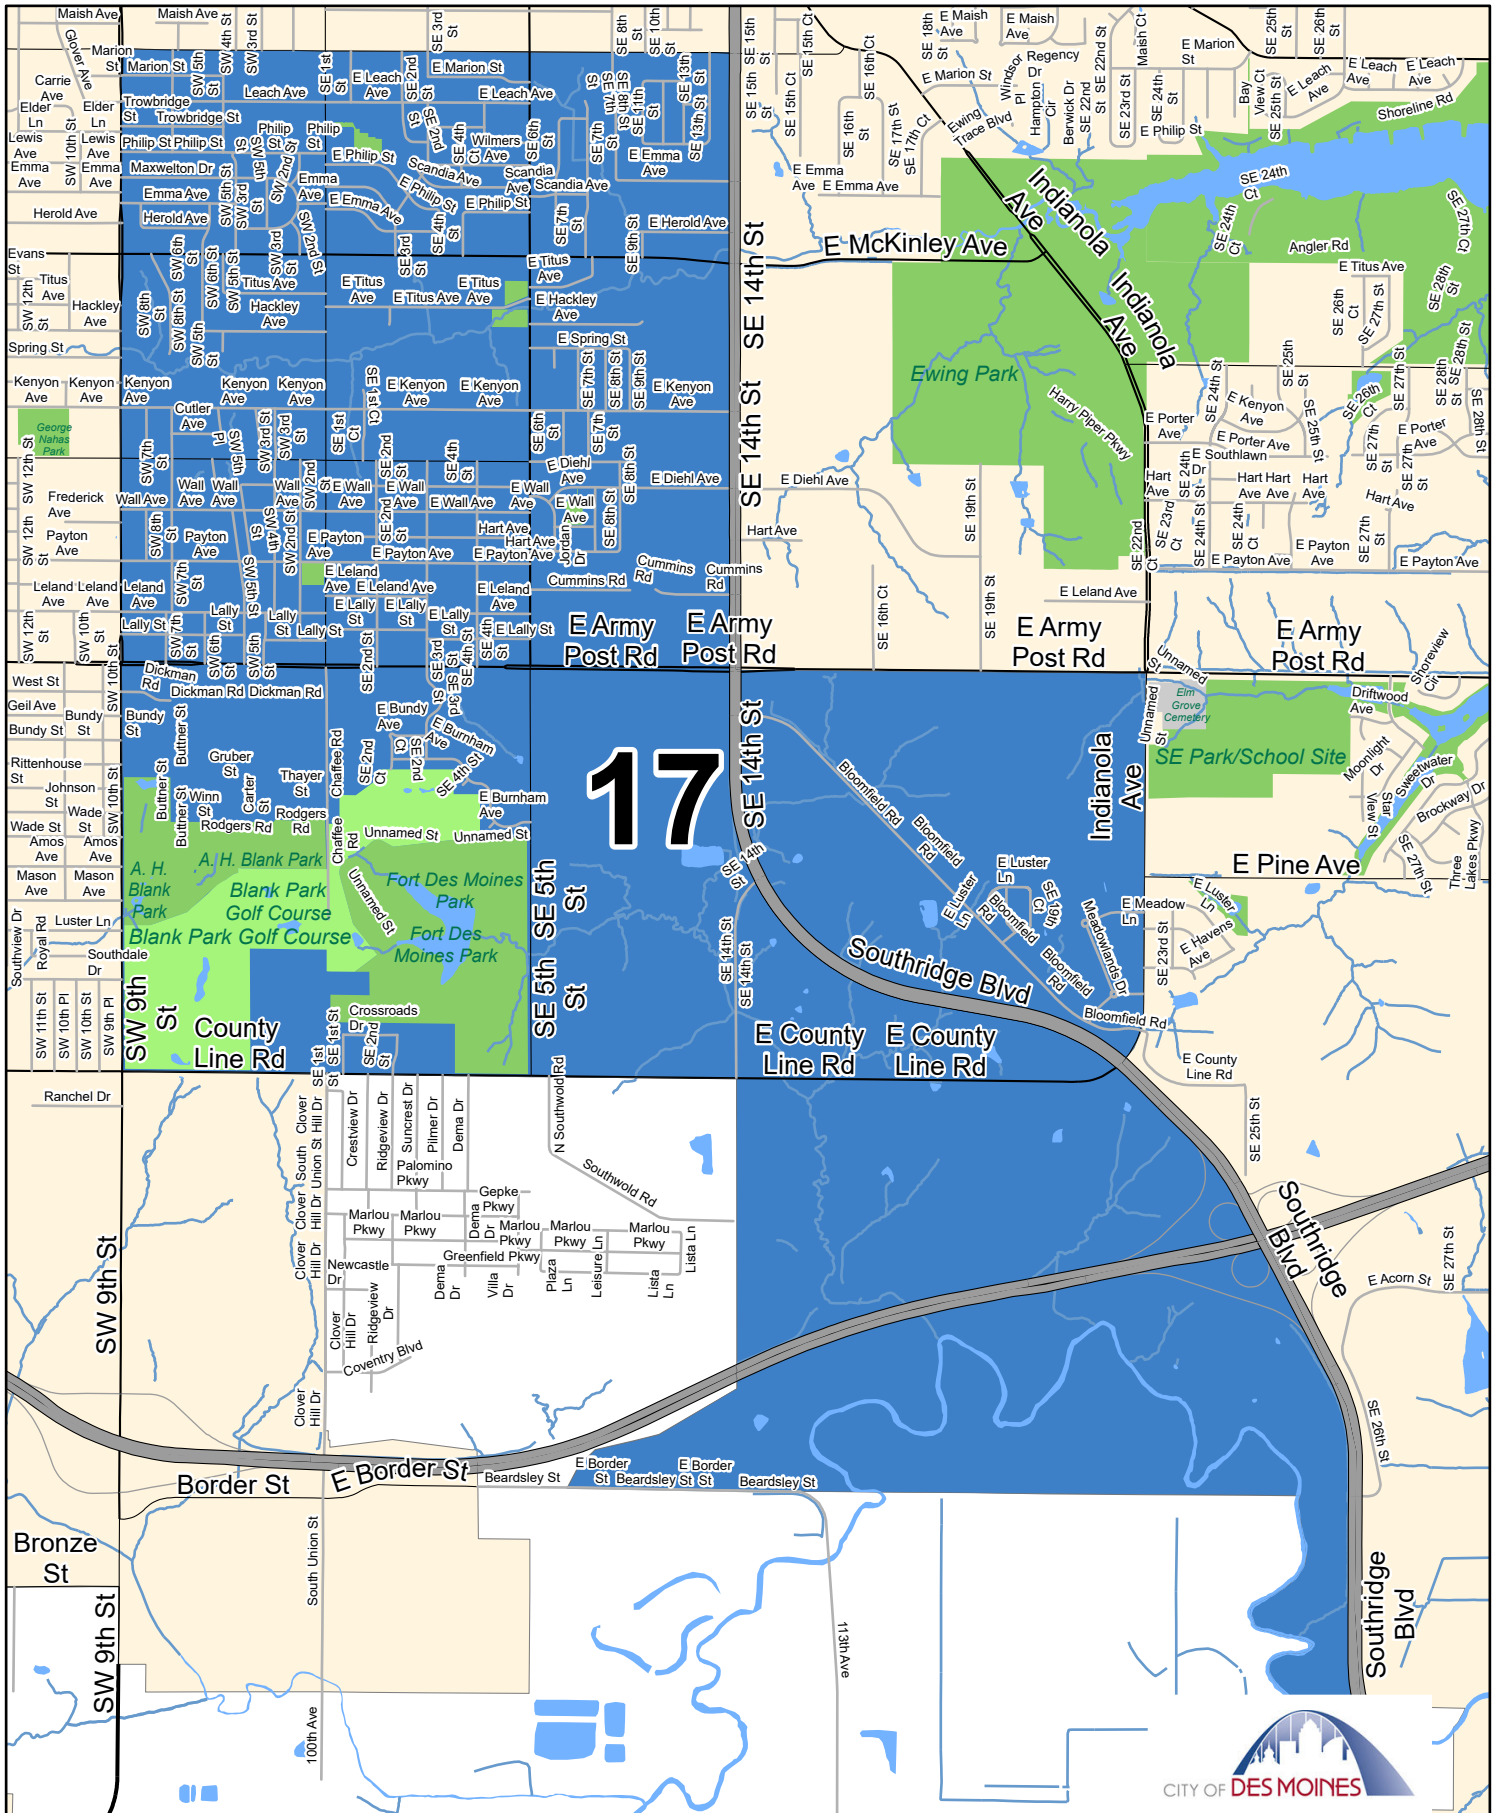

NID Inspection Area 17

Chad Sutherland

WPhone:515-283-4181

E Mail: CRSutherland@dmgov.org