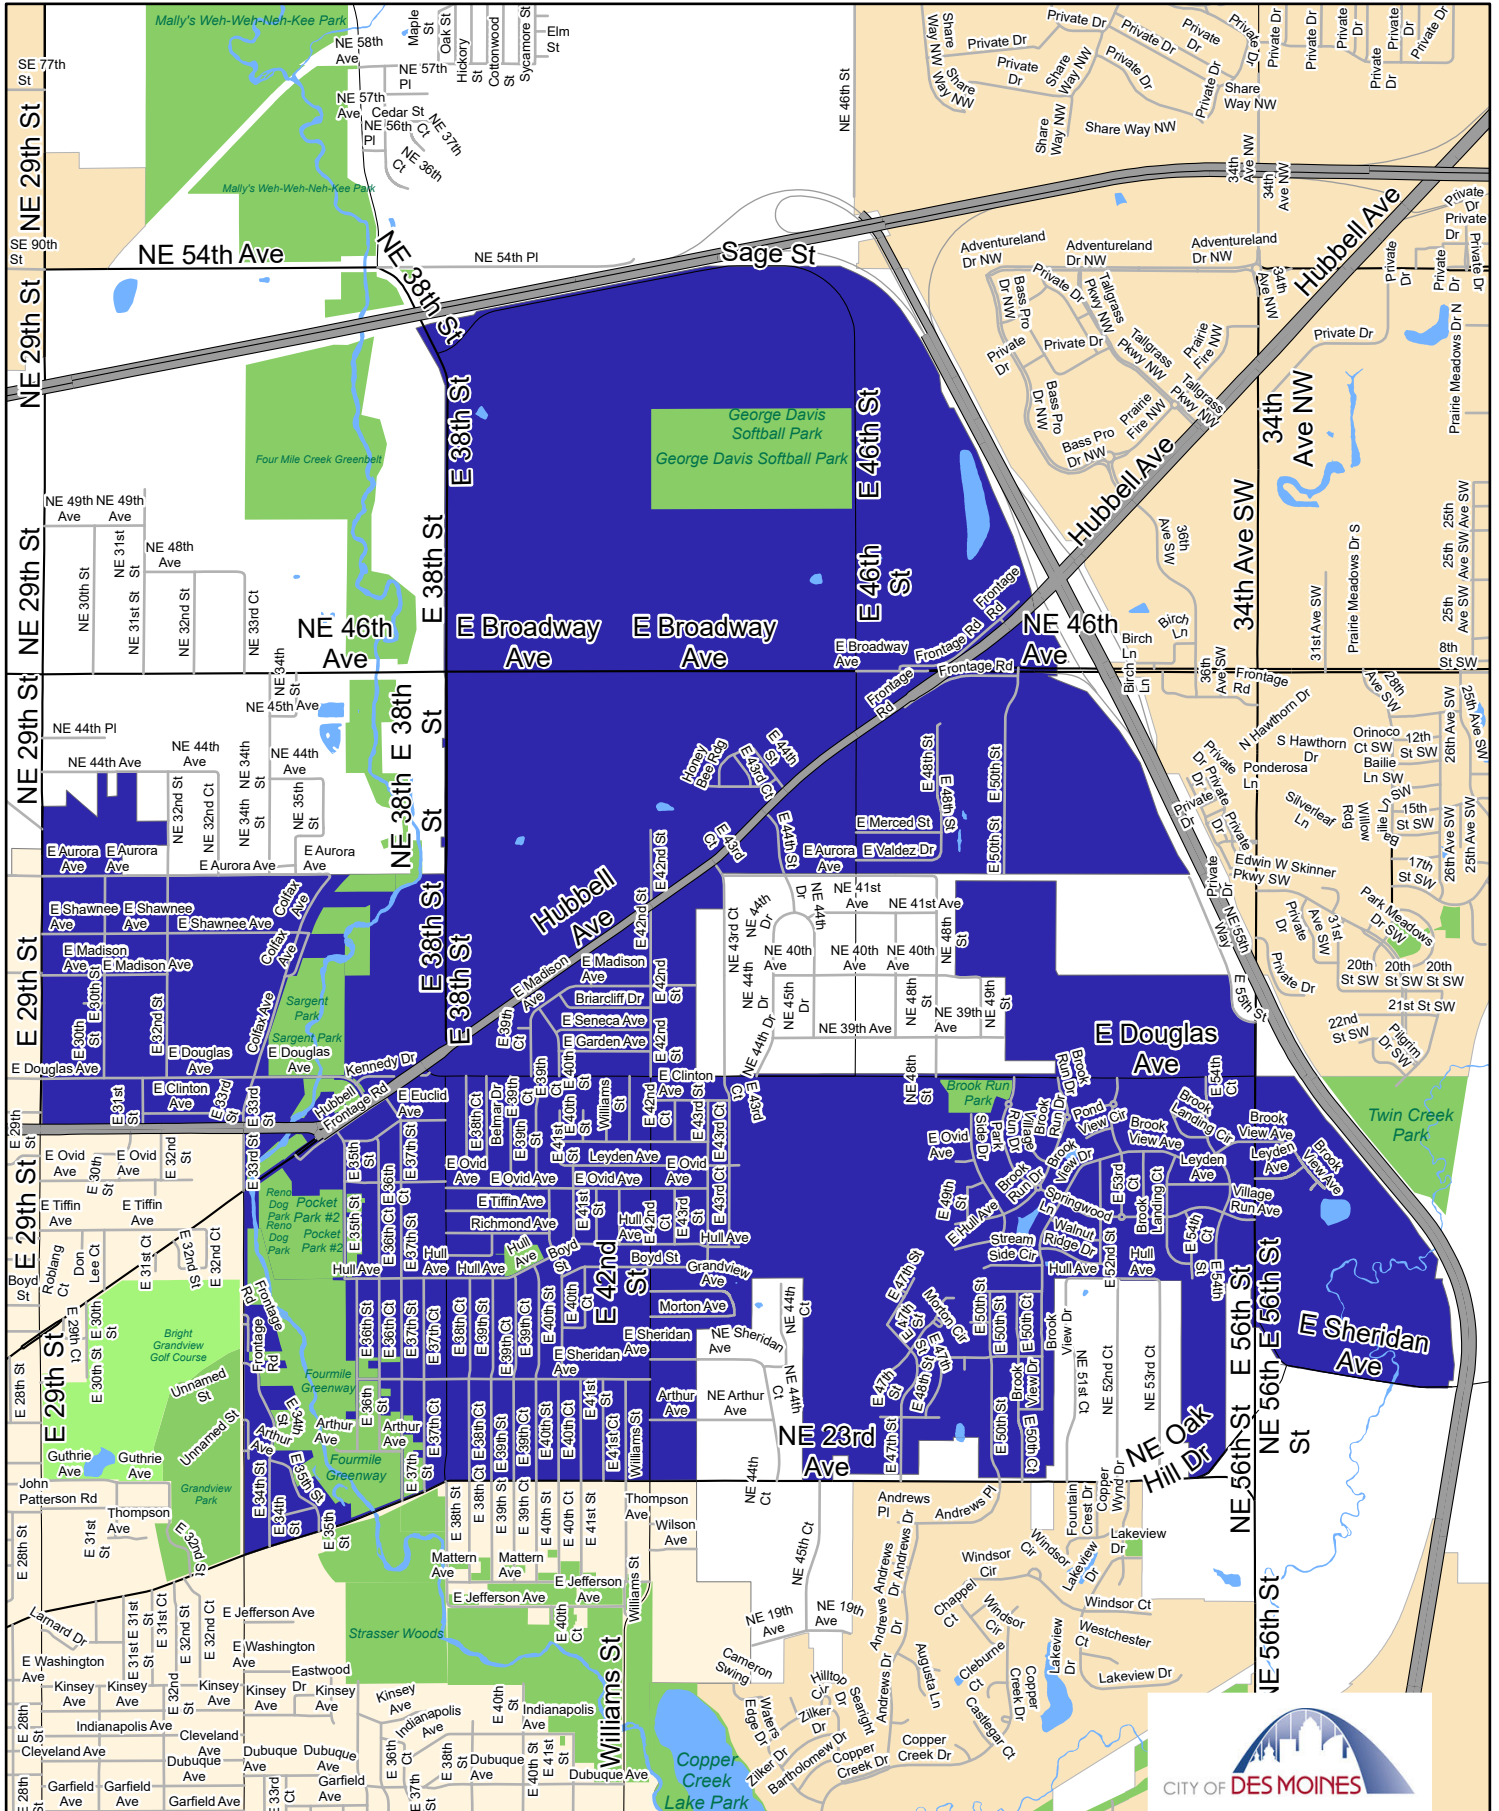

NID Inspection Area 10

Daniel Adams

WPhone:515-237-1612

Email: DDAdams@dmgov.org