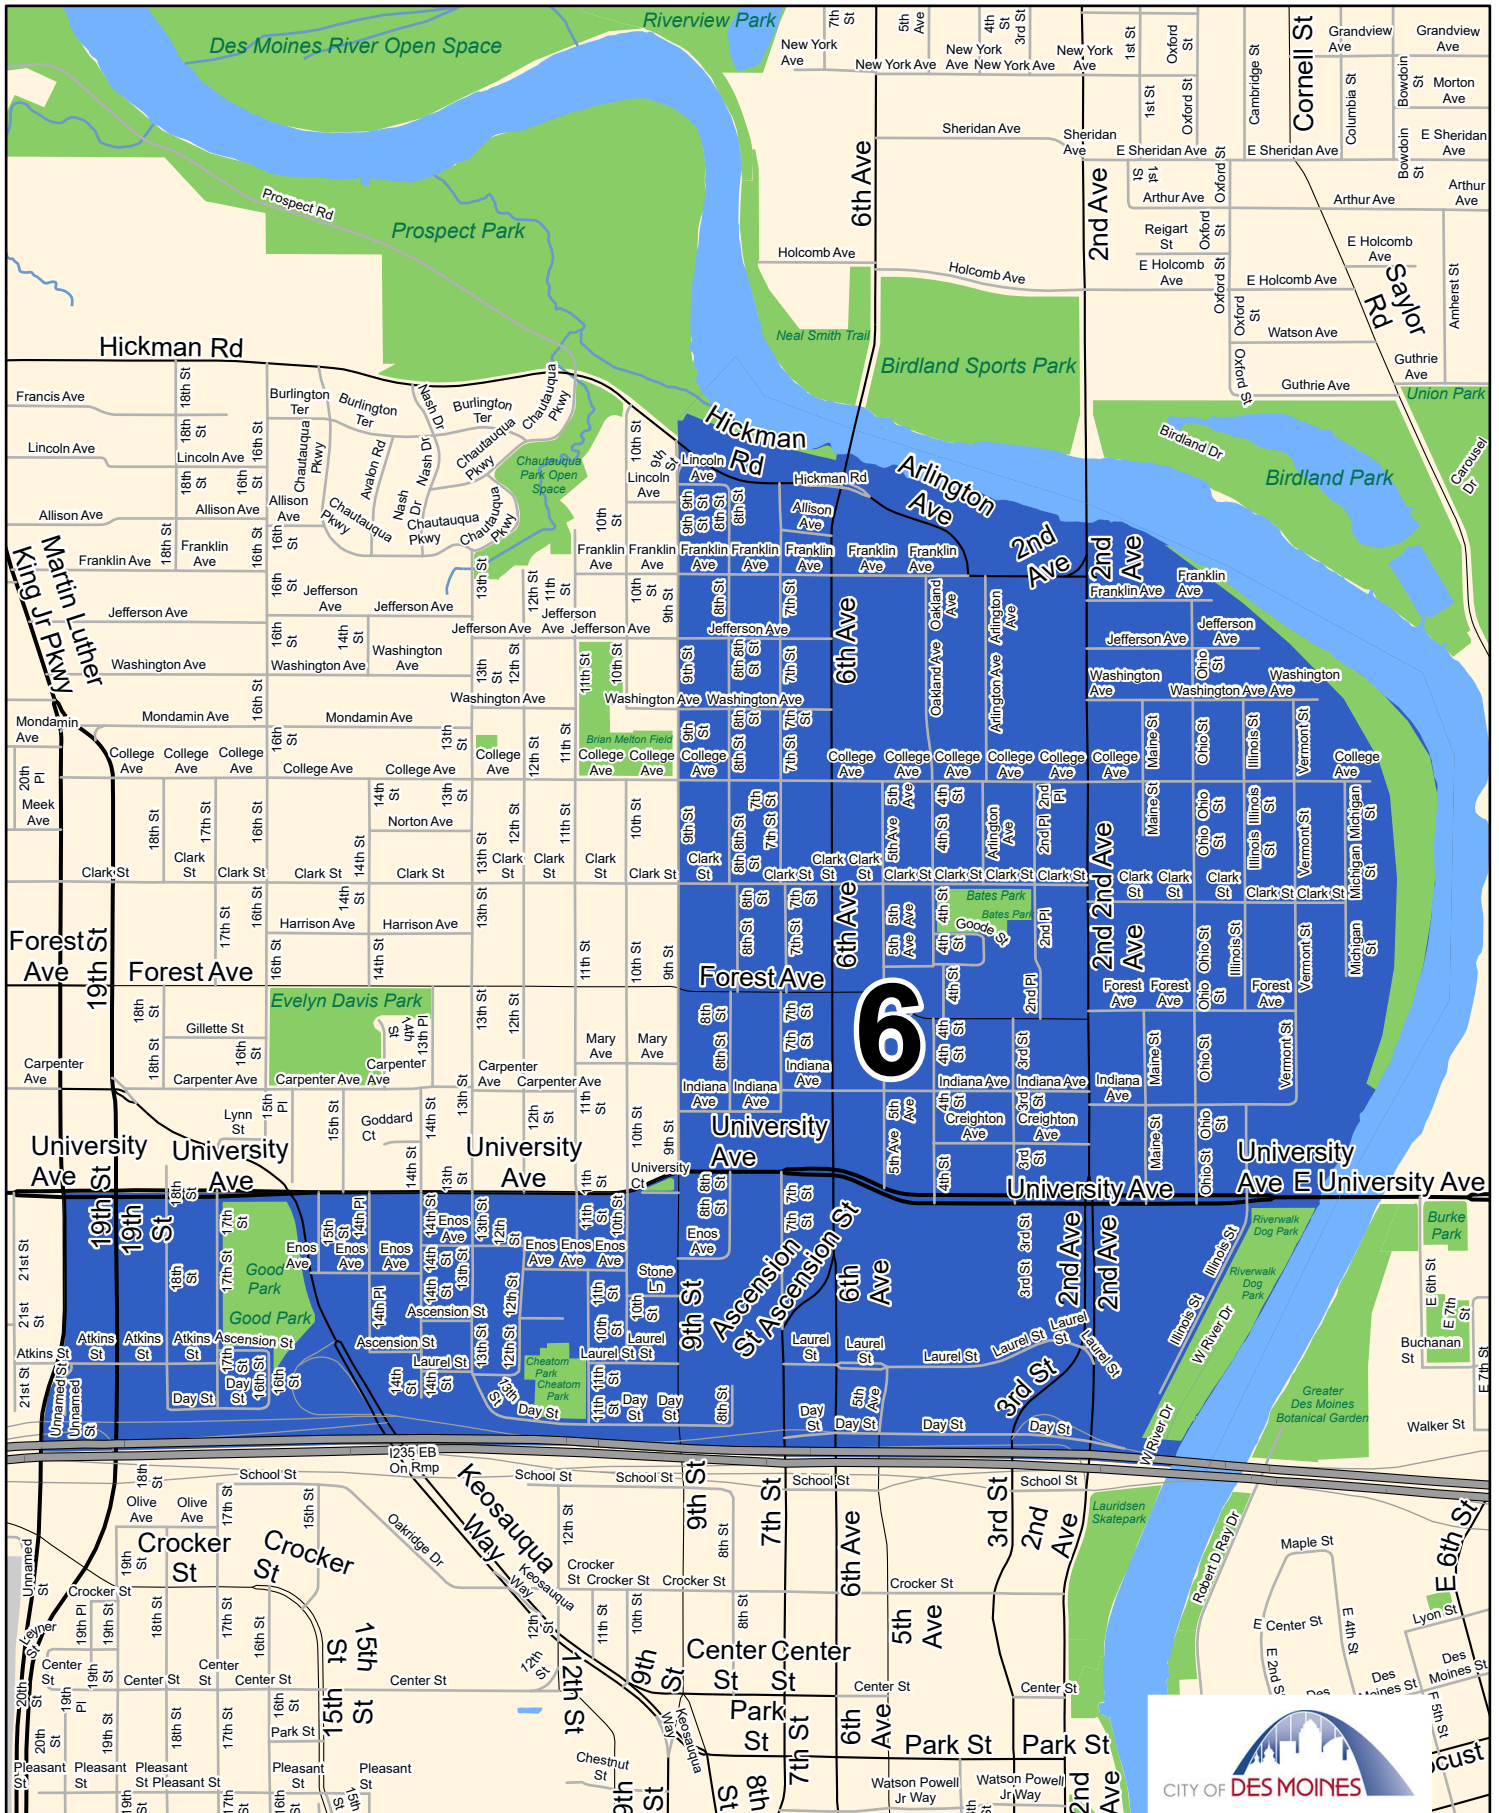

NID Inspection Area 6

Lalo Arenas

WPhone:515-283-4238

EEmail: LArenas@dmgov.org