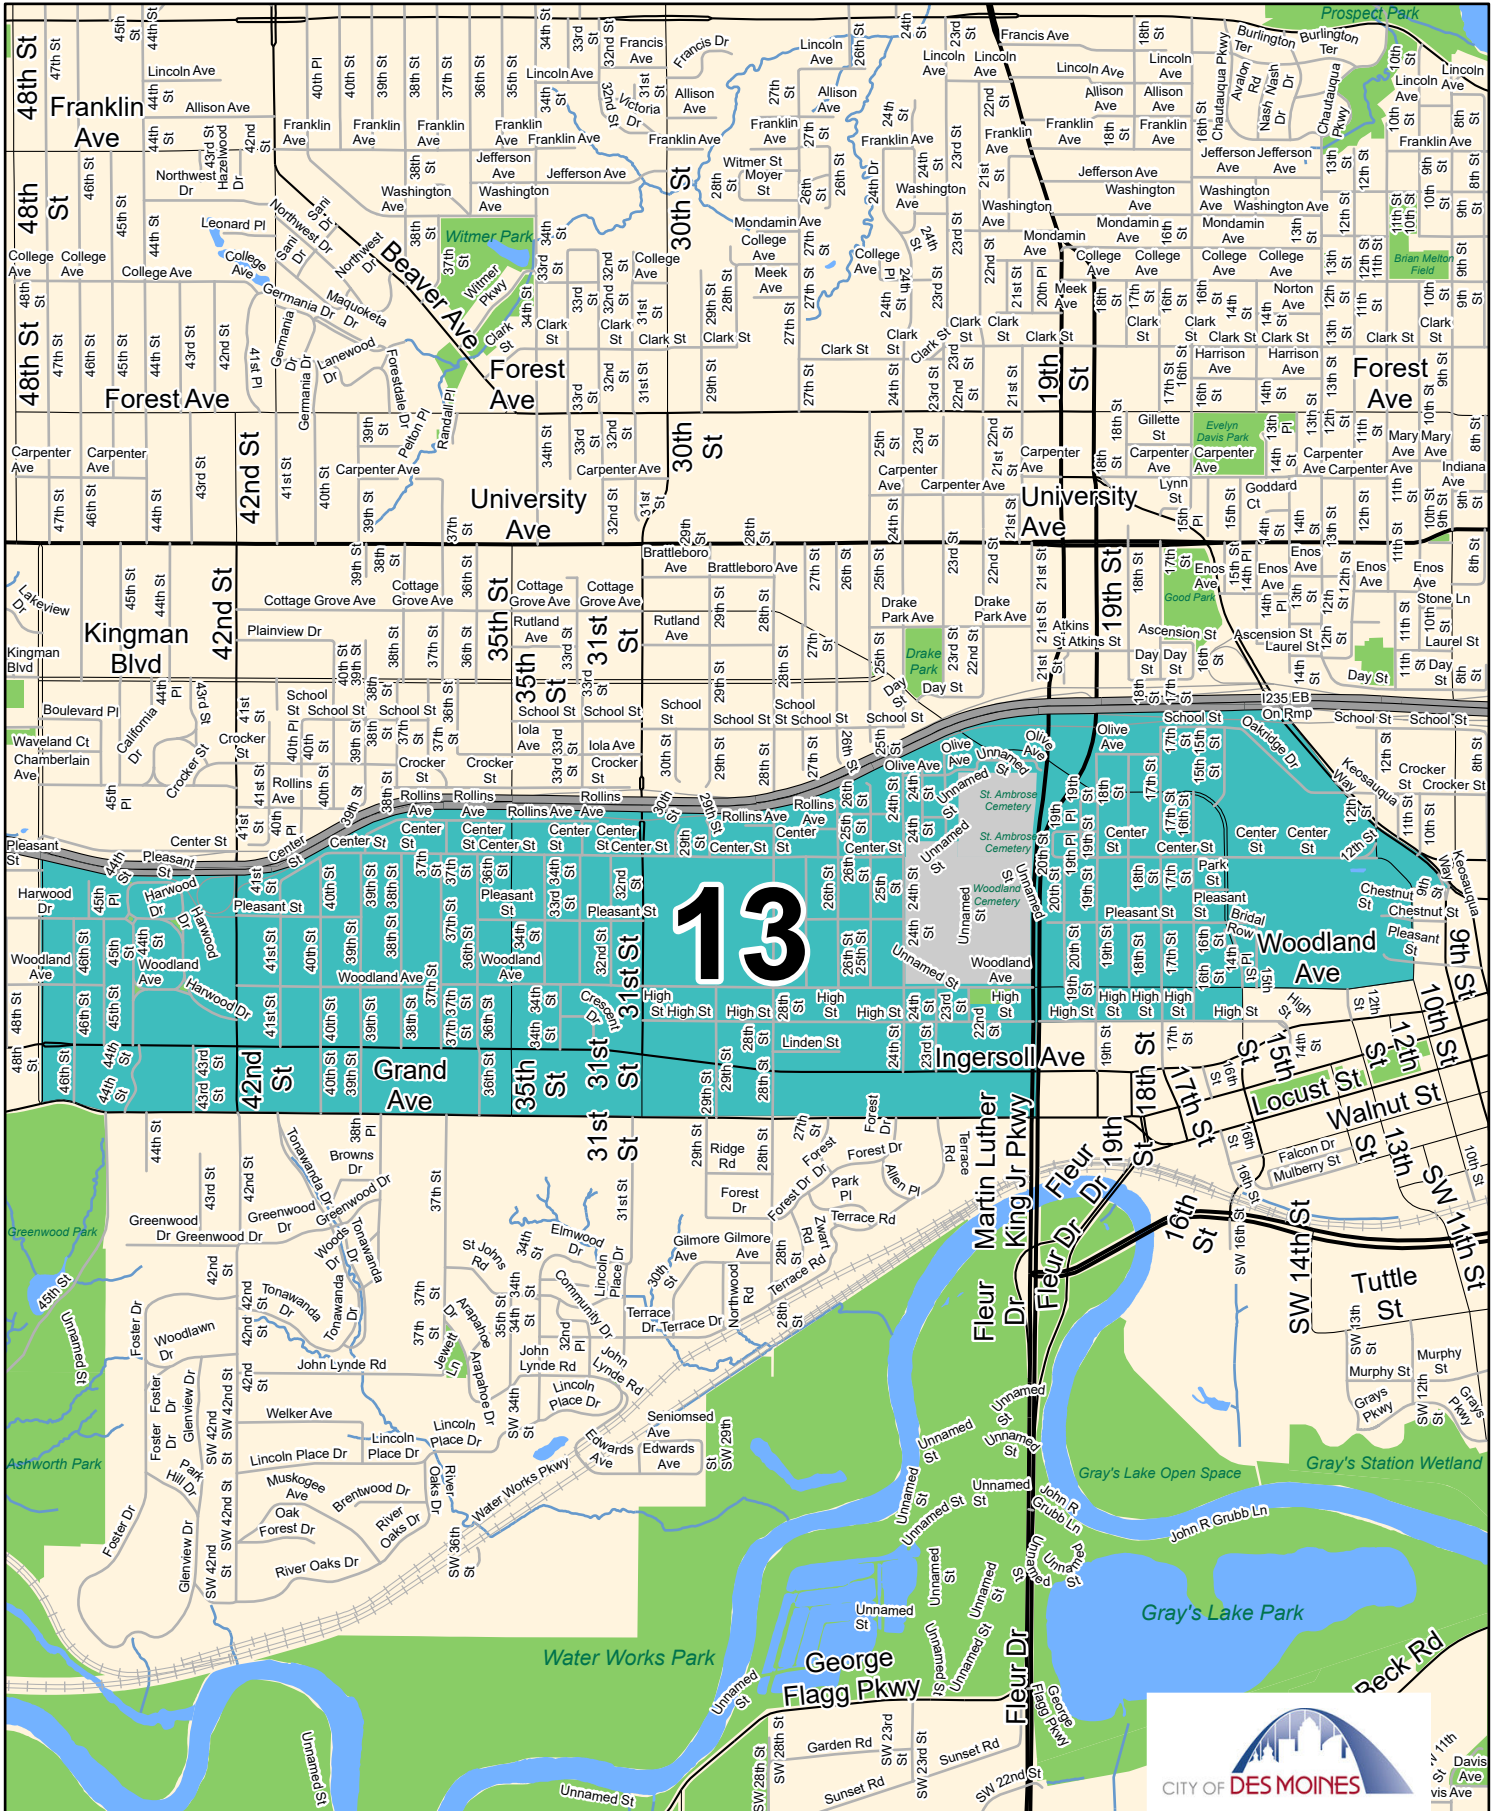

NID Inspection Area 13

Keith Brincks

WPhone:515-283-4245

EEmail: KMBrincks@dmgov.org