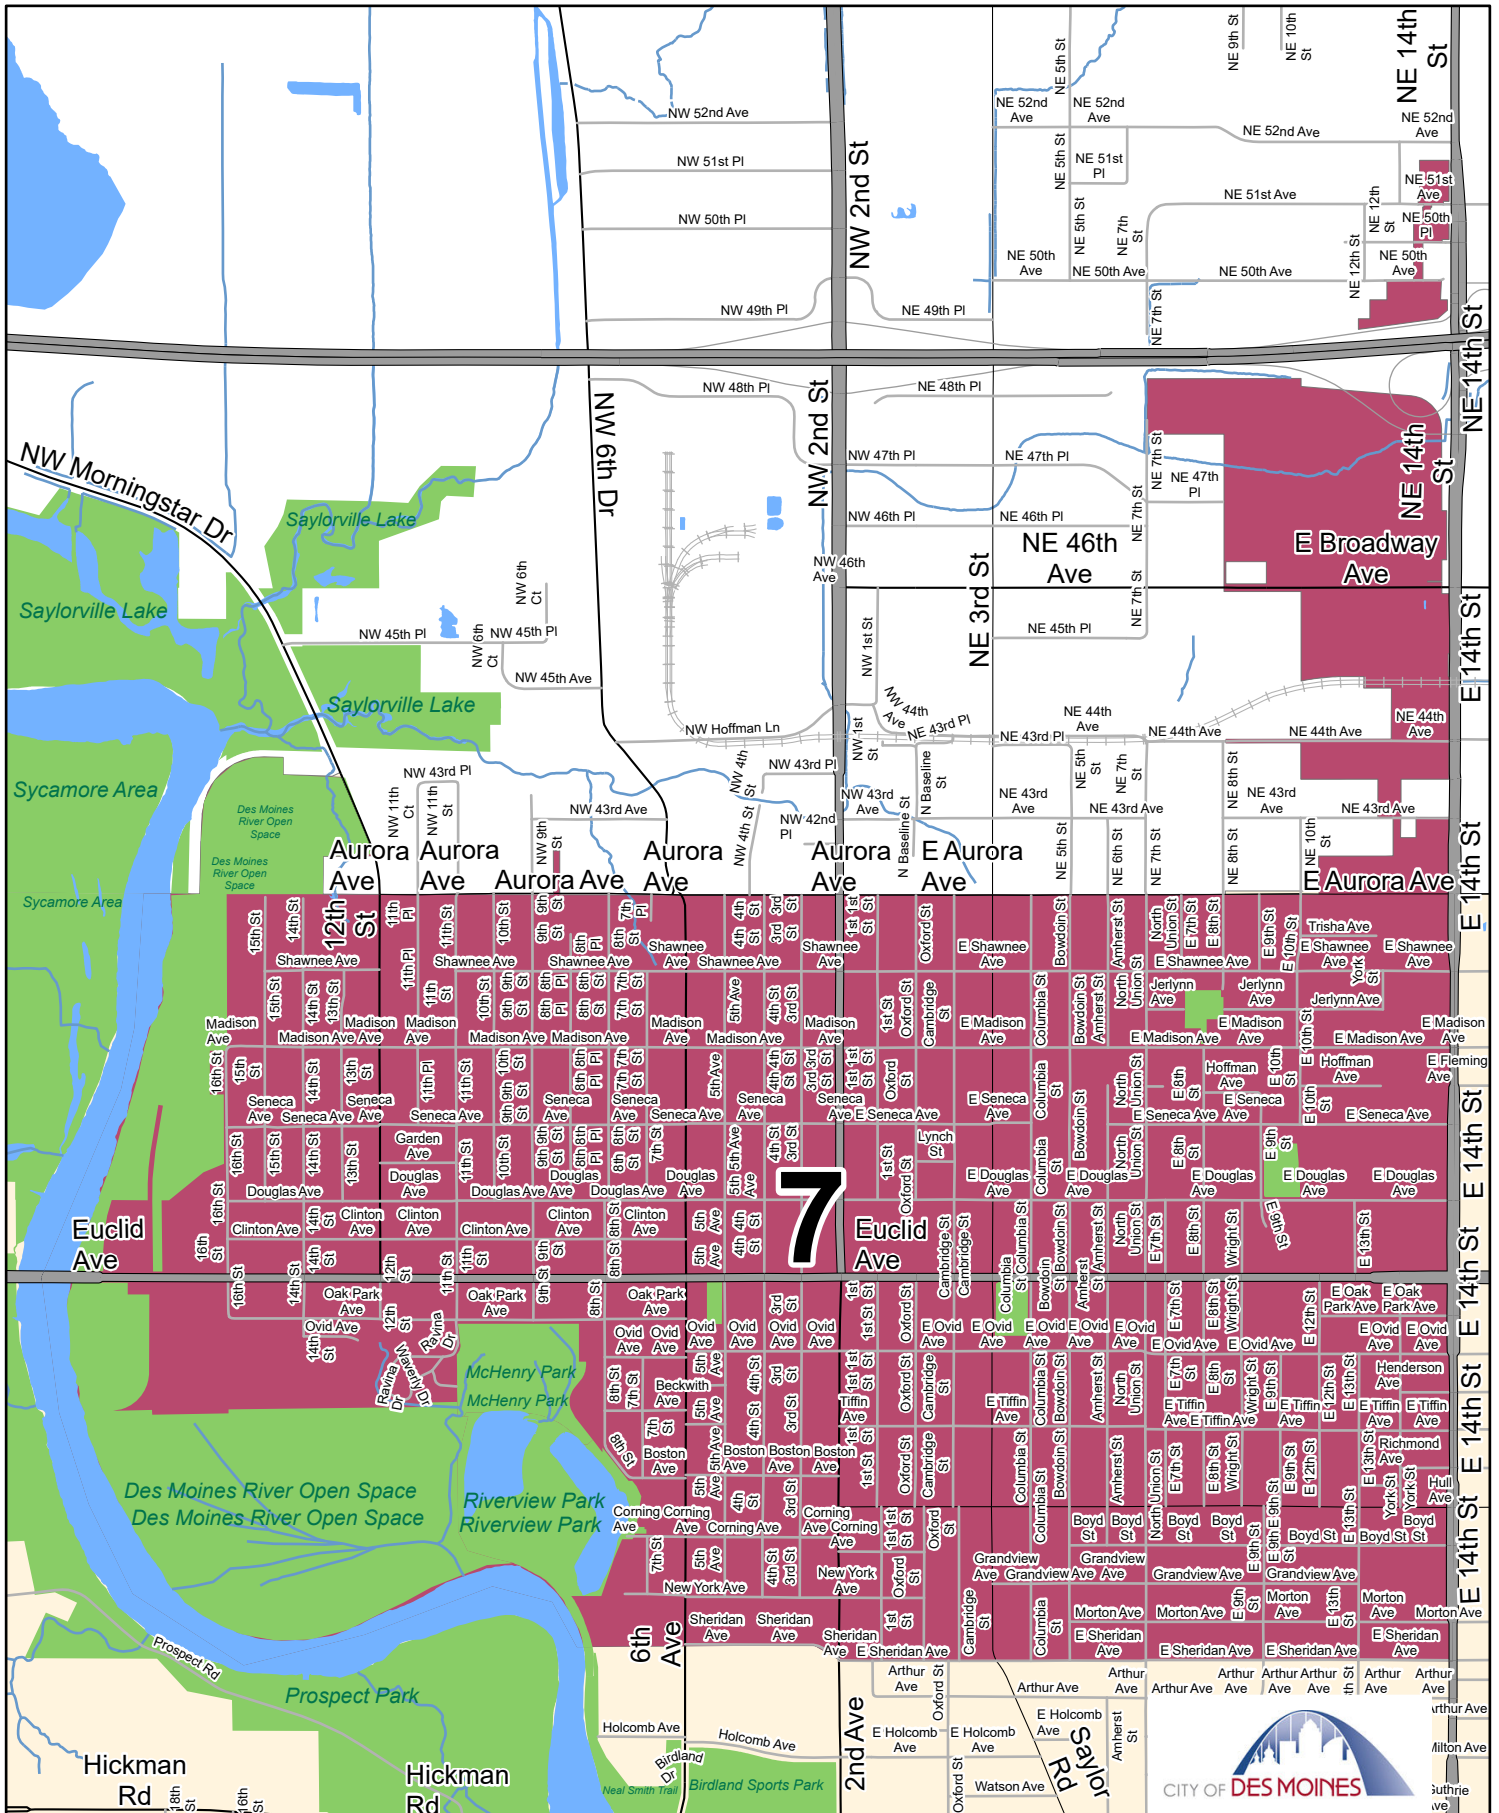

NID Inspection Area 7

Brad Rissman

WPhone:515-283-4754

E Mail: BJRissman@dmgov.org