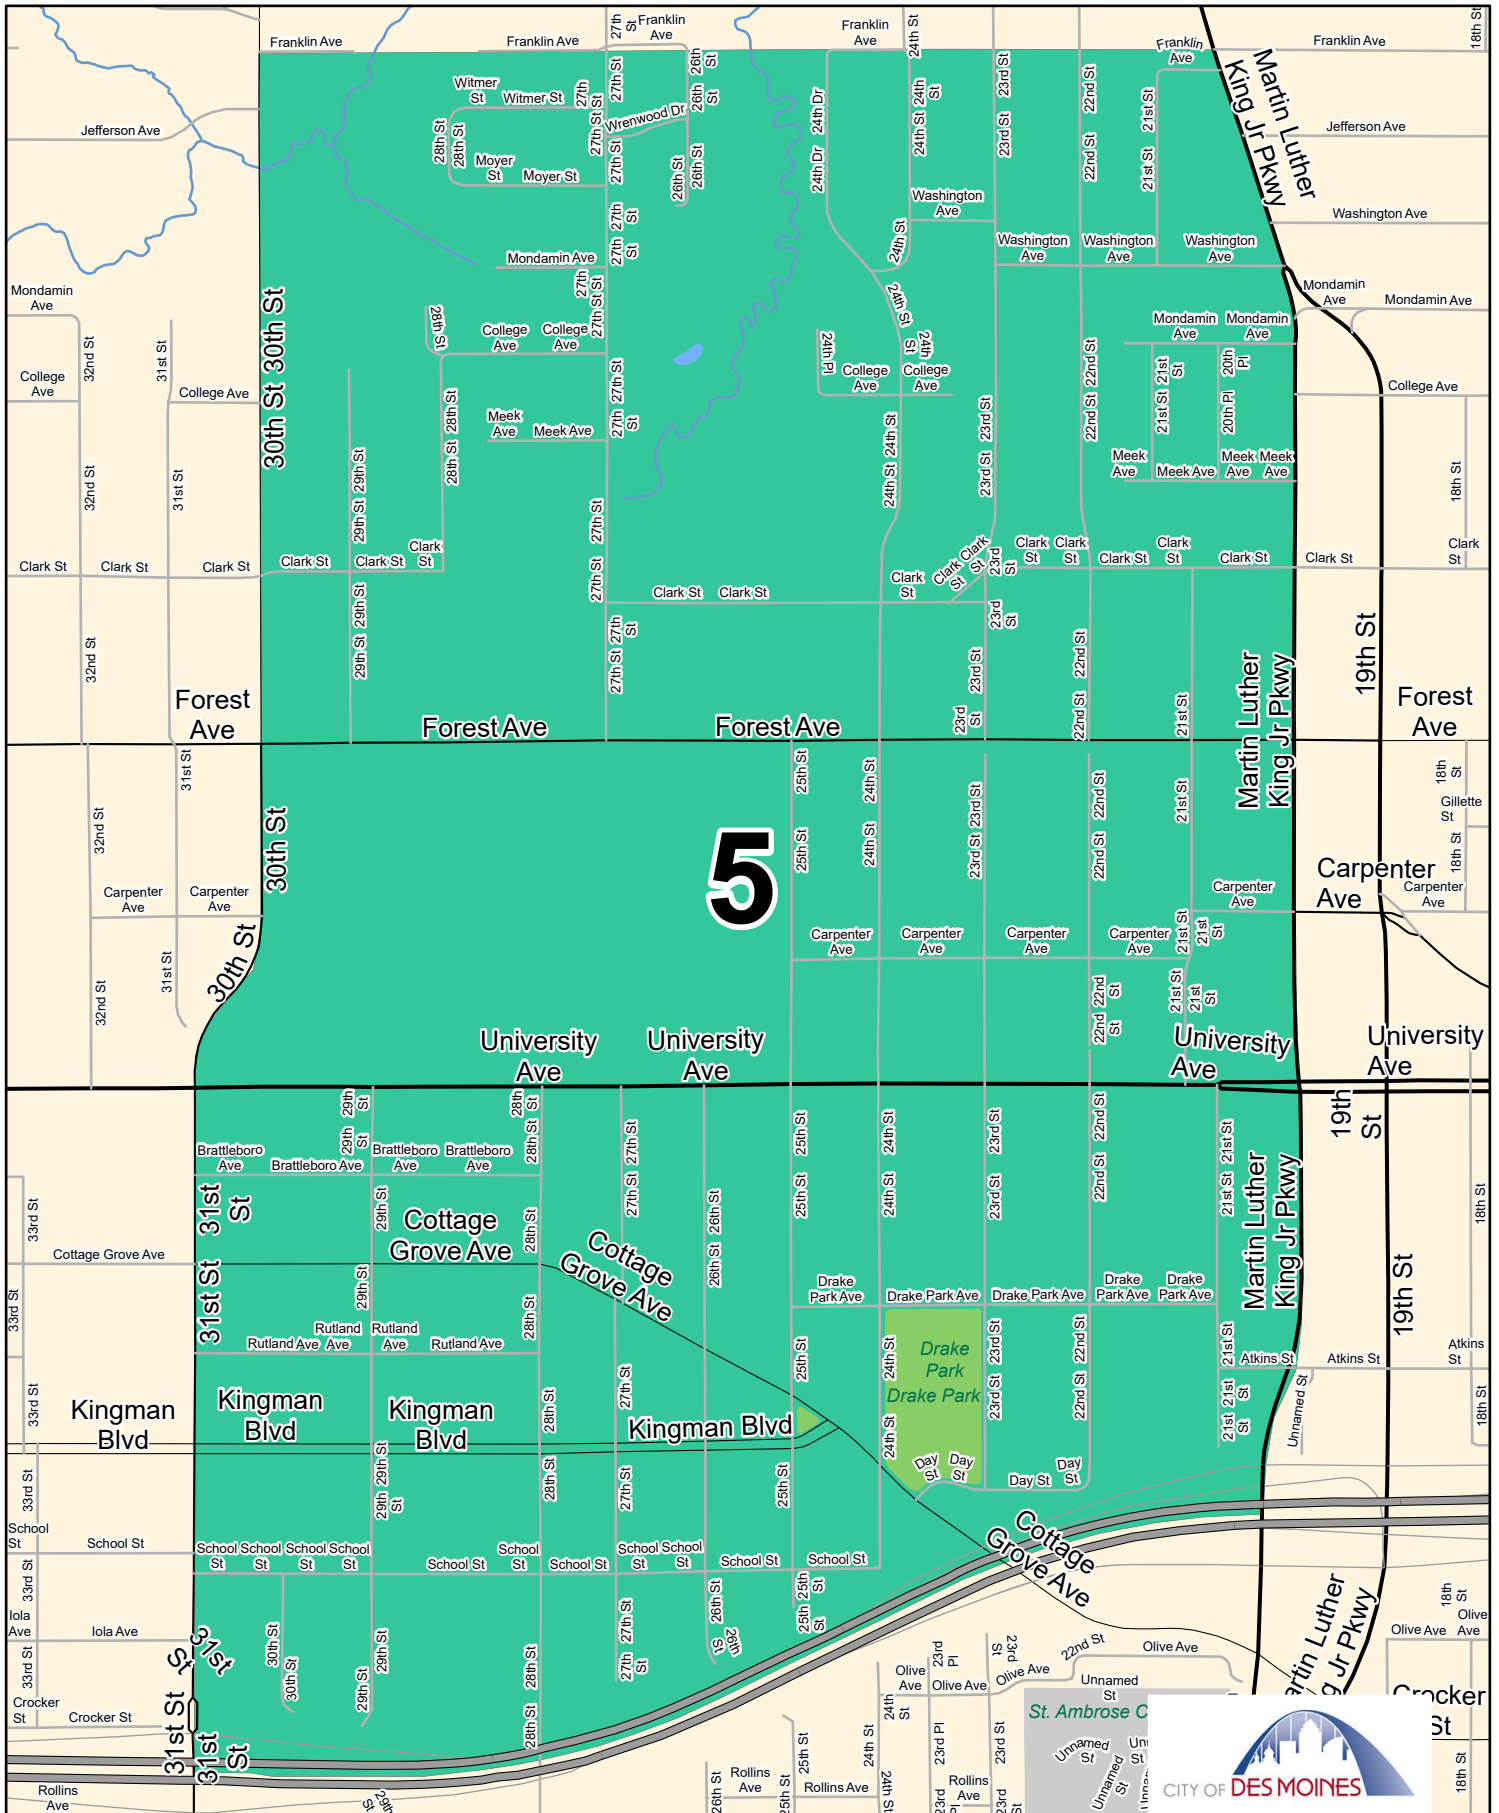

NID Inspection Area 5

Ron Gerdner

WPhone: 515-283-4183

Email: RLGerdner@dmgov.org