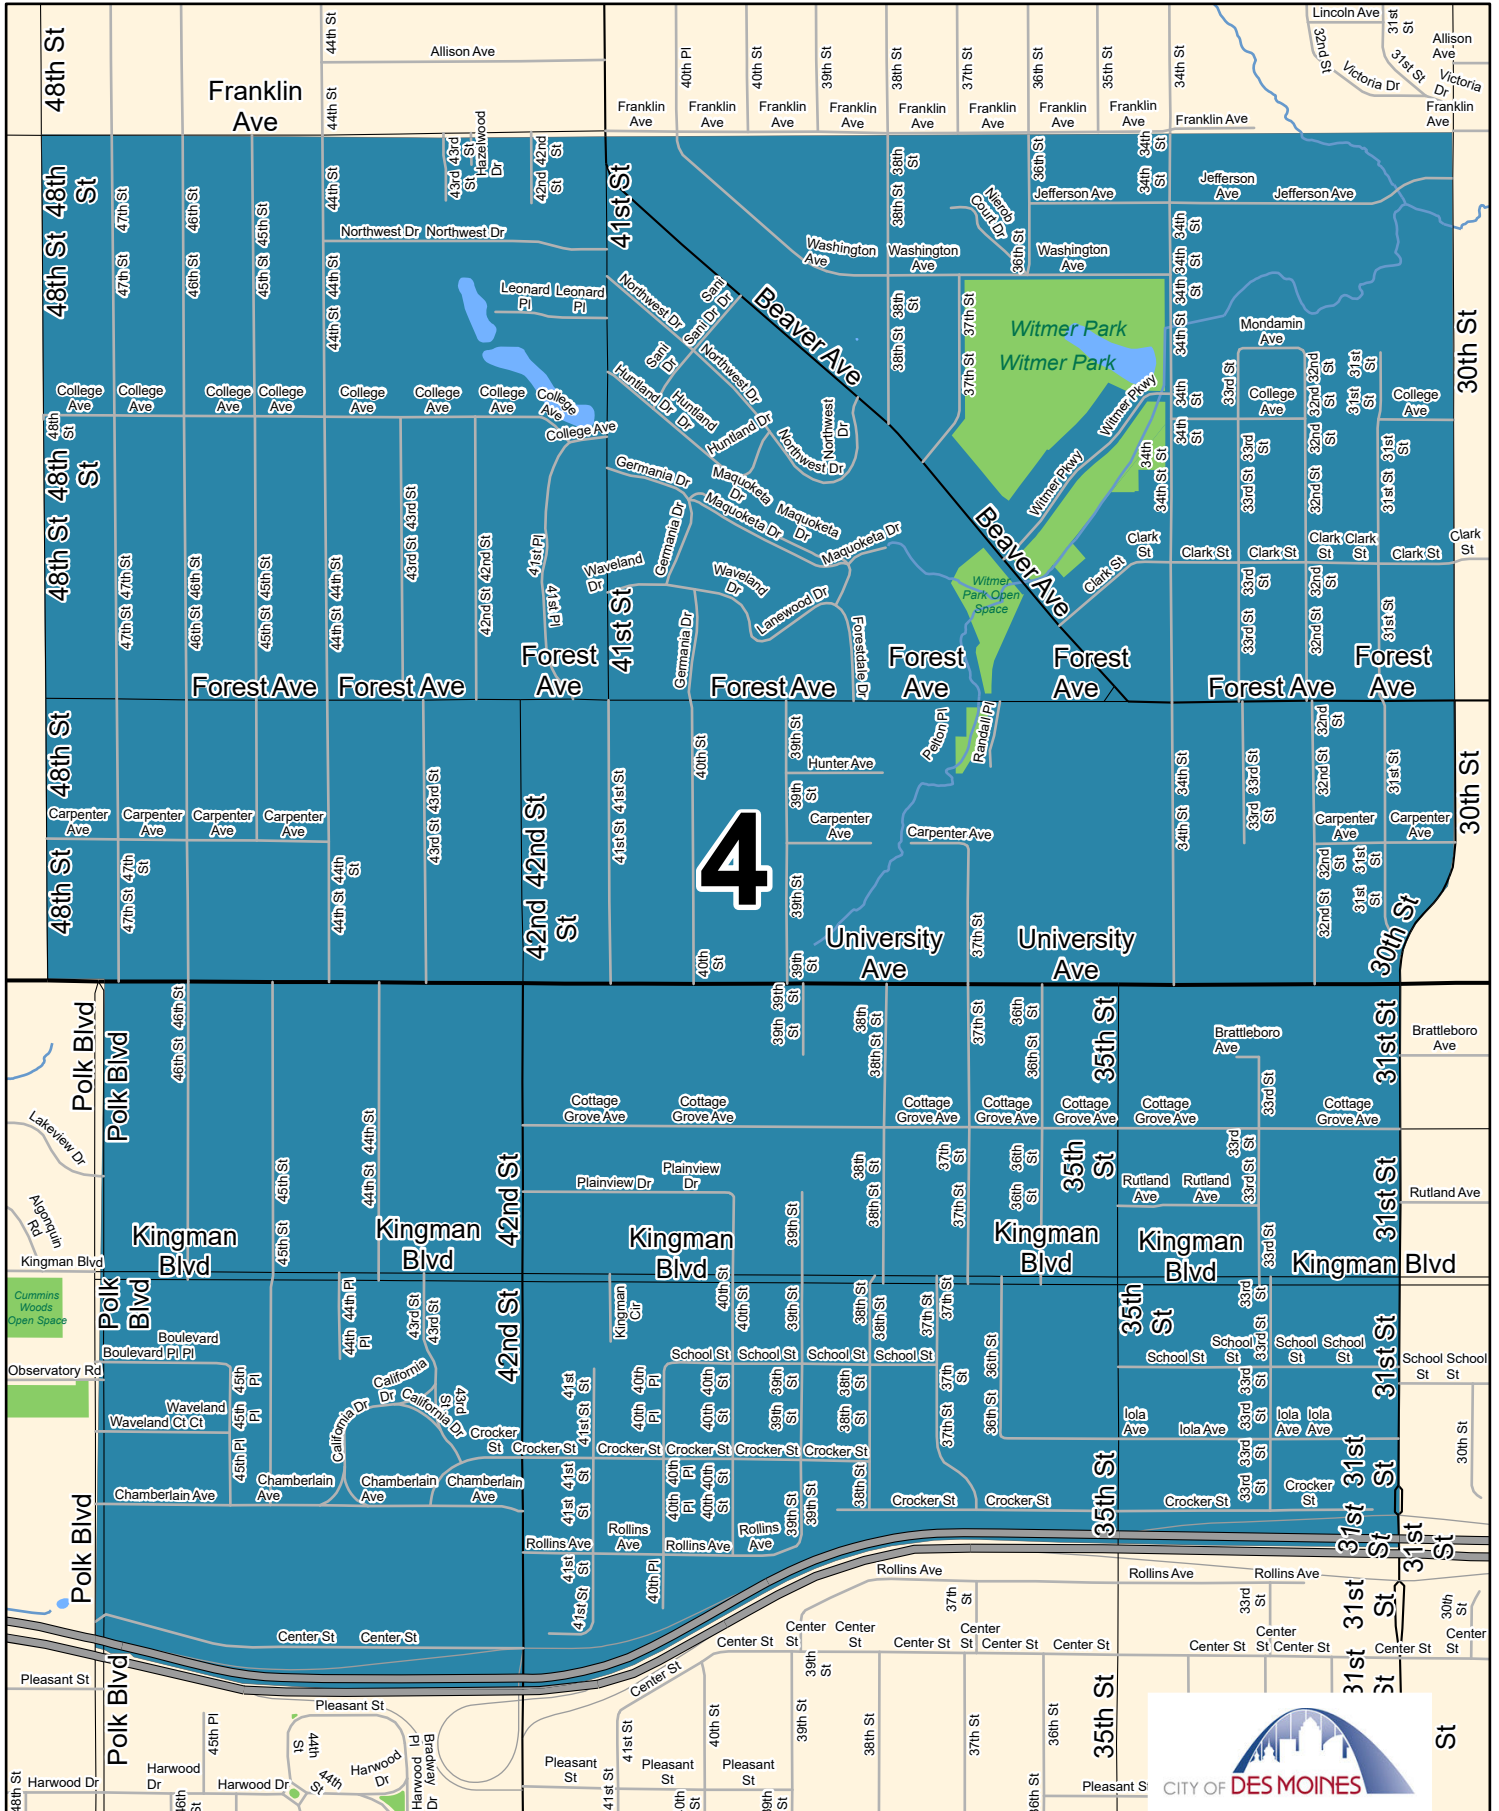

NID Inspection Area 4

Josh Raleigh

WPhone:515-283-4115

EEmail: JCRaleigh@dmgov.org