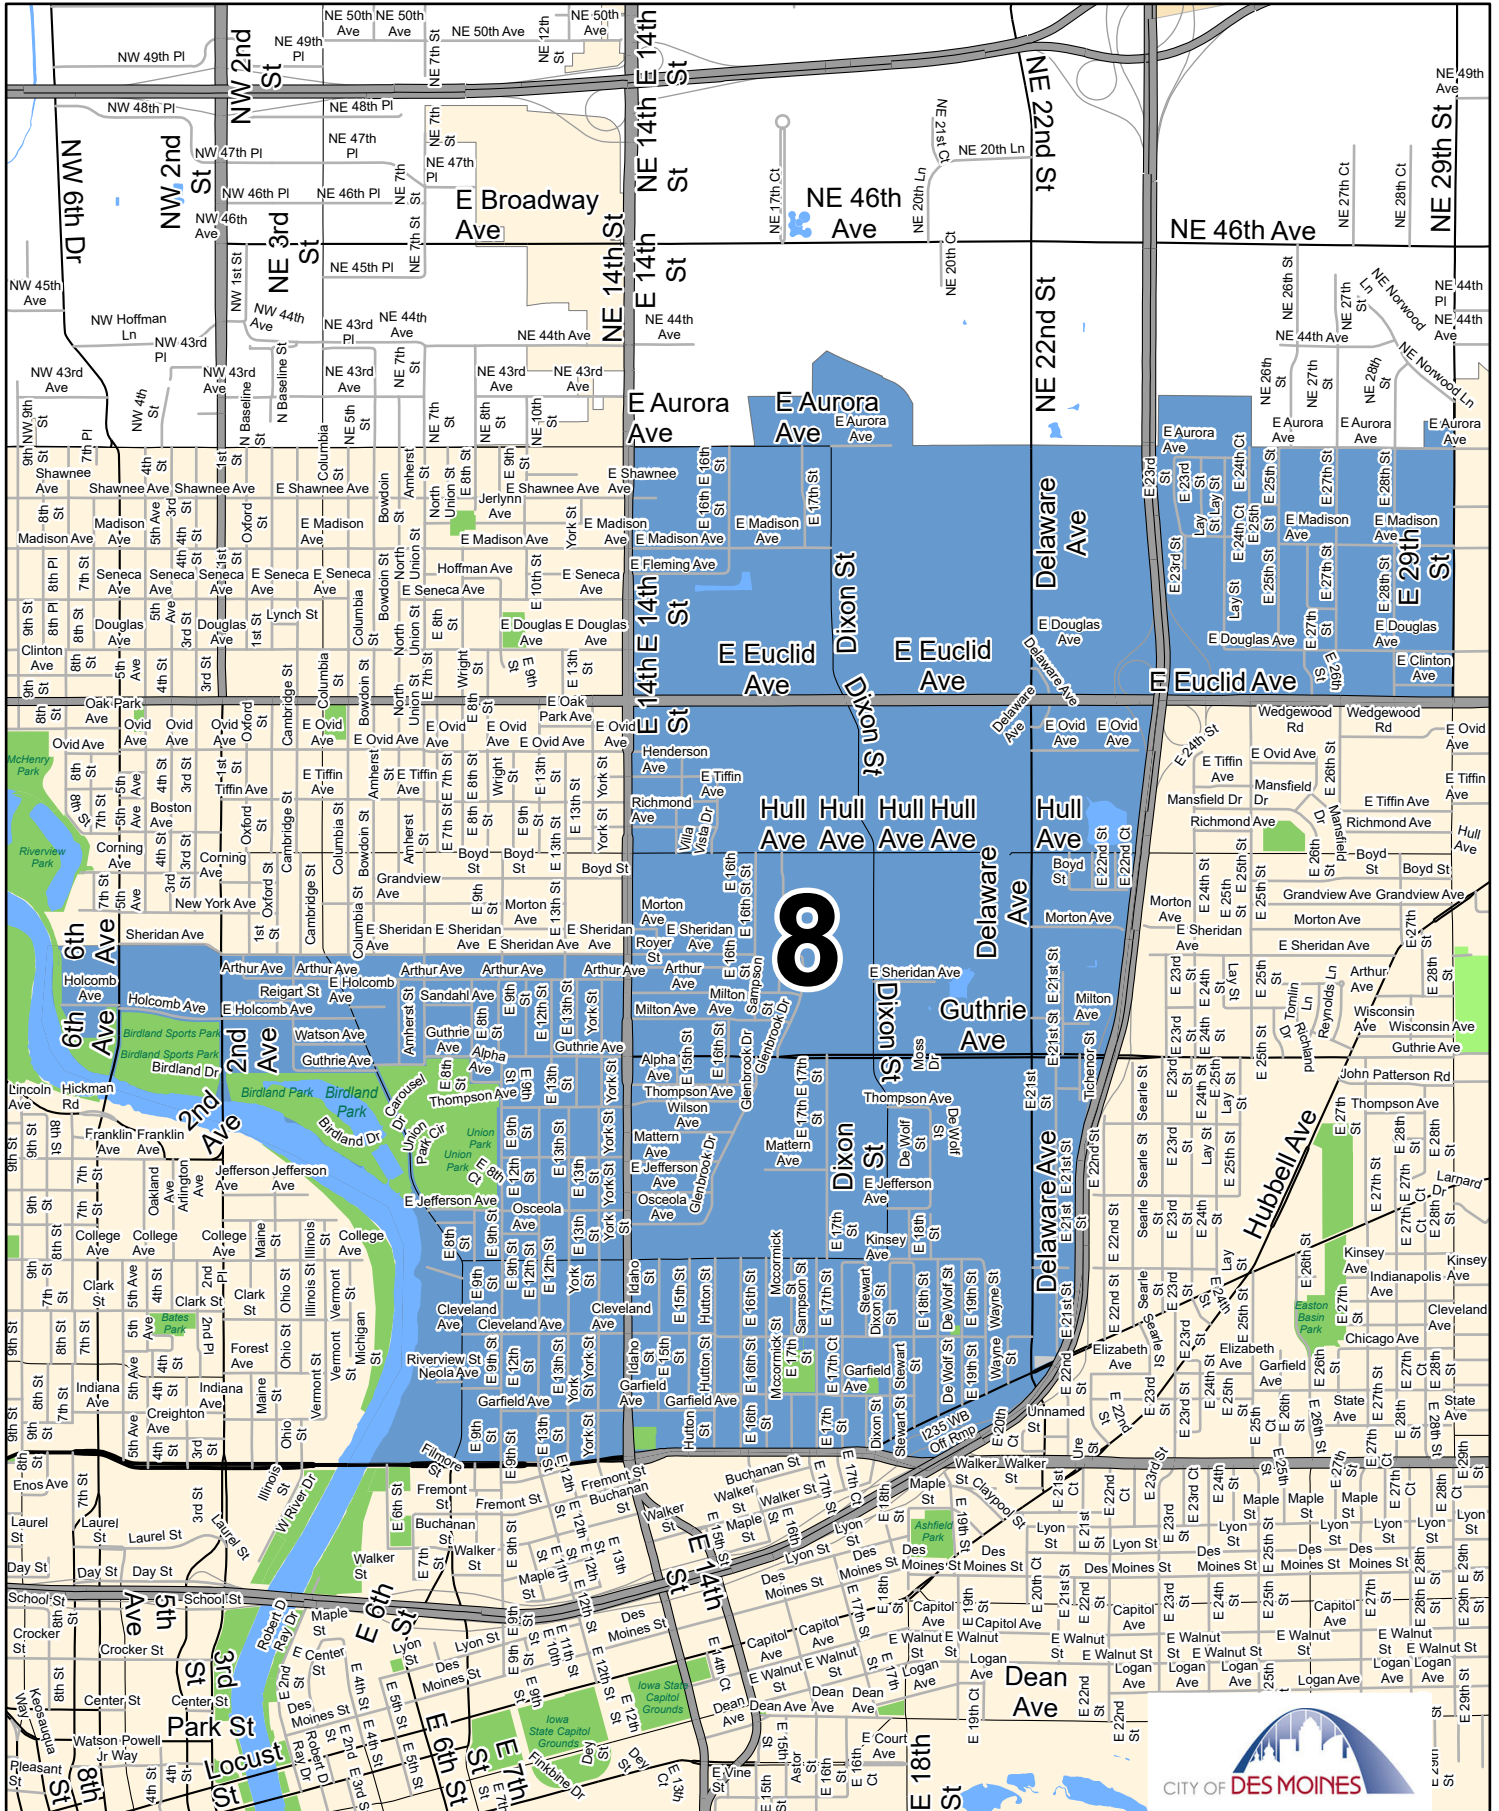

NID Inspection Area 8

Gary Davis

WPhone: 515-283-4235

E Mail: GEDavis@dmgov.org