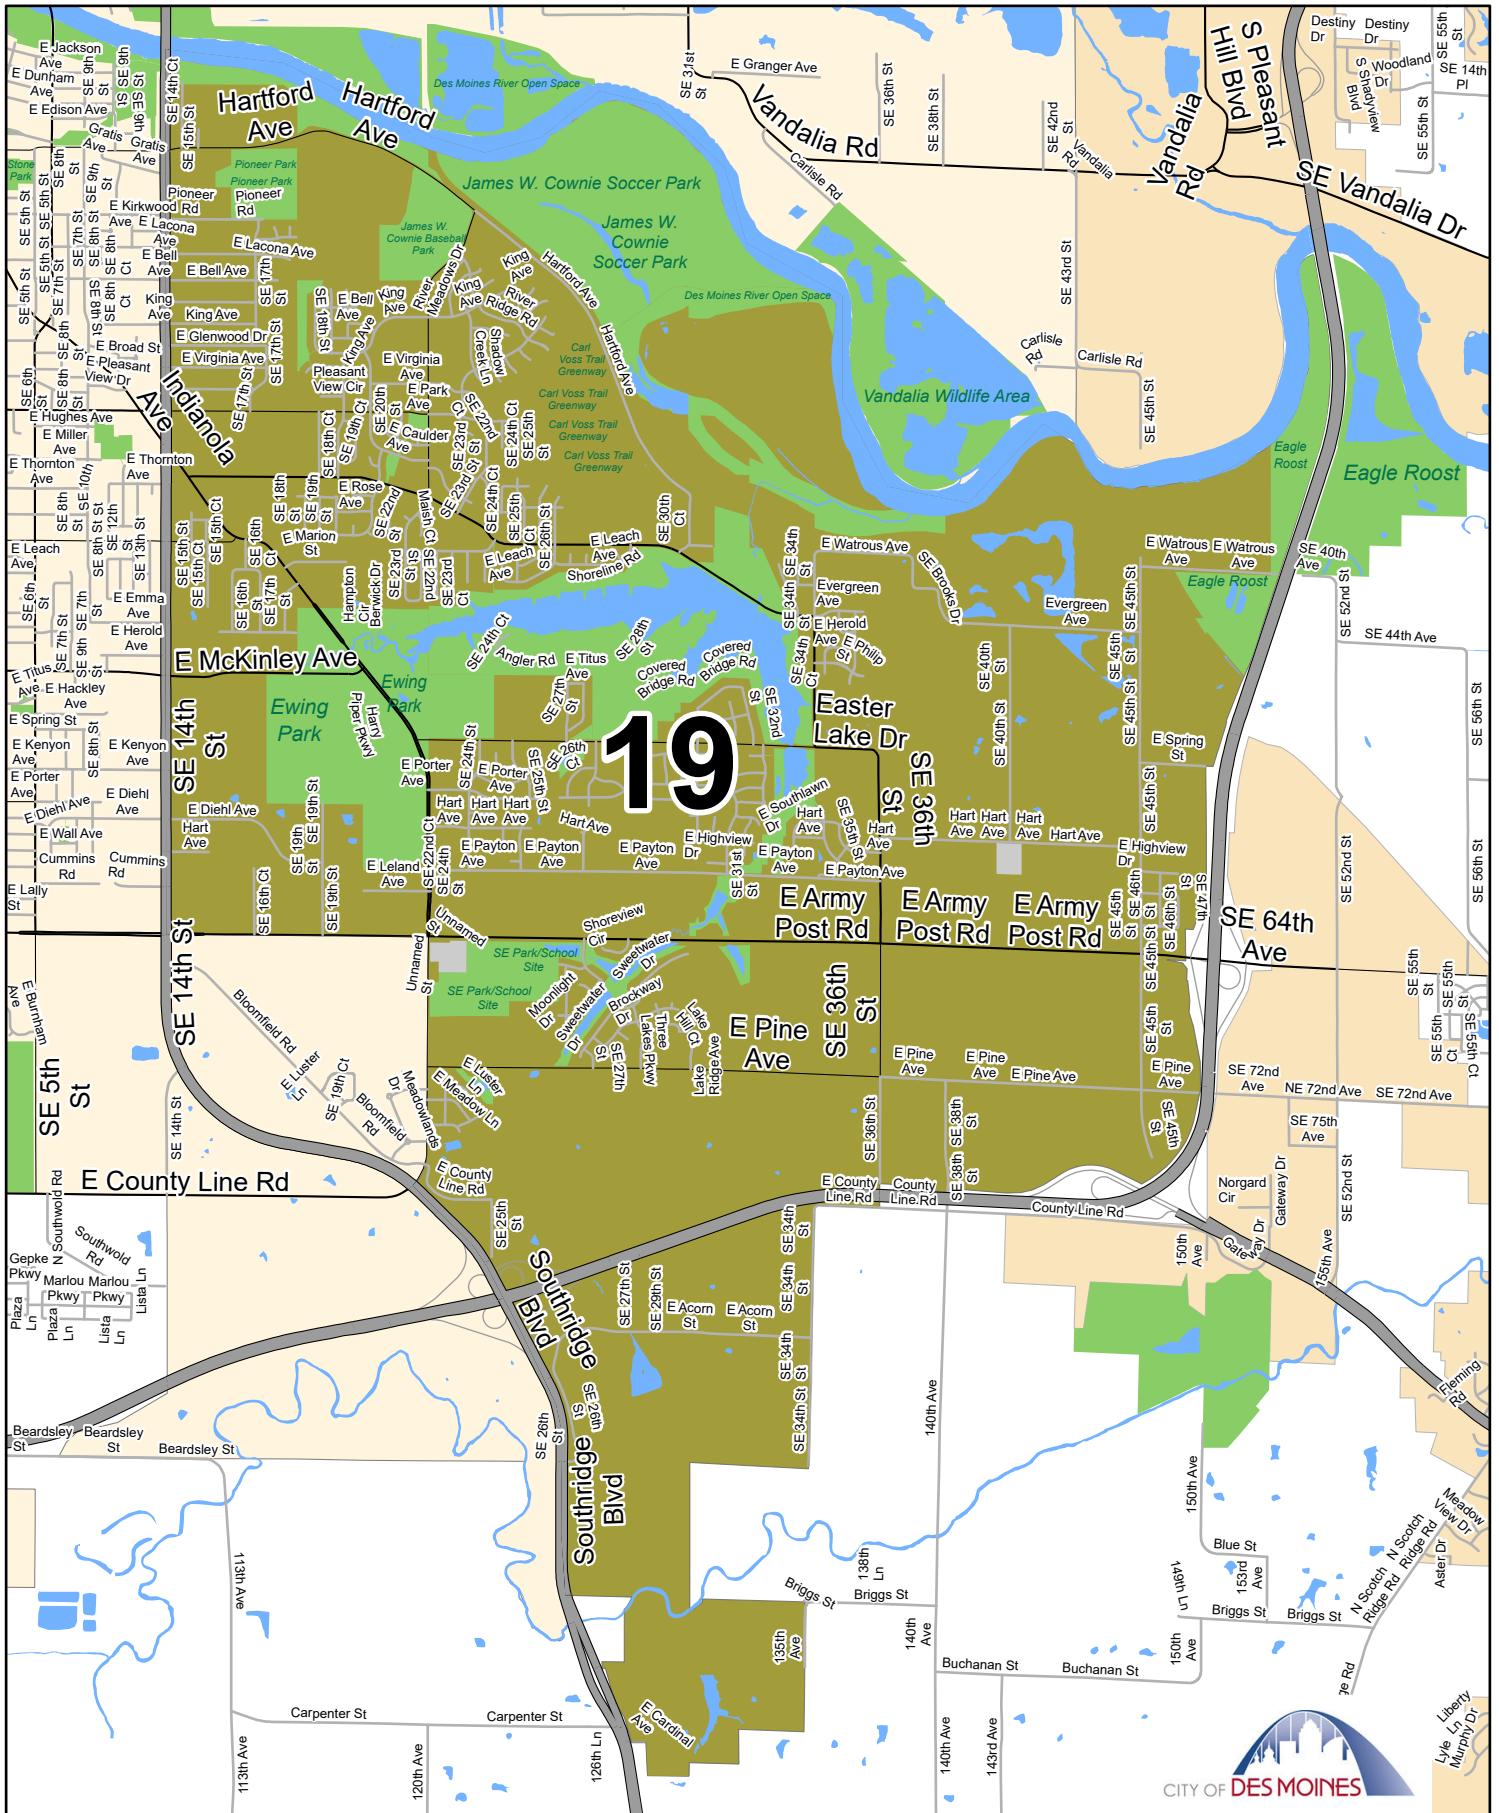

NID Inspection Area 19

Sharon Hudson

WPhone:515-237-1412

E Mail: SRHudson@dmgov.org